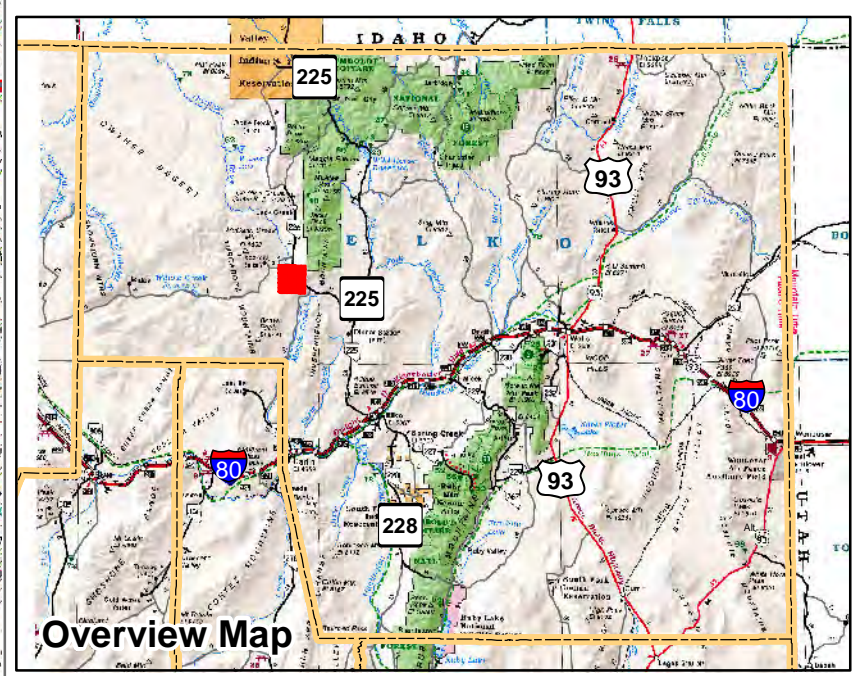

005-120
Township 39N Range 52E
of the Mount Diablo Meridian, Nevada

Legend

- Subject Parcel
- Parcel
- Public Land
- Lot
- Township/Range
- Section
- County Line

This map does NOT represent a survey. It is compiled from official records, including surveys and deeds. Recorded documents should be used for detailed legal information. Unless approved by Elko County Assessor, other uses are forbidden.