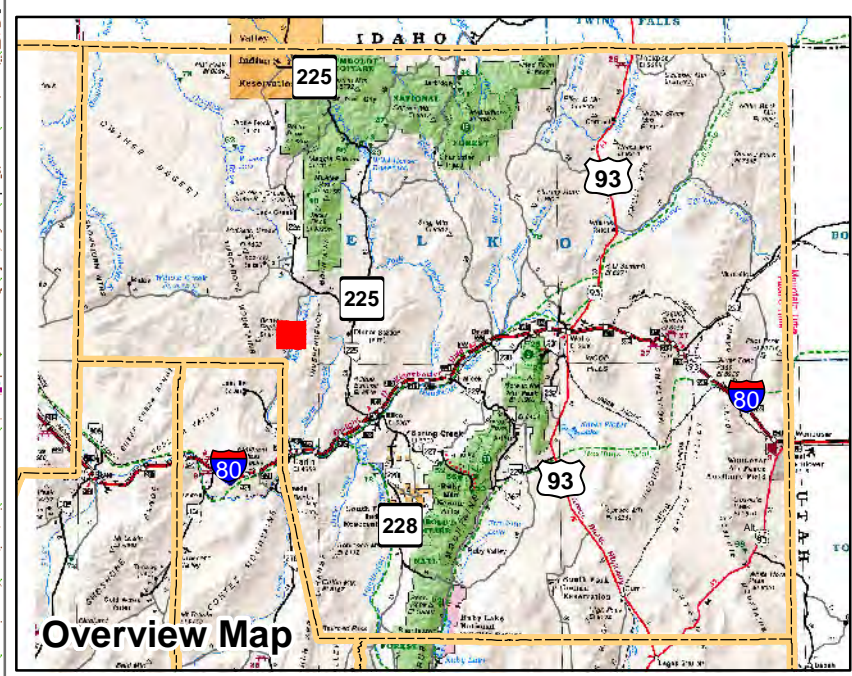

005-100

Township 37N Range 52E

of the Mount Diablo Meridian, Nevada

- Legend**
- Subject Parcel
 - Parcel
 - Public Land
 - Lot
 - Township/Range
 - Section
 - County Line

This map does NOT represent a survey. It is compiled from official records, including surveys and deeds. Recorded documents should be used for detailed legal information. Unless approved by Elko County Assessor, other uses are forbidden.