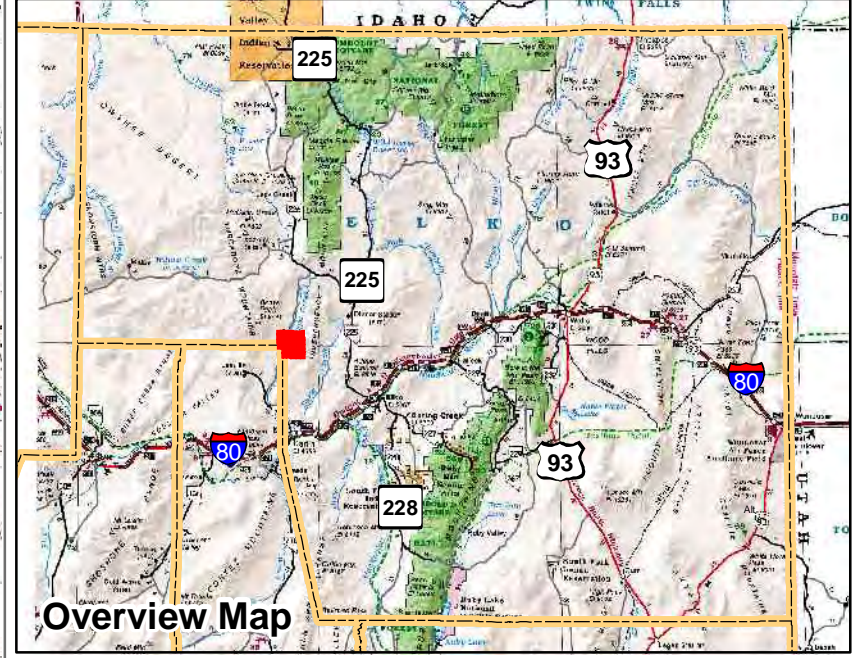

005-090
Township 36N Range 52E
of the Mount Diablo Meridian, Nevada

- Legend**
- Subject Parcel
 - Parcel
 - Public Land
 - Lot
 - Township/Range
 - Section
 - County Line

This map does NOT represent a survey. It is compiled from official records, including surveys and deeds. Recorded documents should be used for detailed legal information. Unless approved by Elko County Assessor, other uses are forbidden.