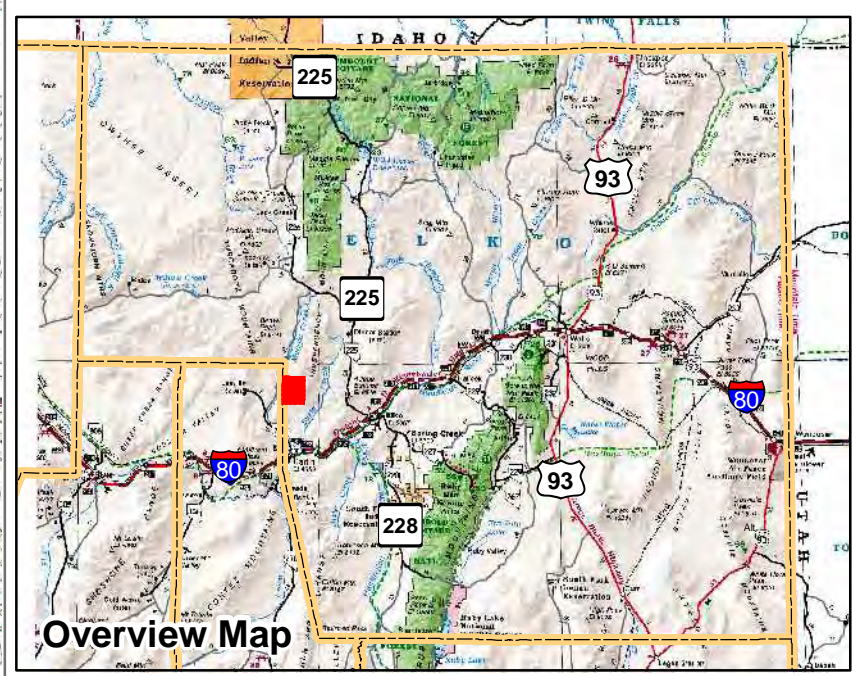

005-080
Township 35N Range 52E
of the Mount Diablo Meridian, Nevada

Legend

- Subject Parcel
- Parcel
- Public Land
- Lot
- Section
- Township/Range
- County Line

This map does NOT represent a survey. It is compiled from official records, including surveys and deeds. Recorded documents should be used for detailed legal information. Unless approved by Elko County Assessor, other uses are forbidden.