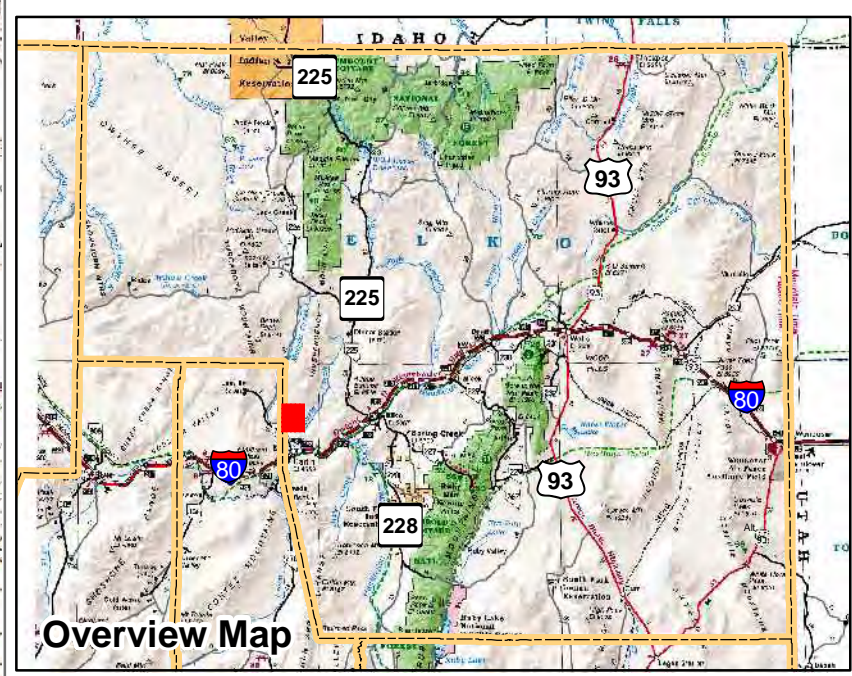

## Township 34N Range 52E of the Mount Diablo Meridian, Nevada

- Legend**
- Subject Parcel
  - Parcel
  - Public Land
  - Lot
  - Section
  - Township/Range
  - County Line

This map does NOT represent a survey. It is compiled from official records, including surveys and deeds. Recorded documents should be used for detailed legal information. Unless approved by Elko County Assessor, other uses are forbidden.