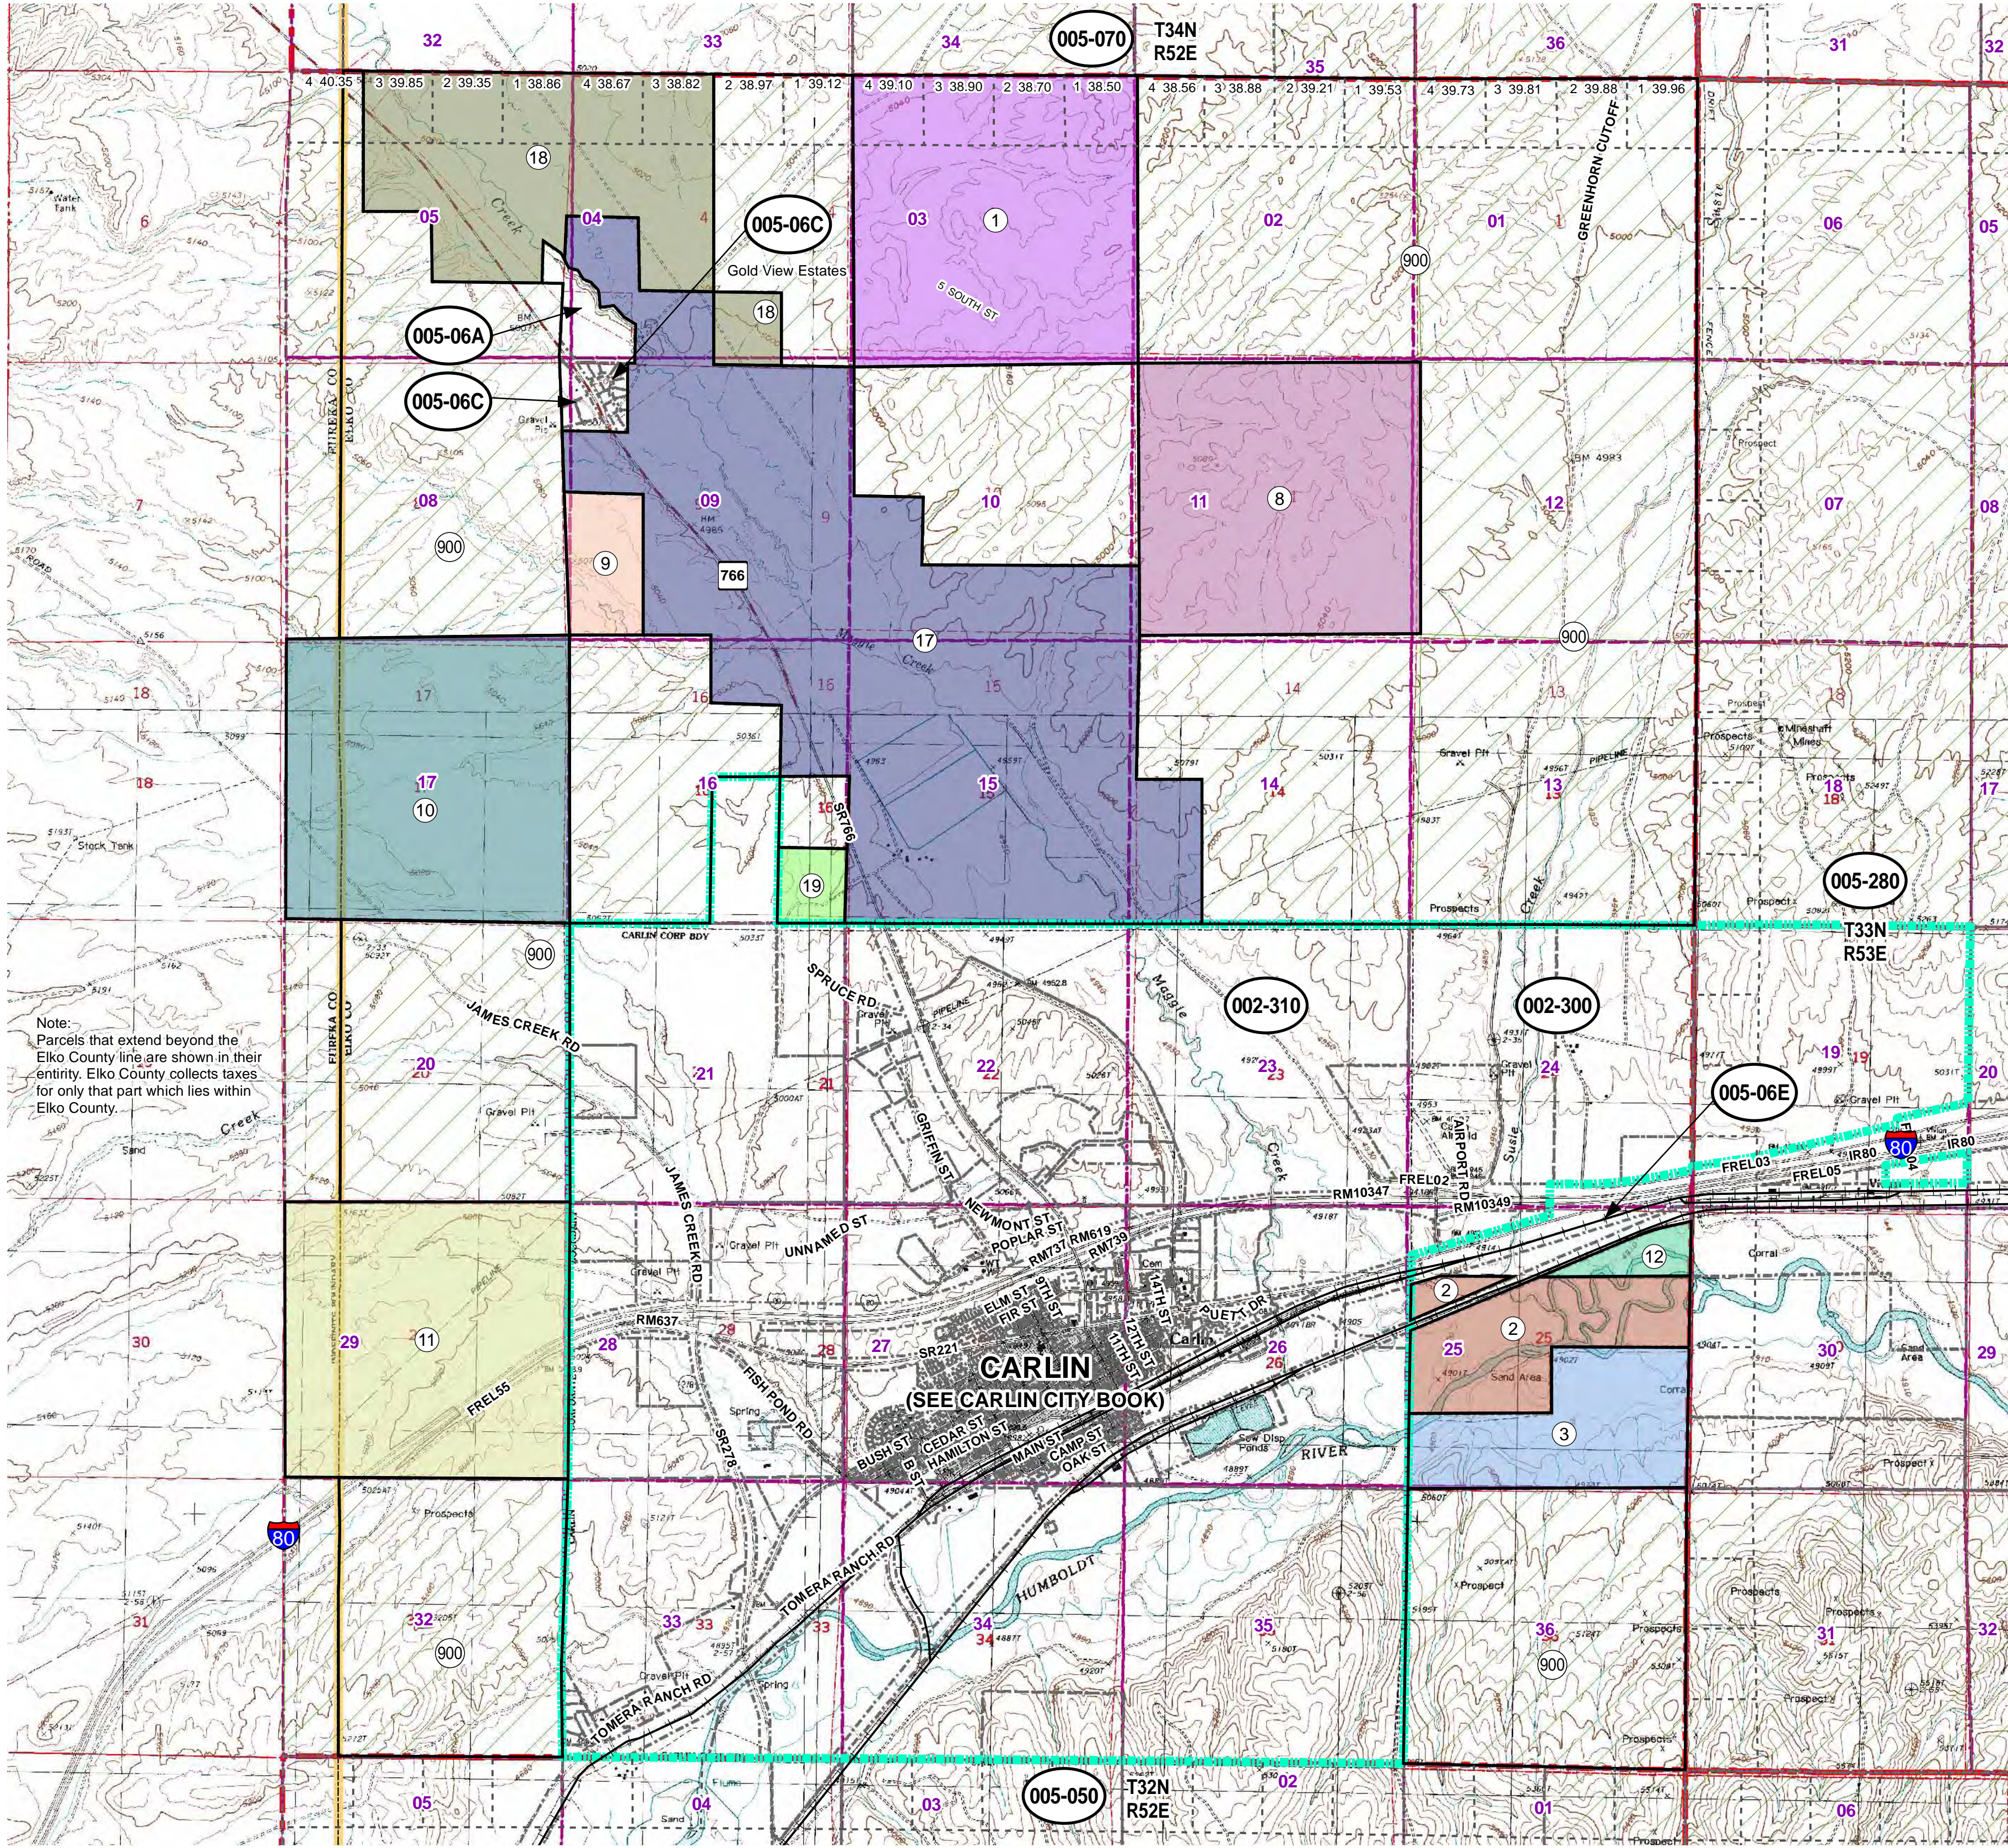

005-060
Township 33N Range 52E
of the Mount Diablo Meridian, Nevada

Legend

- Subject Parcel
- Public Land
- Parcel
- Lot
- Railroad
- Section
- Carlin City Limit
- Township/Range
- County Line

This map does NOT represent a survey. It is compiled from official records, including surveys and deeds. Recorded documents should be used for detailed legal information. Unless approved by Elko County Assessor, other uses are forbidden.

Reference Documents:

FOR ASSESSMENT USE ONLY

Background DRG was downloaded from the W. M. Keck Earth Sciences & Mining Research Information Center.

Last Updated 11/16/2012 JLS
 Product of GIS

Note:
 Parcels that extend beyond the Elko County line are shown in their entirety. Elko County collects taxes for only that part which lies within Elko County.