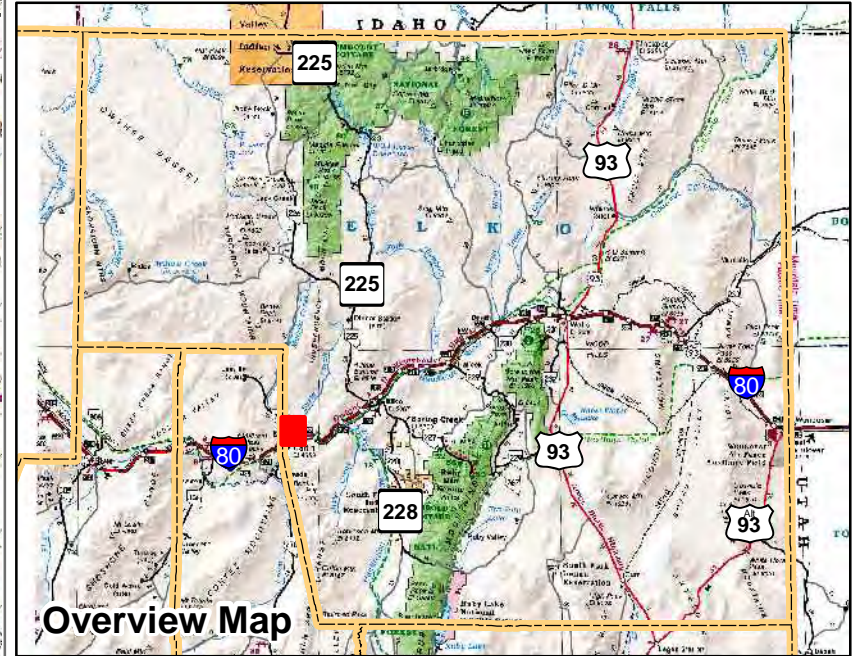

005-060
Township 33N Range 52E
of the Mount Diablo Meridian, Nevada

Legend

- Subject Parcel
- Public Land
- Parcel
- Lot
- Railroad
- Section
- Carlin City Limit
- Township/Range
- County Line

This map does NOT represent a survey. It is compiled from official records, including surveys and deeds. Recorded documents should be used for detailed legal information. Unless approved by Elko County Assessor, other uses are forbidden.

Reference Documents:

FOR ASSESSMENT USE ONLY

Background DRG was downloaded from the W. M. Keck Earth Sciences & Mining Research Information Center.

Last Updated 11/16/2012 JLS
 Product of GIS

Note:
 Parcels that extend beyond the Elko County line are shown in their entirety. Elko County collects taxes for only that part which lies within Elko County.