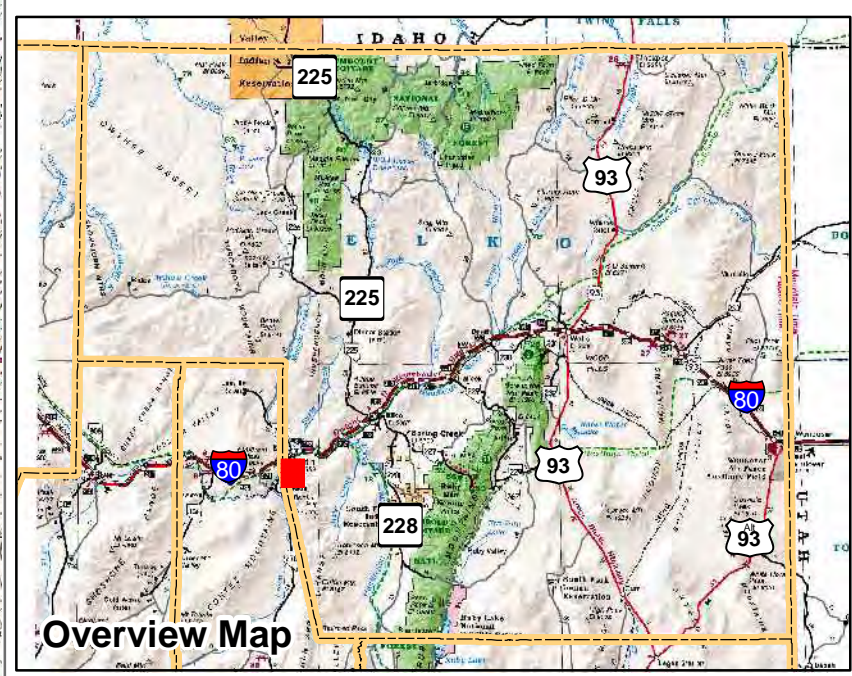

005-050
Township 32N Range 52E
of the Mount Diablo Meridian, Nevada

- Legend**
- Subject Parcel
 - Parcel
 - Public Land
 - Lot
 - Section
 - Township/Range
 - County Line

This map does NOT represent a survey. It is compiled from official records, including surveys and deeds. Recorded documents should be used for detailed legal information. Unless approved by Elko County Assessor, other uses are forbidden.