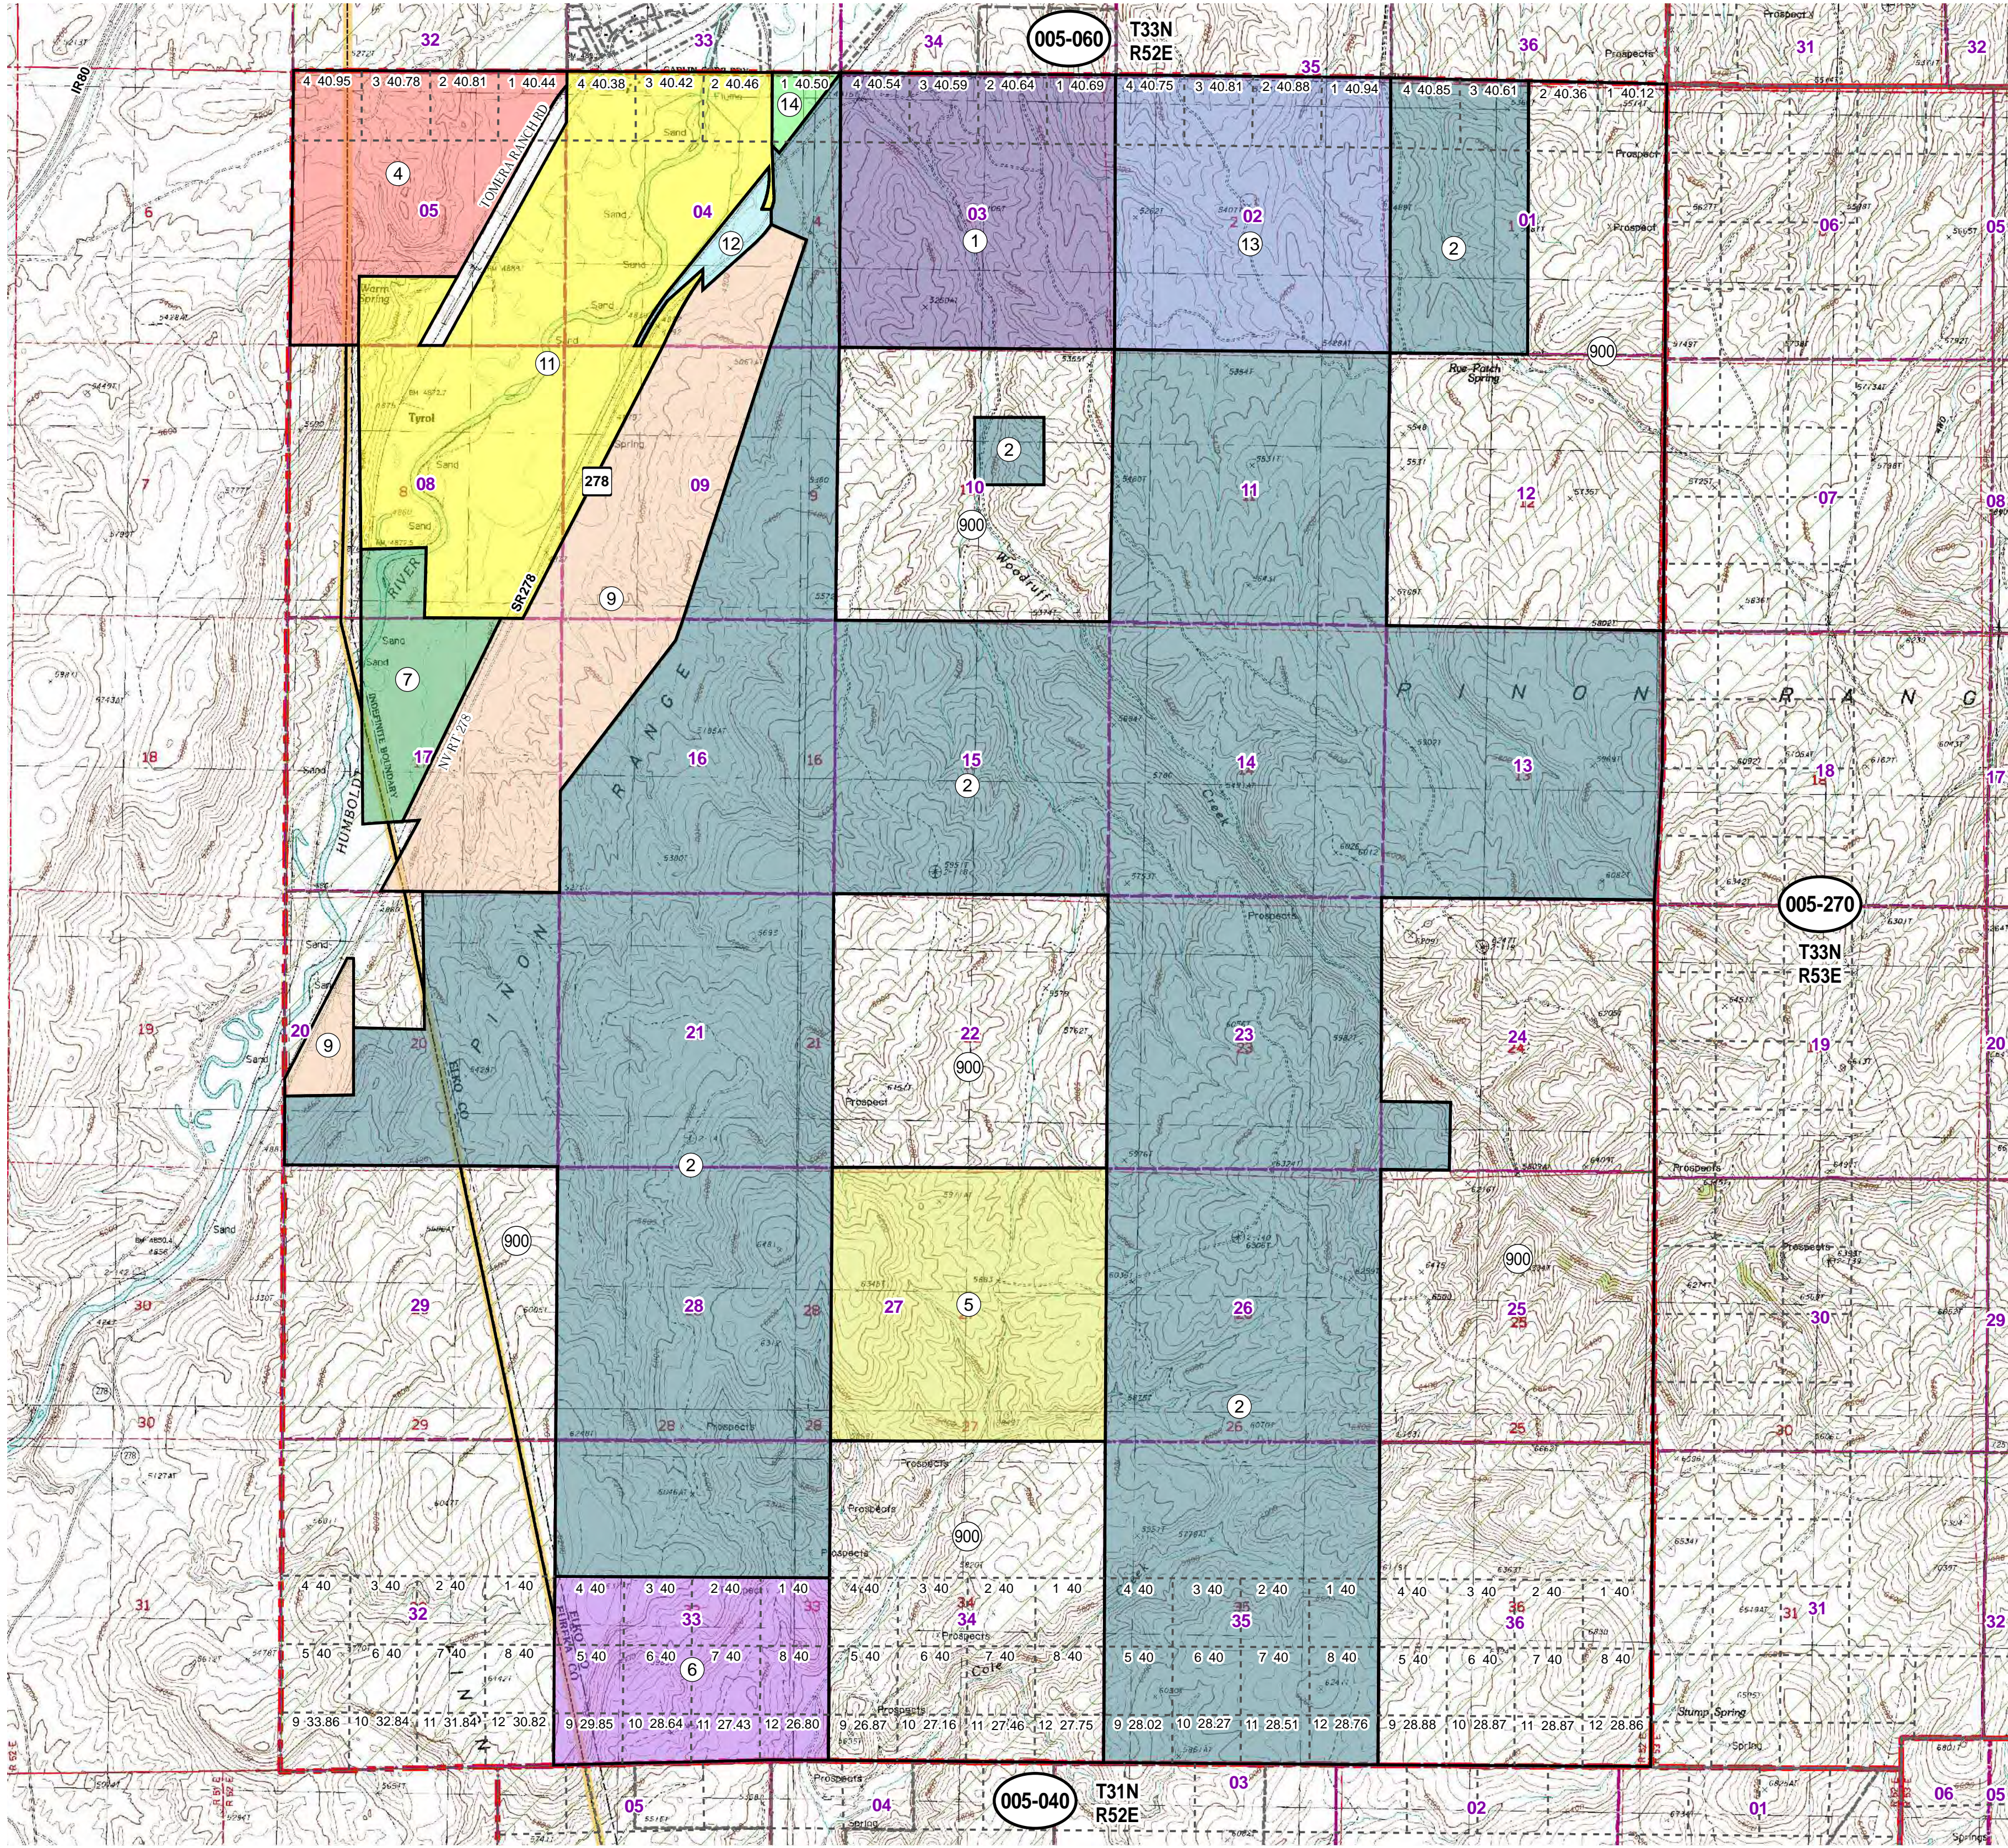

005-050
Township 32N Range 52E
of the Mount Diablo Meridian, Nevada

- Legend**
- Subject Parcel
 - Parcel
 - Public Land
 - Lot
 - Section
 - Township/Range
 - County Line

This map does NOT represent a survey. It is compiled from official records, including surveys and deeds. Recorded documents should be used for detailed legal information. Unless approved by Elko County Assessor, other uses are forbidden.

Reference Documents:

FOR ASSESSMENT USE ONLY

Background DRG was downloaded from the W. M. Keck Earth Sciences & Mining Research Information Center.
 Last Update 11/16/2012 JLS
 Product of GIS