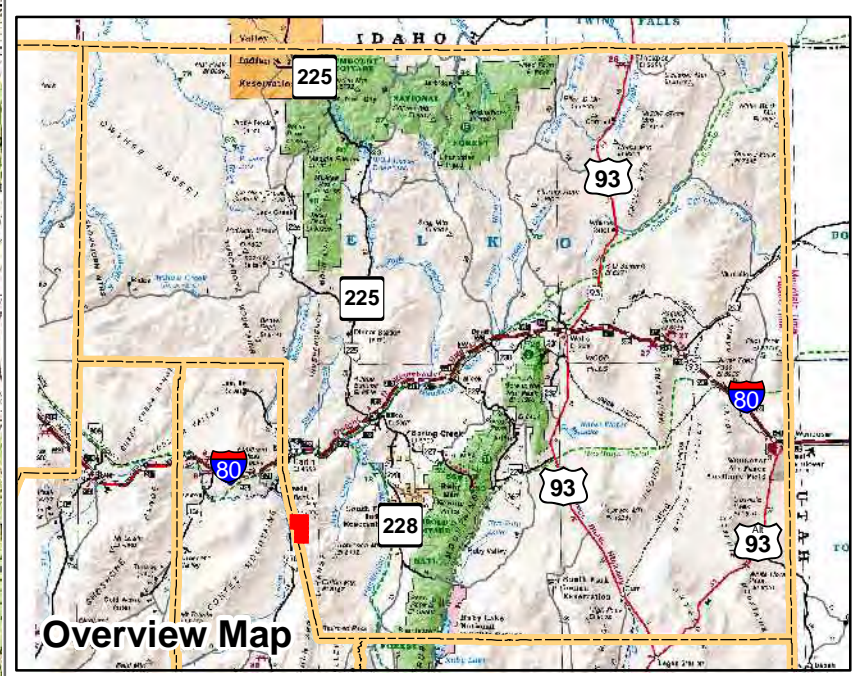

005-030
Township 30N Range 52E
of the Mount Diablo Meridian, Nevada

- Legend**
- Subject Parcel
 - Parcel
 - Public Land
 - Lot
 - Section
 - Township/Range
 - County Line

This map does NOT represent a survey. It is compiled from official records, including surveys and deeds. Recorded documents should be used for detailed legal information. Unless approved by Elko County Assessor, other uses are forbidden.