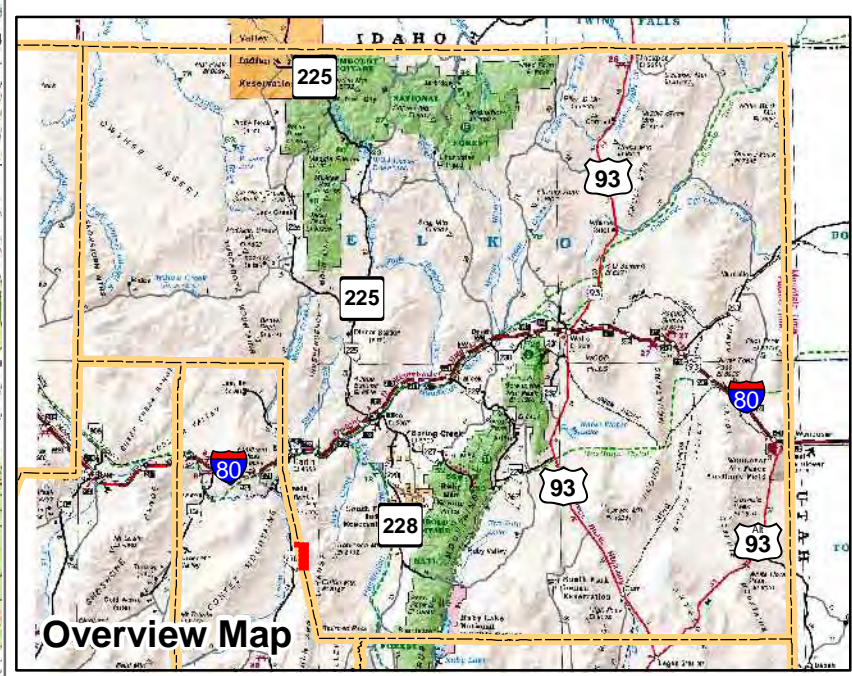

005-020
Township 29N Range 52E
of the Mount Diablo Meridian, Nevada

- Legend**
- Subject Parcel
 - Parcel
 - Public Land
 - Lot
 - Section
 - Township/Range
 - County Line

This map does NOT represent a survey. It is compiled from official records, including surveys and deeds. Recorded documents should be used for detailed legal information. Unless approved by Elko County Assessor, other uses are forbidden.