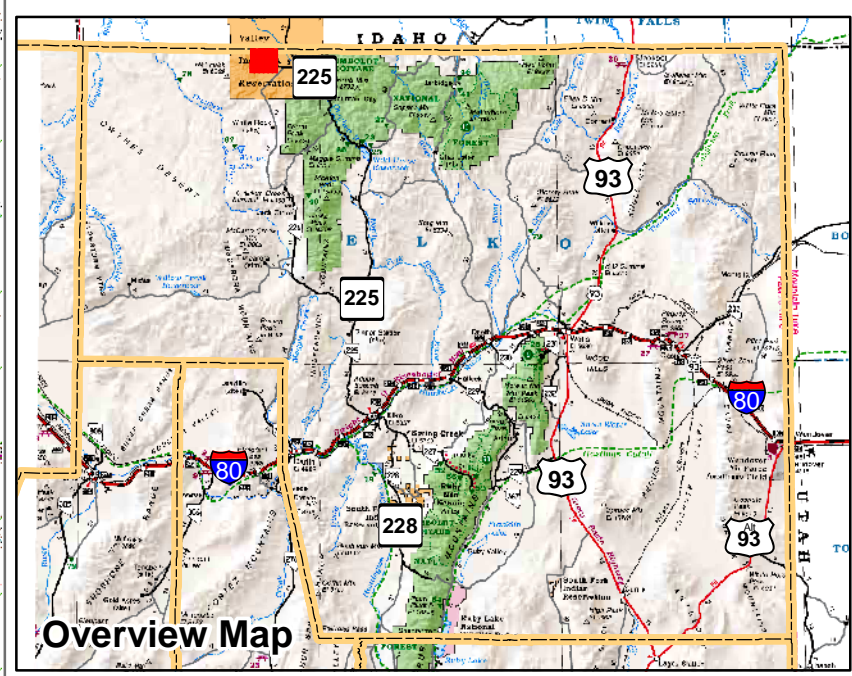

004-950
Township 47N Range 51E
of the Mount Diablo Meridian, Nevada

- Legend**
- Subject Parcel
 - Parcel
 - Public Land
 - Lot
 - Section
 - Township/Range
 - County Line

N

This map does NOT represent a survey. It is compiled from official records, including surveys and deeds. Recorded documents should be used for detailed legal information. Unless approved by Elko County Assessor, other uses are forbidden.