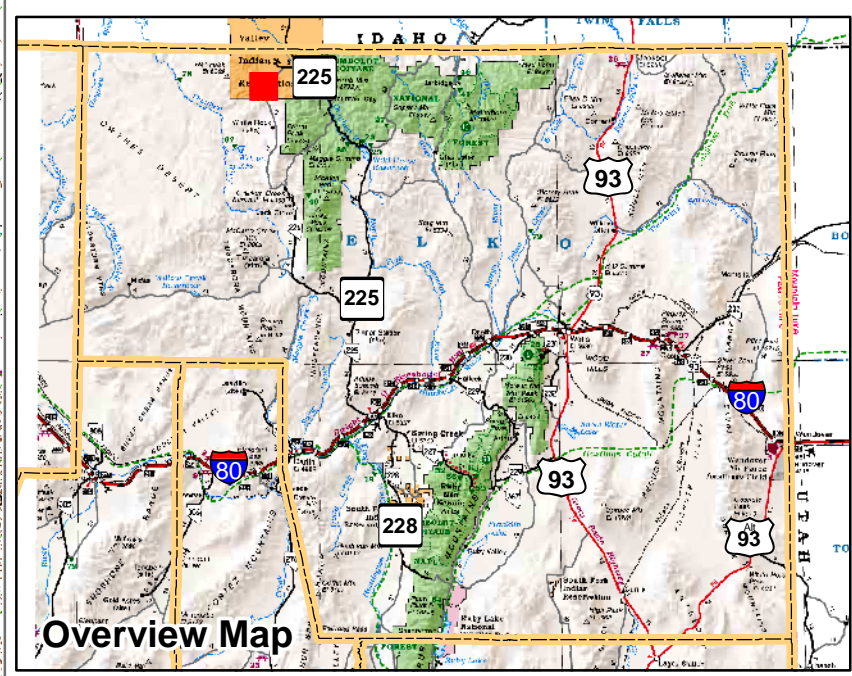

004-940
Township 46N Range 51E
of the Mount Diablo Meridian, Nevada

- Legend**
- Subject Parcel
 - Parcel
 - Public Land
 - Lot
 - Township/Range
 - Section

This map does NOT represent a survey. It is compiled from official records, including surveys and deeds. Recorded documents should be used for detailed legal information. Unless approved by Elko County Assessor, other uses are forbidden.