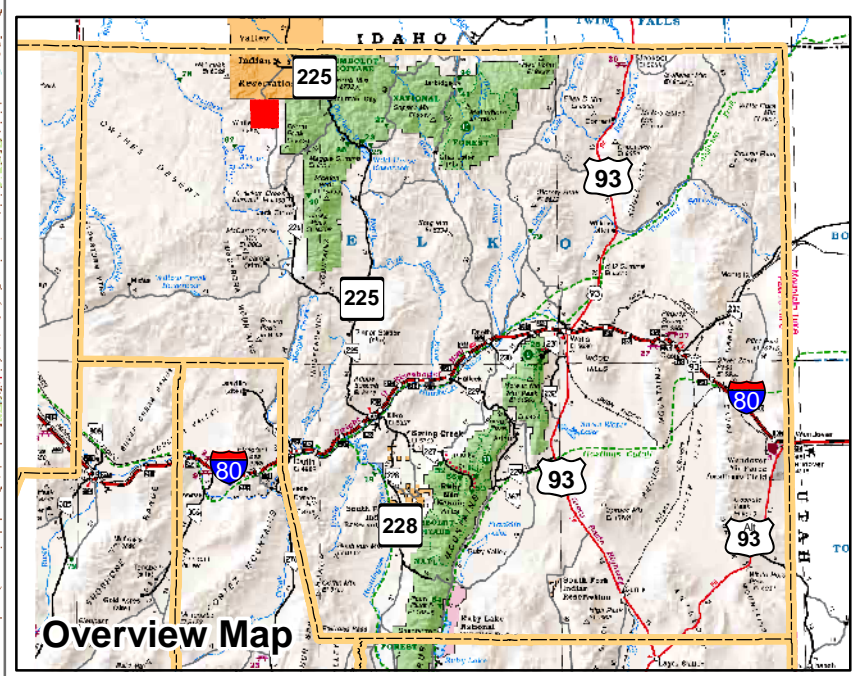

004-930
Township 45N Range 51E
of the Mount Diablo Meridian, Nevada

- Legend**
- Subject Parcel
 - Parcel
 - Public Land
 - Lot
 - Township/Range
 - Section
 - County Line

This map does NOT represent a survey. It is compiled from official records, including surveys and deeds. Recorded documents should be used for detailed legal information. Unless approved by Elko County Assessor, other uses are forbidden.