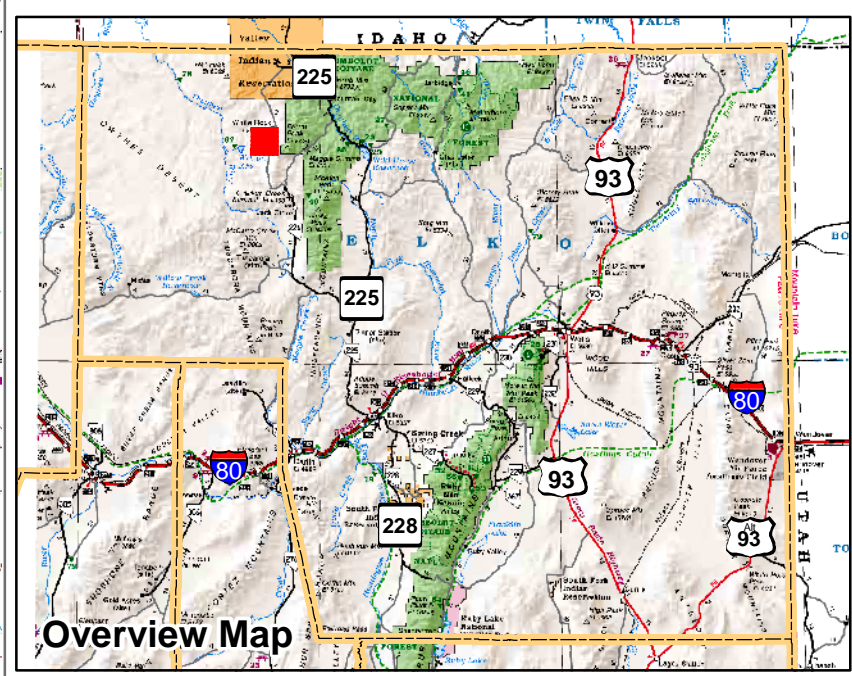

004-920
Township 44N Range 51E
of the Mount Diablo Meridian, Nevada

Legend

- Subject Parcel
- Parcel
- Public Land
- Lot
- Township/Range
- Section

This map does NOT represent a survey. It is compiled from official records, including surveys and deeds. Recorded documents should be used for detailed legal information. Unless approved by Elko County Assessor, other uses are forbidden.