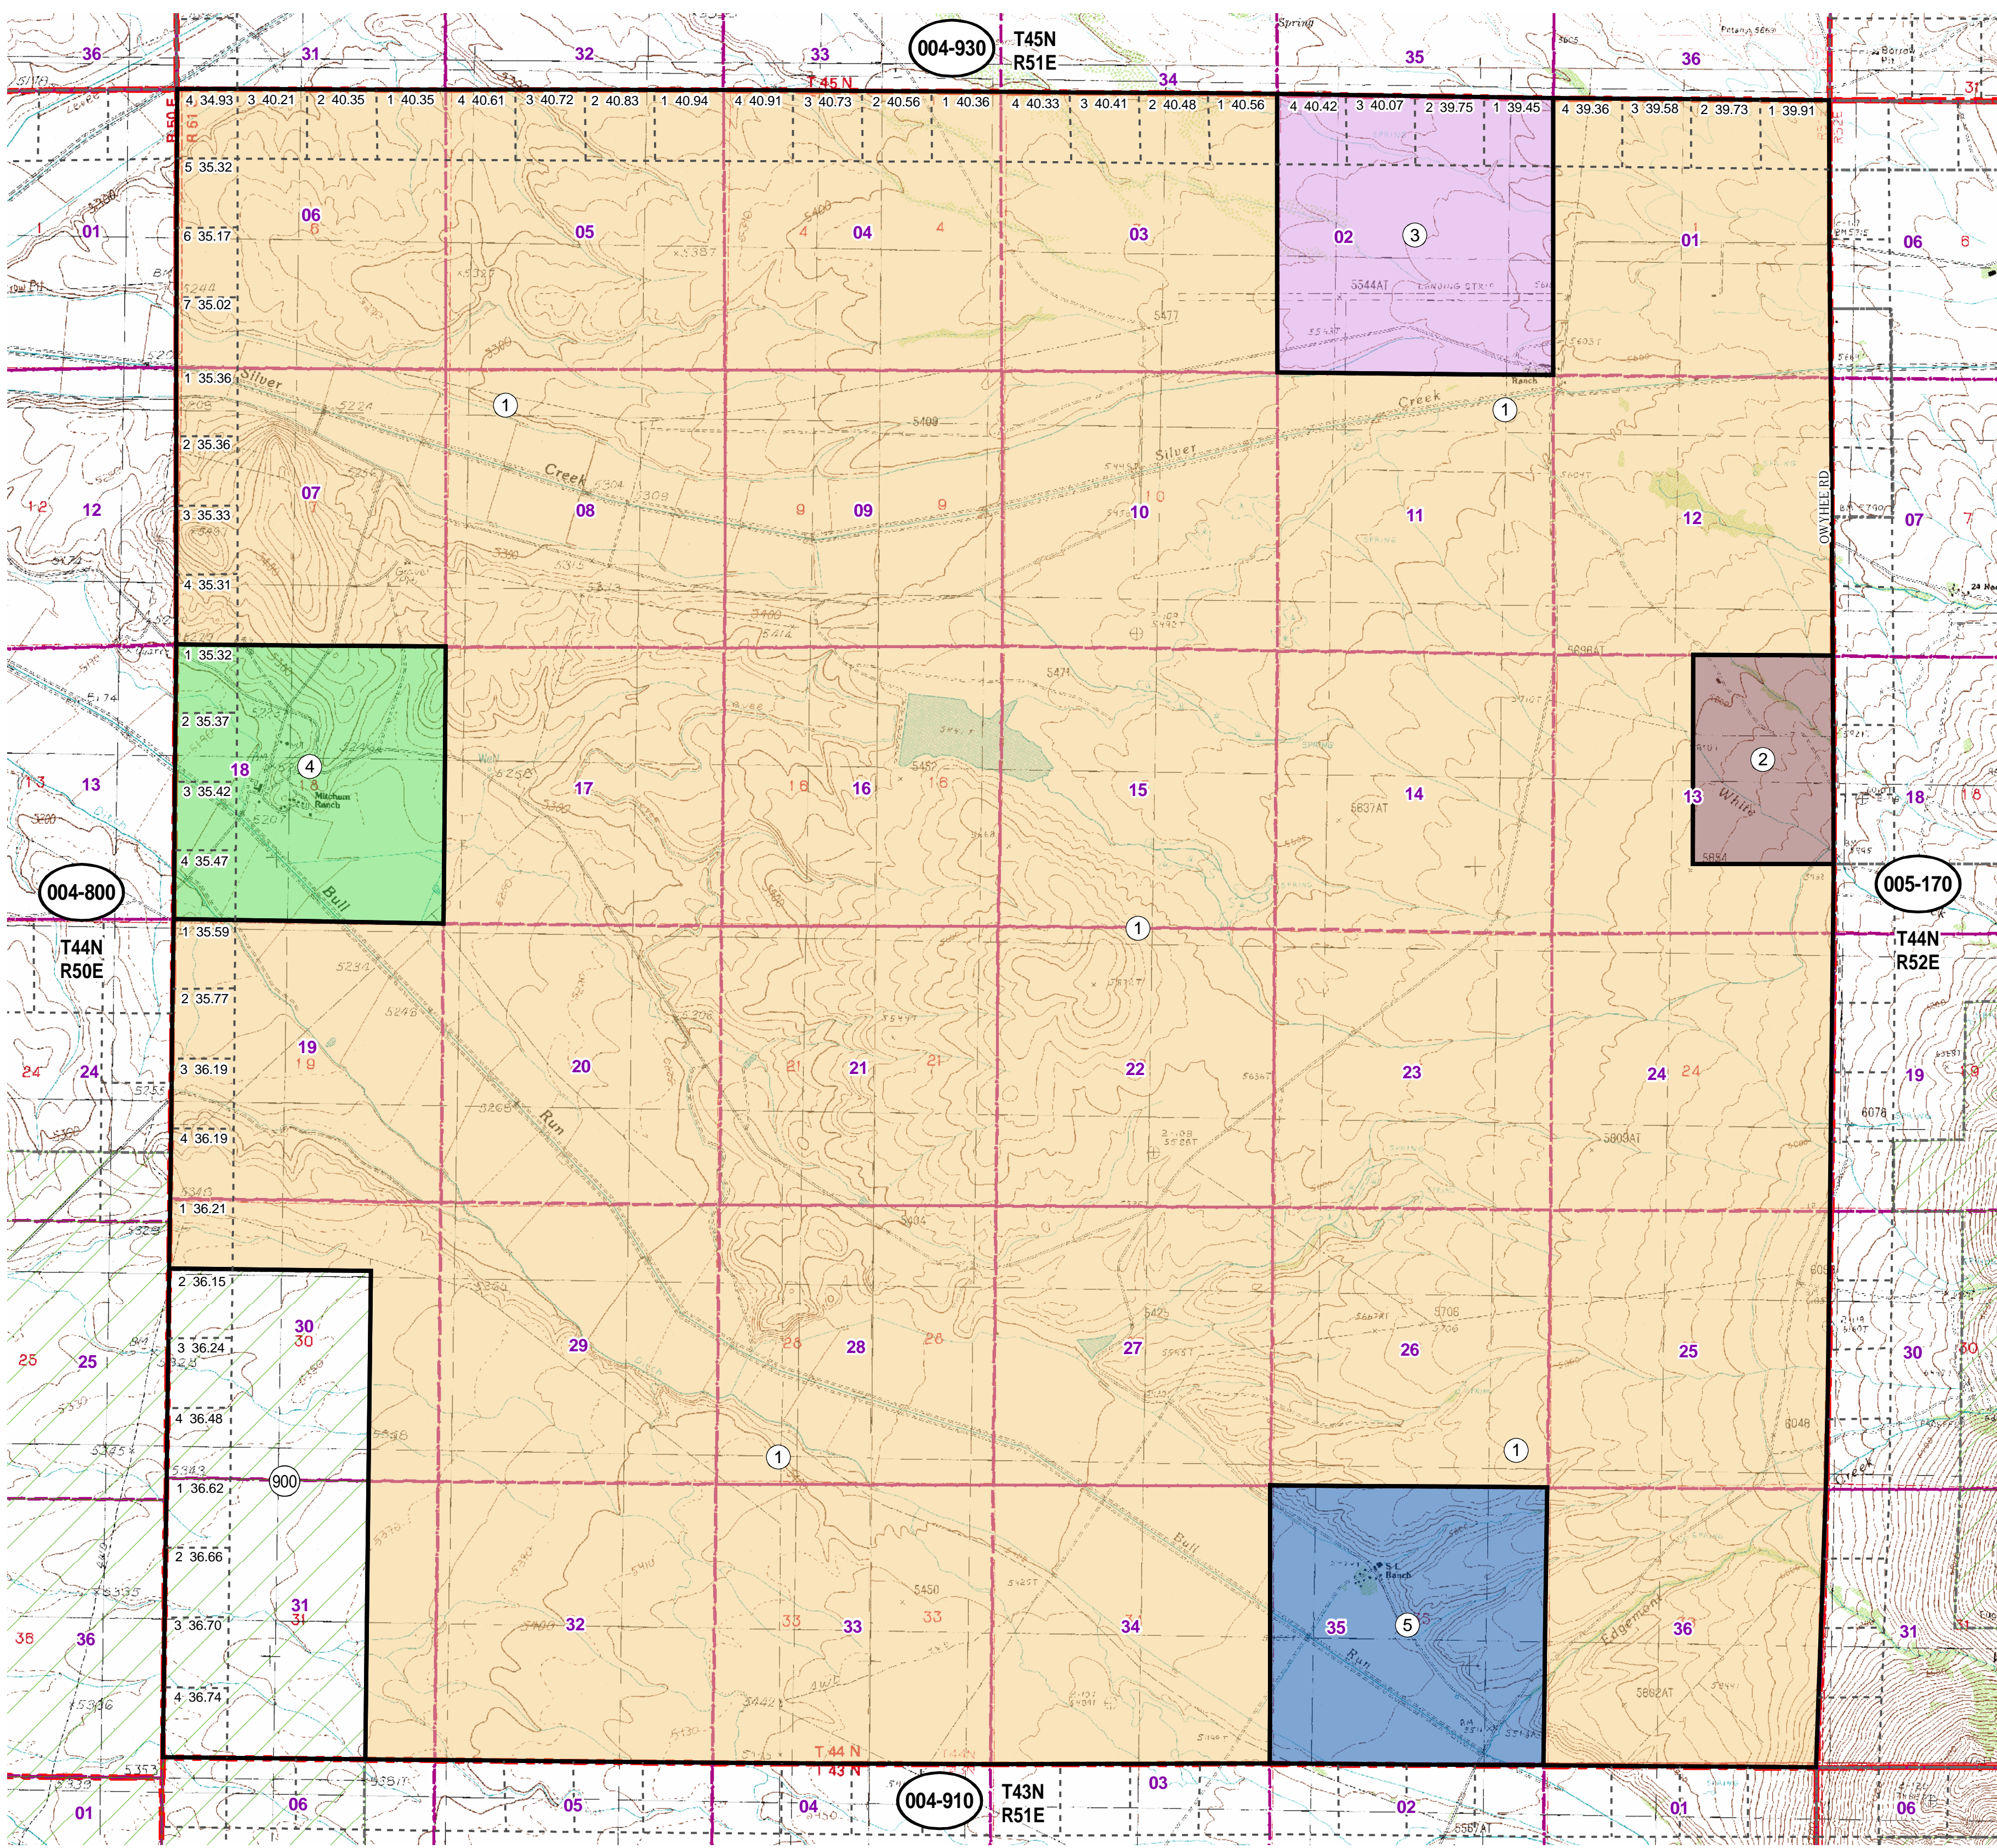

004-920
Township 44N Range 51E
of the Mount Diablo Meridian, Nevada

Legend

- Subject Parcel
- Parcel
- Public Land
- Lot
- Township/Range
- Section

This map does NOT represent a survey. It is compiled from official records, including surveys and deeds. Recorded documents should be used for detailed legal information. Unless approved by Elko County Assessor, other uses are forbidden.

Reference Documents:

FOR ASSESSMENT USE ONLY

Background DRG was downloaded from the W. M. Keck Earth Sciences & Mining Research Information Center.
 Product of GIS
 Last Update 10/25/2010 JLS

004-930

T45N
R51E

004-800

T44N
R50E

005-170

T44N
R52E

004-910

T43N
R51E