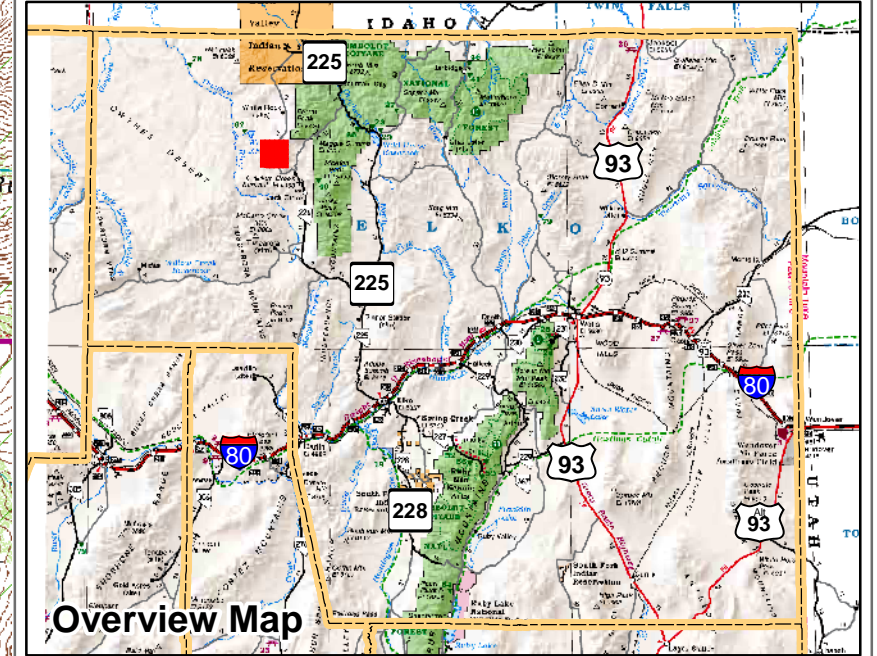

004-910
Partially Surveyed
Township 43N Range 51E
of the Mount Diablo Meridian, Nevada

- Legend**
- Subject Parcel
 - Parcel
 - Public Land
 - Lot
 - Township/Range
 - Section
 - County Line

N

This map does NOT represent a survey. It is compiled from official records, including surveys and deeds. Recorded documents should be used for detailed legal information. Unless approved by Elko County Assessor, other uses are forbidden.