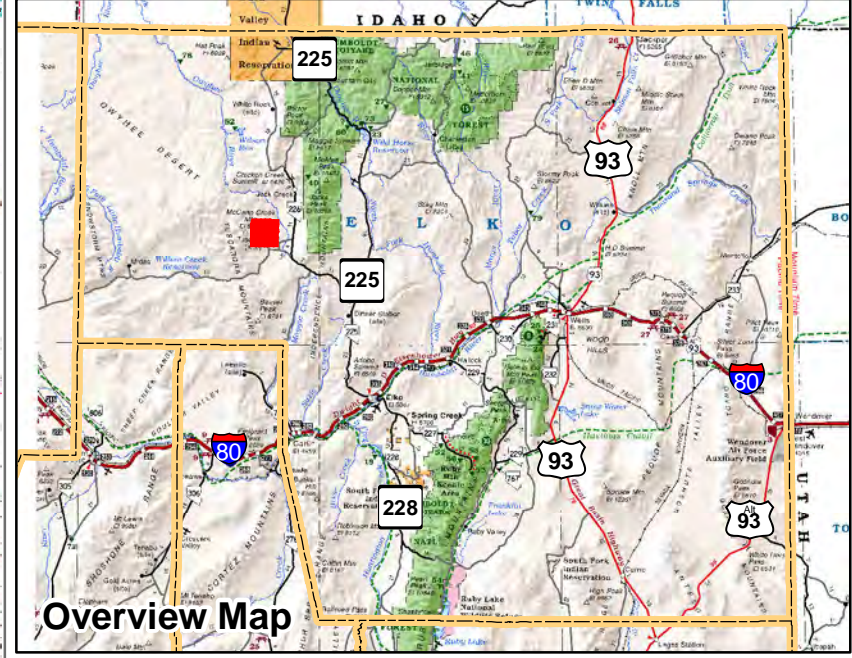

004-880
Township 40N Range 51E
of the Mount Diablo Meridian, Nevada

- Legend**
- Subject Parcel
 - Parcel
 - Public Land
 - Lot
 - Section
 - Township/Range
 - County Line

This map does NOT represent a survey. It is compiled from official records, including surveys and deeds. Recorded documents should be used for detailed legal information. Unless approved by Elko County Assessor, other uses are forbidden.