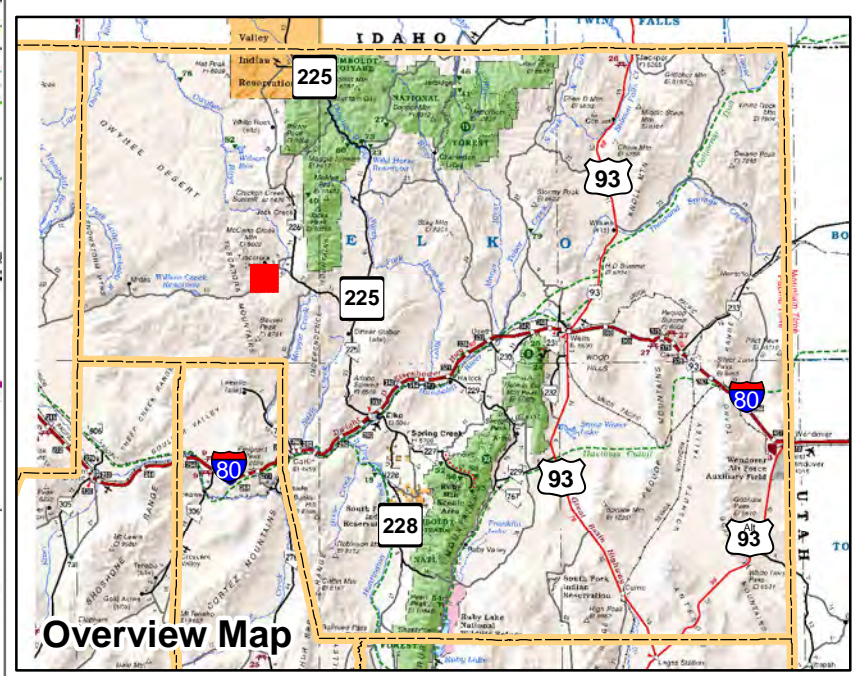

004-870
Township 39N Range 51E
of the Mount Diablo Meridian, Nevada

- Legend**
- Subject Parcel
 - Parcel
 - Public Land
 - Lot
 - Township/Range
 - Section

This map does NOT represent a survey. It is compiled from official records, including surveys and deeds. Recorded documents should be used for detailed legal information. Unless approved by Elko County Assessor, other uses are forbidden.

Reference Documents:
 Map # 631840
 Deed # 728478

FOR ASSESSMENT USE ONLY

Background DRG was downloaded from the W. M. Keck Earth Sciences & Mining Research Information Center.
 Product of GIS
 Last Update 08/02/2017 JLS