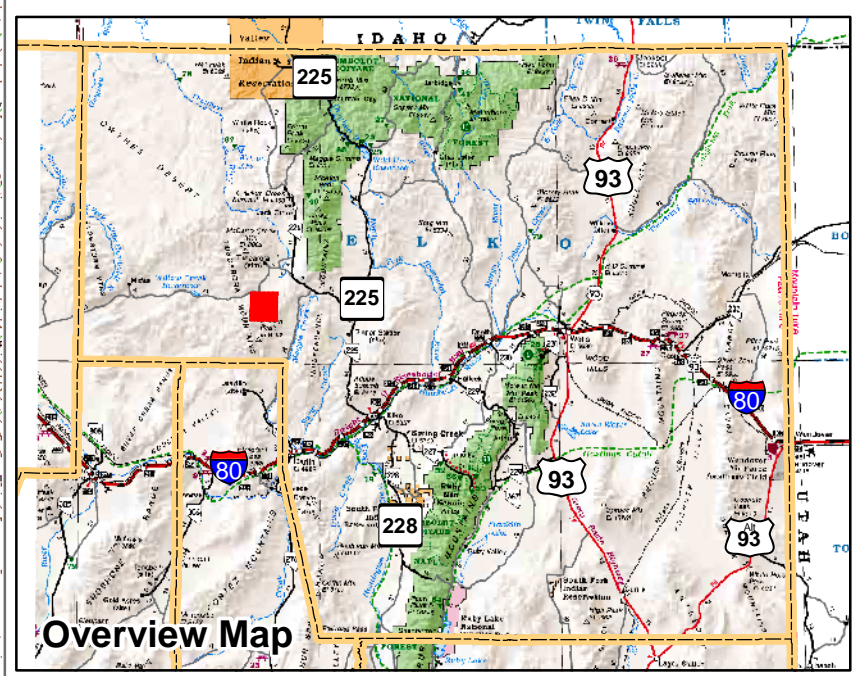

004-860
Township 38N Range 51E
of the Mount Diablo Meridian, Nevada

Legend

- Subject Parcel
- Parcel
- Public Land
- Lot
- Township/Range
- Section
- County Line

This map does NOT represent a survey. It is compiled from official records, including surveys and deeds. Recorded documents should be used for detailed legal information. Unless approved by Elko County Assessor, other uses are forbidden.