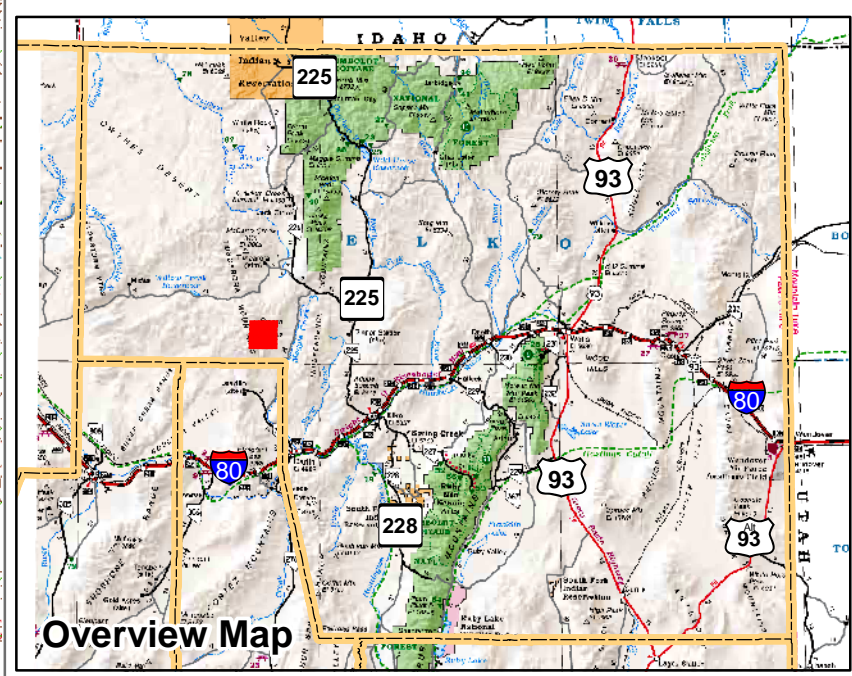

004-850
Township 37N Range 51E
of the Mount Diablo Meridian, Nevada

- Legend**
- Subject Parcel
 - Parcel
 - Public Land
 - Lot
 - Township/Range
 - Section
 - County Line

This map does NOT represent a survey. It is compiled from official records, including surveys and deeds. Recorded documents should be used for detailed legal information. Unless approved by Elko County Assessor, other uses are forbidden.