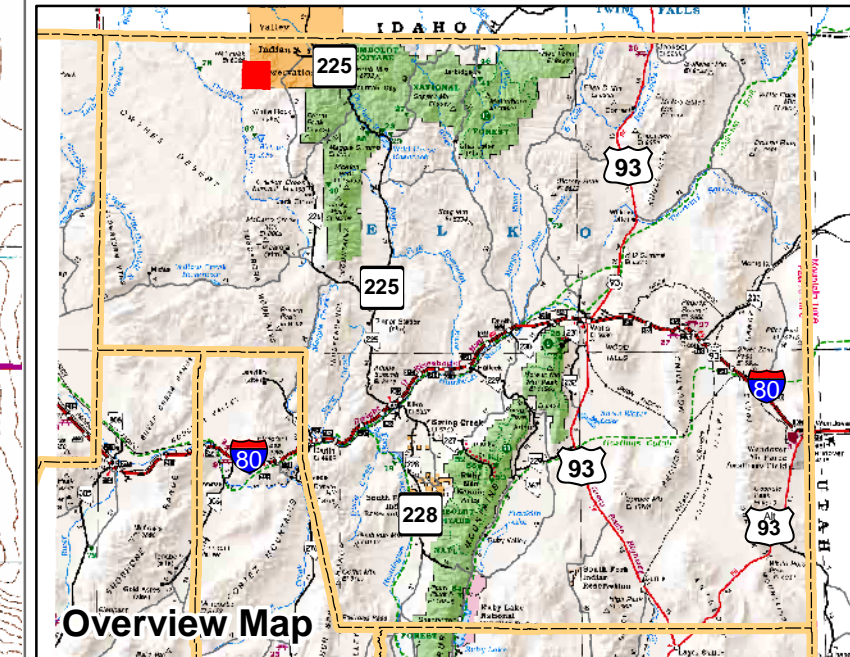

004-820

Township 46N Range 50E  
of the Mount Diablo Meridian, Nevada

Legend

- Subject Parcel
- Parcel
- Public Land
- Lot
- Township/Range
- Section

This map does NOT represent a survey. It is compiled from official records, including surveys and deeds. Recorded documents should be used for detailed legal information. Unless approved by Elko County Assessor, other uses are forbidden.