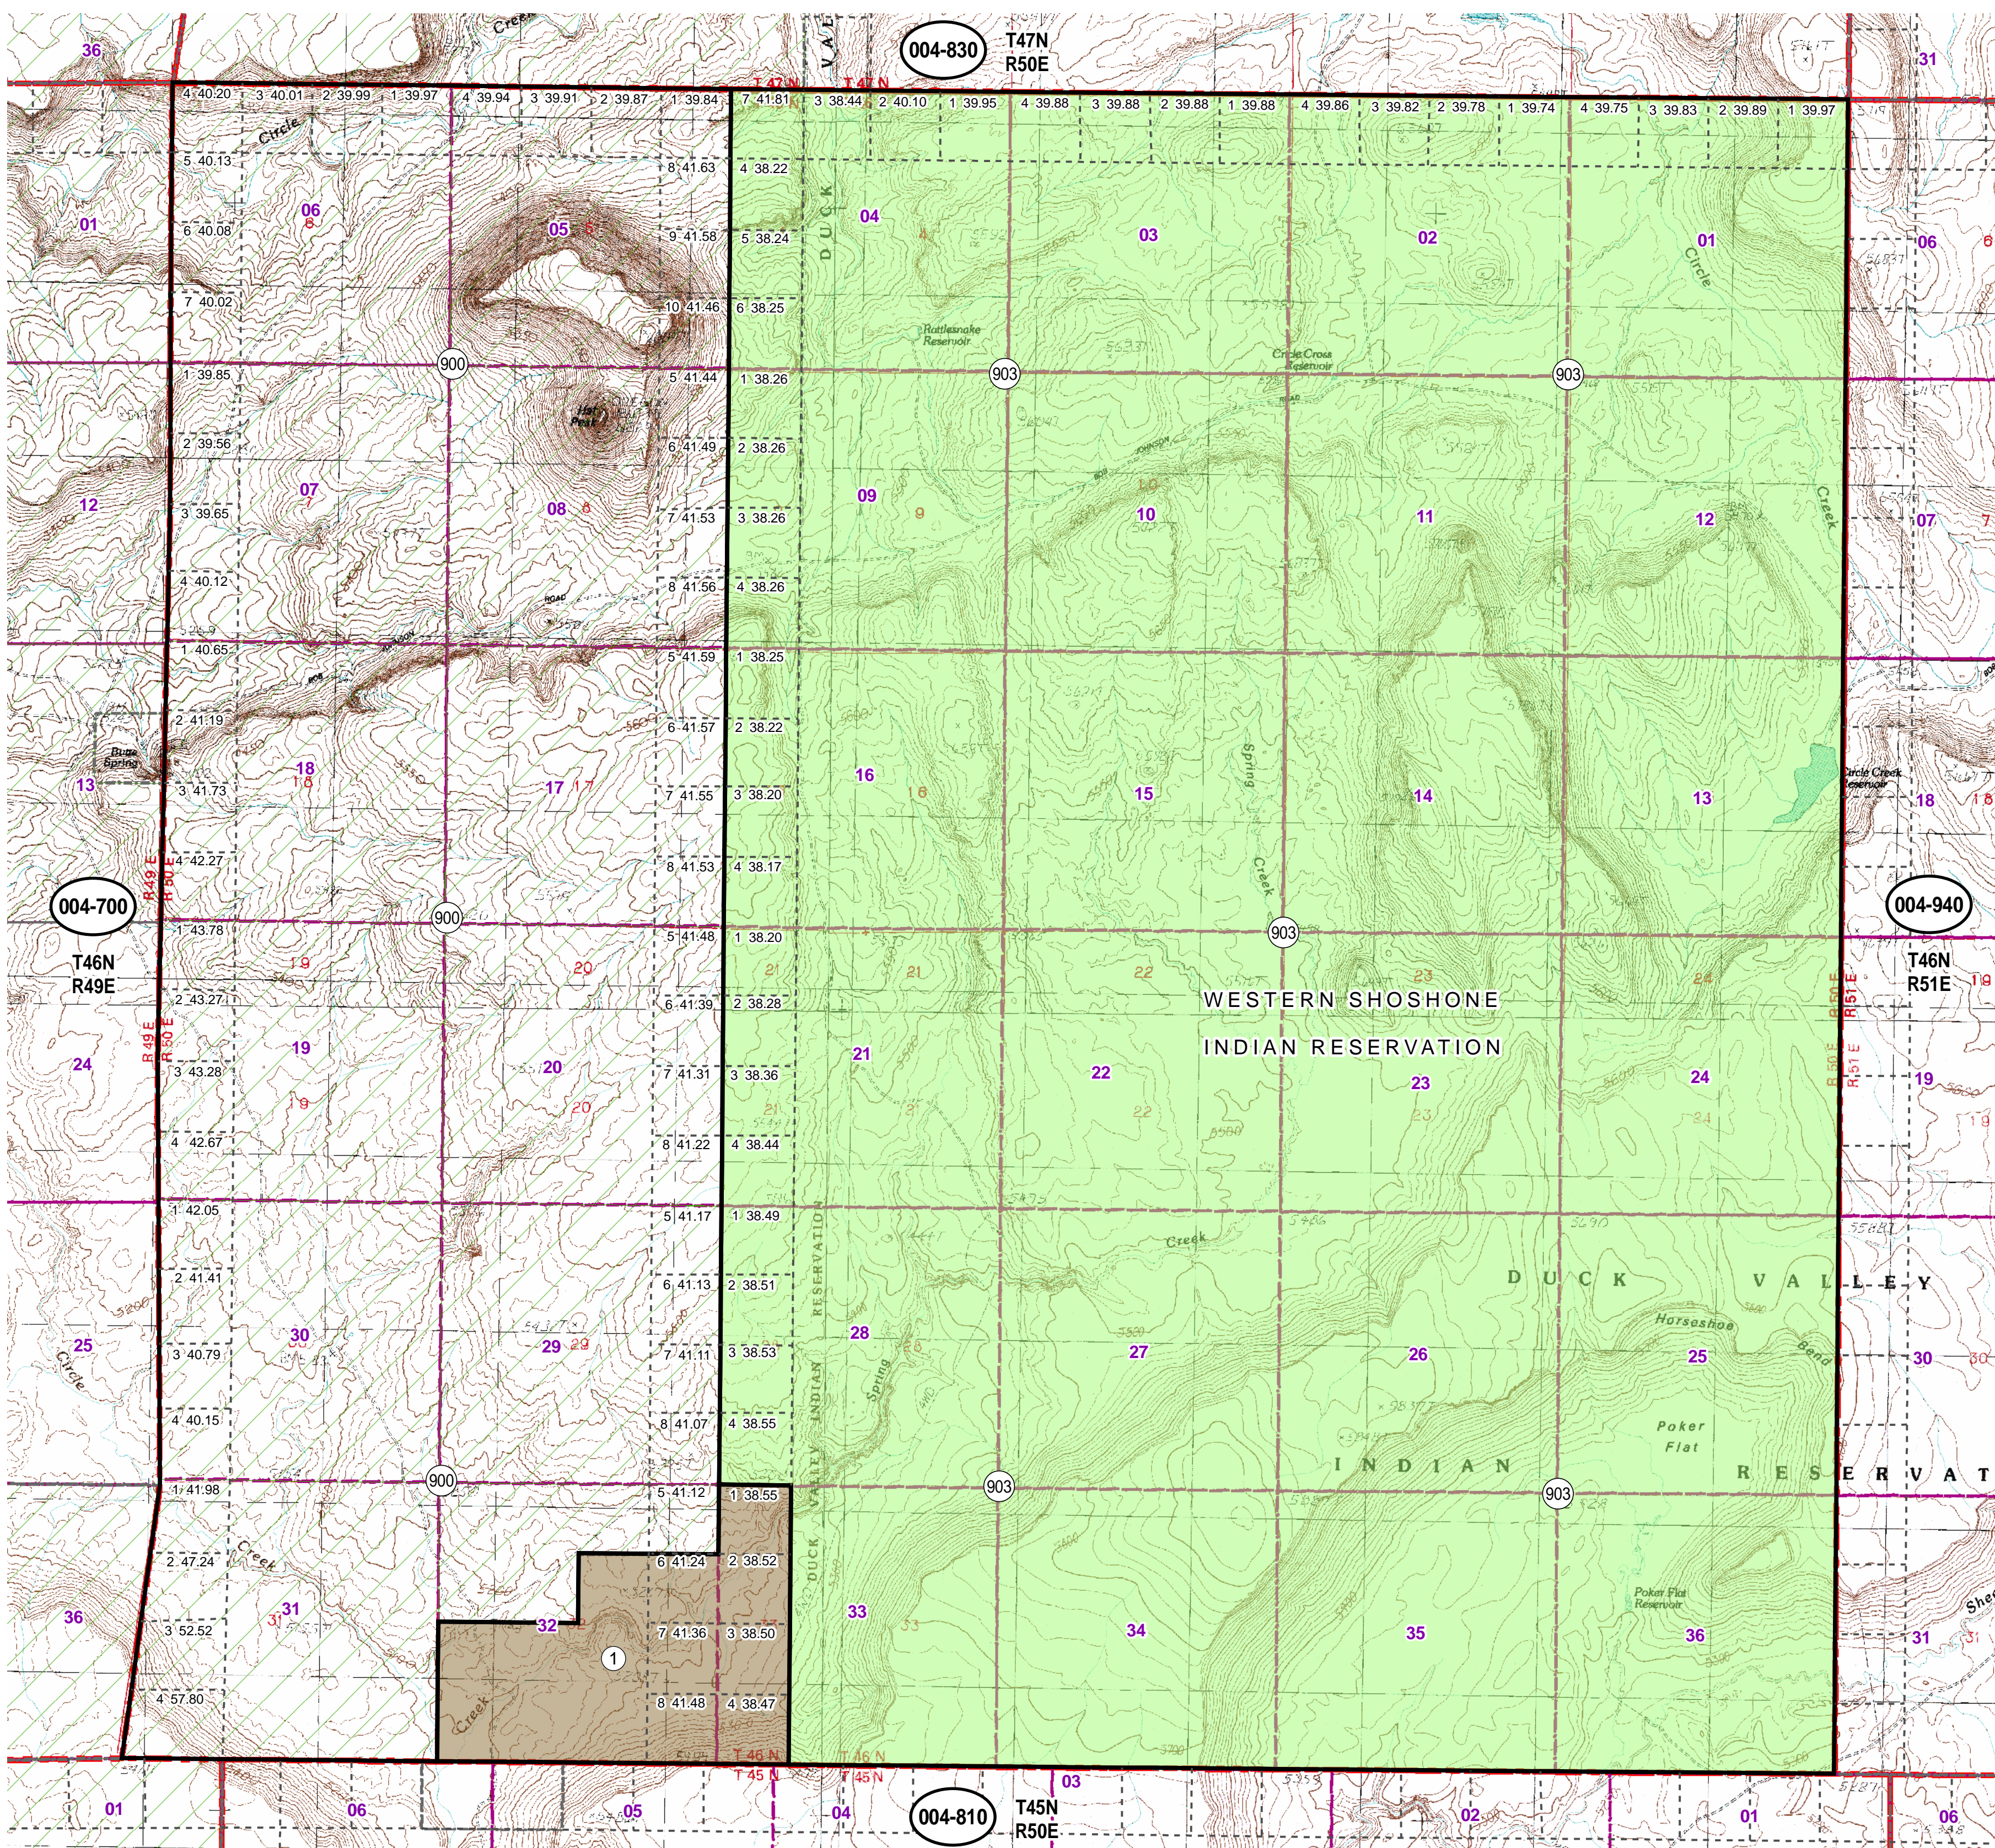

004-820

Township 46N Range 50E  
of the Mount Diablo Meridian, Nevada

Legend

- Subject Parcel
- Parcel
- Public Land
- Lot
- Township/Range
- Section

This map does NOT represent a survey. It is compiled from official records, including surveys and deeds. Recorded documents should be used for detailed legal information. Unless approved by Elko County Assessor, other uses are forbidden.

Reference Documents:

**FOR ASSESSMENT USE ONLY**

Background DRG was downloaded from the W. M. Keck Earth Sciences & Mining Research Information Center.  
Product of GIS  
Last Update 01/27/2011 JLS

004-830 T47N R50E

004-700 T46N R49E

004-940 T46N R51E

004-810 T45N R50E