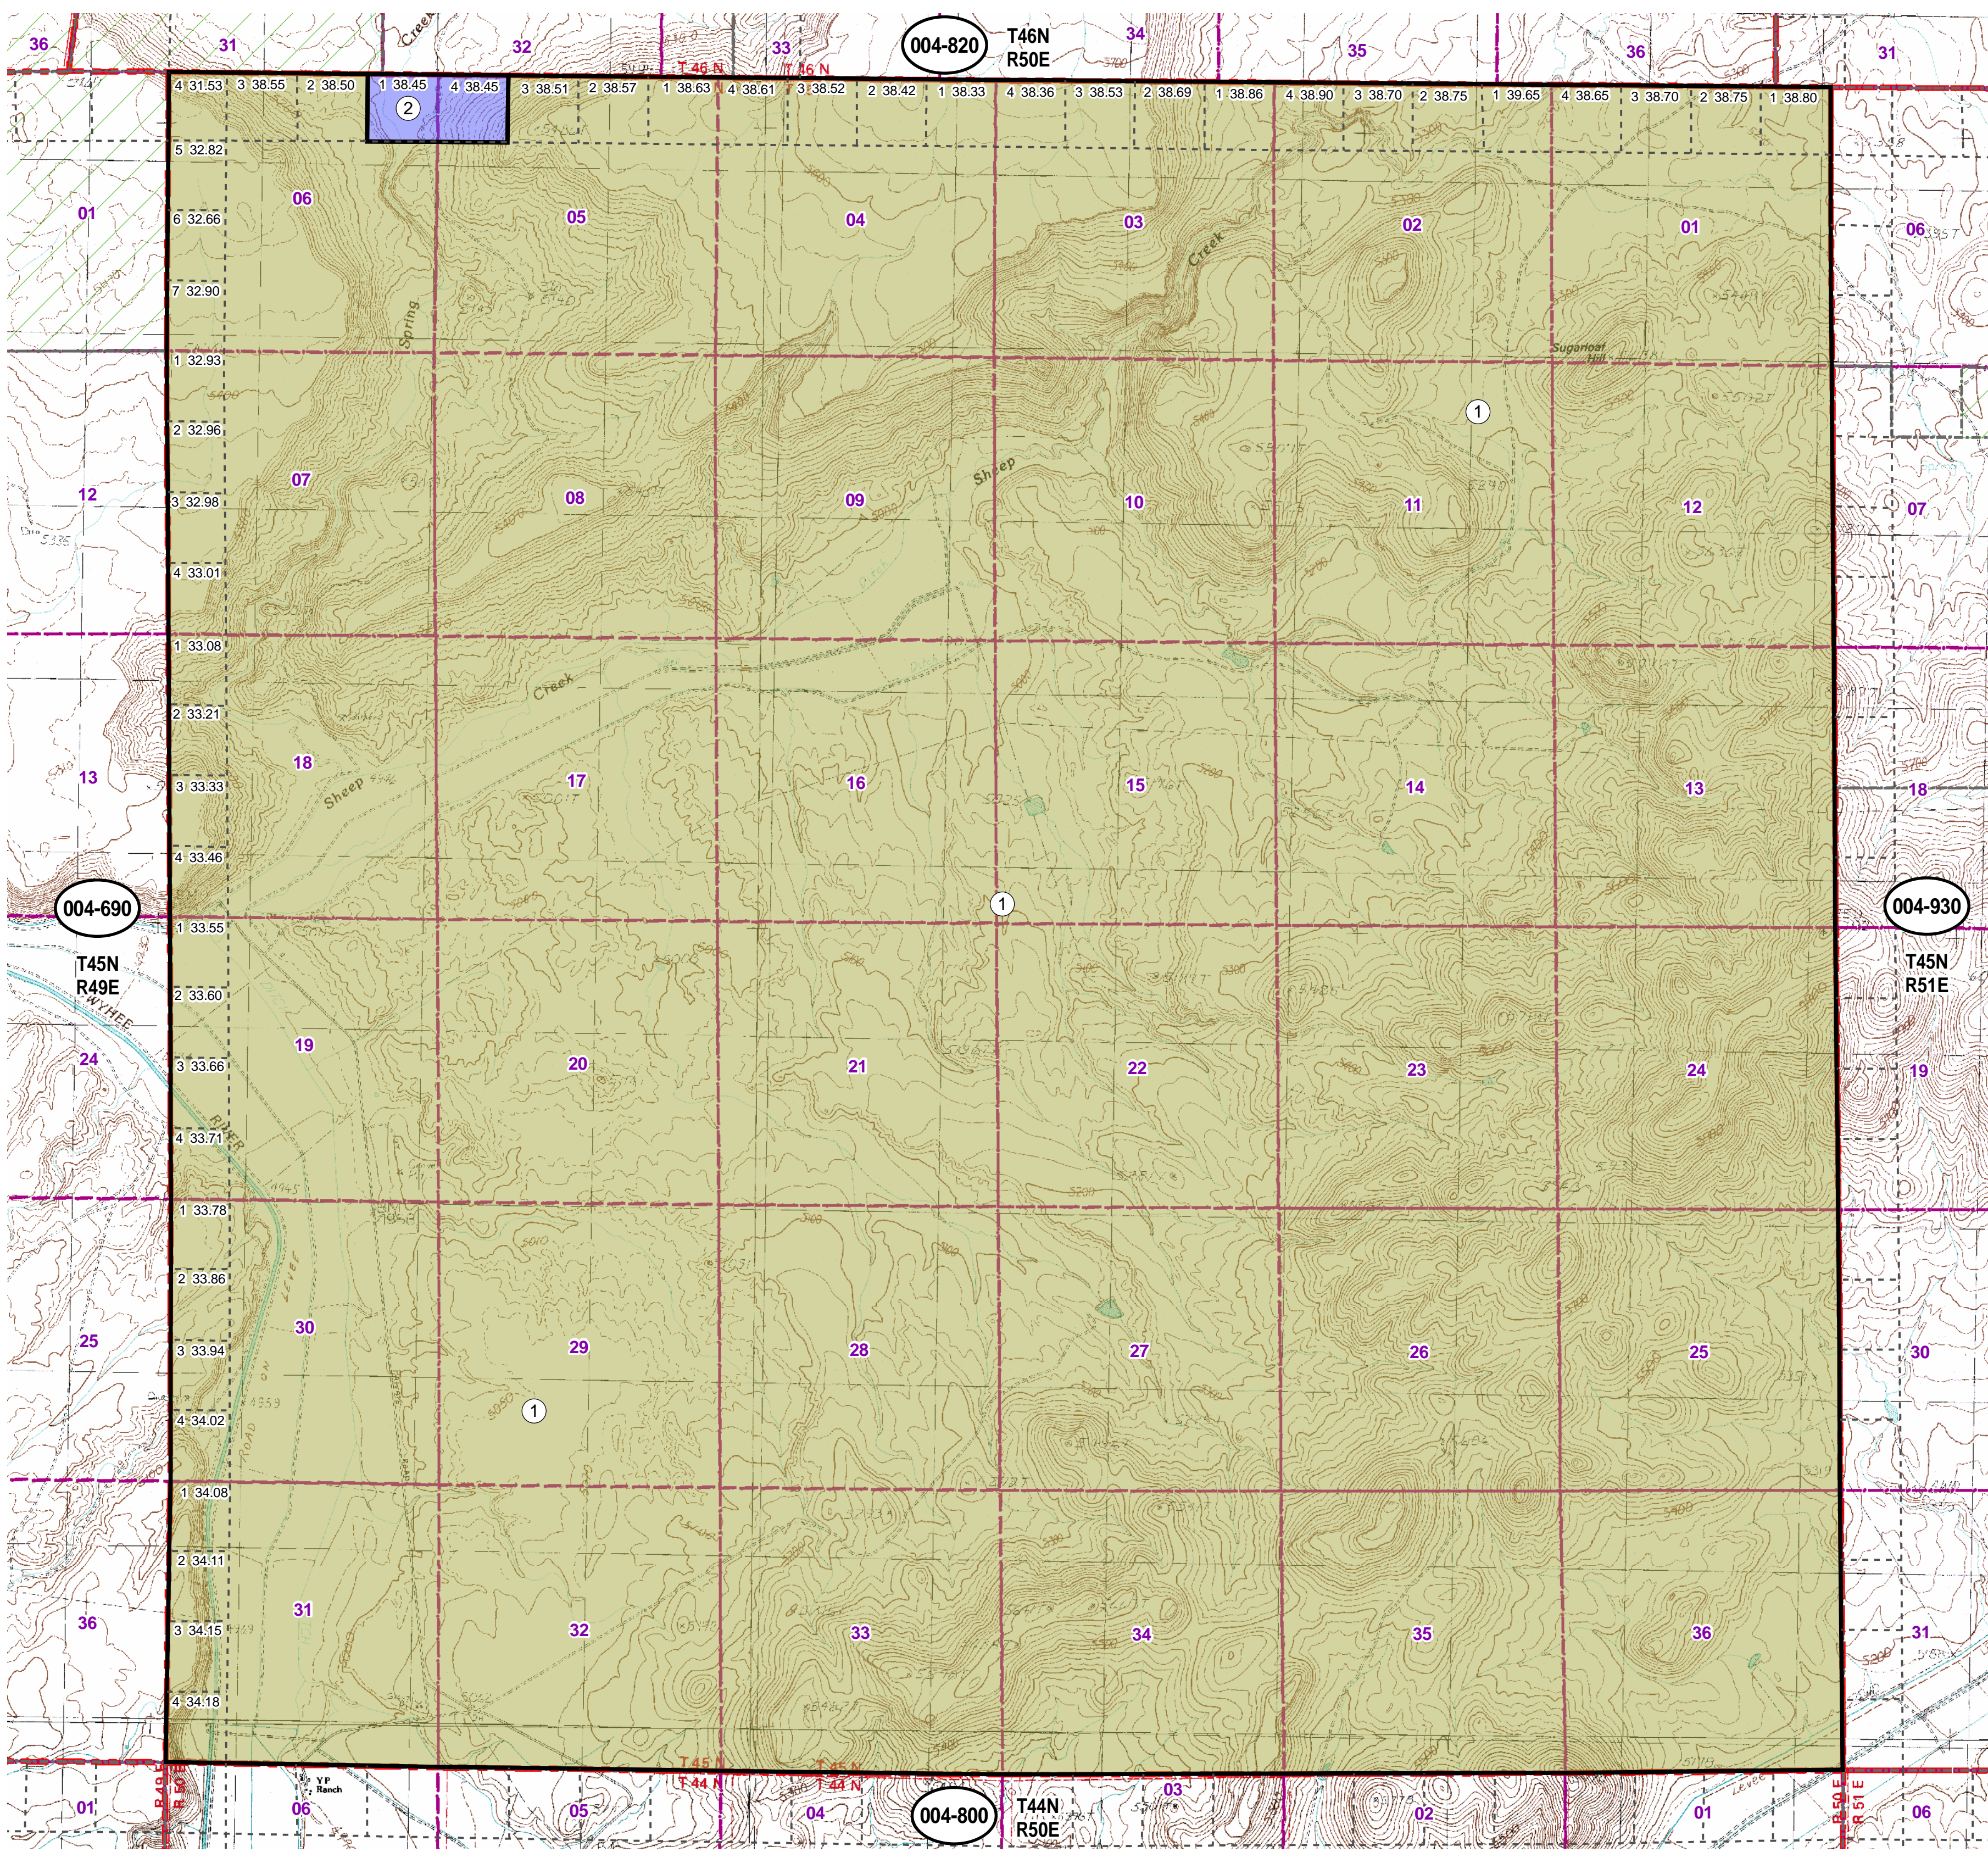

004-810

Township 45N Range 50E  
of the Mount Diablo Meridian, Nevada

Legend

- Subject Parcel
- Parcel
- Public Land
- Lot
- Township/Range
- Section

This map does NOT represent a survey. It is compiled from official records, including surveys and deeds. Recorded documents should be used for detailed legal information. Unless approved by Elko County Assessor, other uses are forbidden.

Reference Documents:

**FOR ASSESSMENT USE ONLY**

Background DRG was downloaded from the W. M. Keck Earth Sciences & Mining Research Information Center.  
Product of GIS  
Last Update 01/27/2011 JLS

004-820

T46N  
R50E

004-690

T45N  
R49E

004-930

T45N  
R51E

004-800

T44N  
R50E