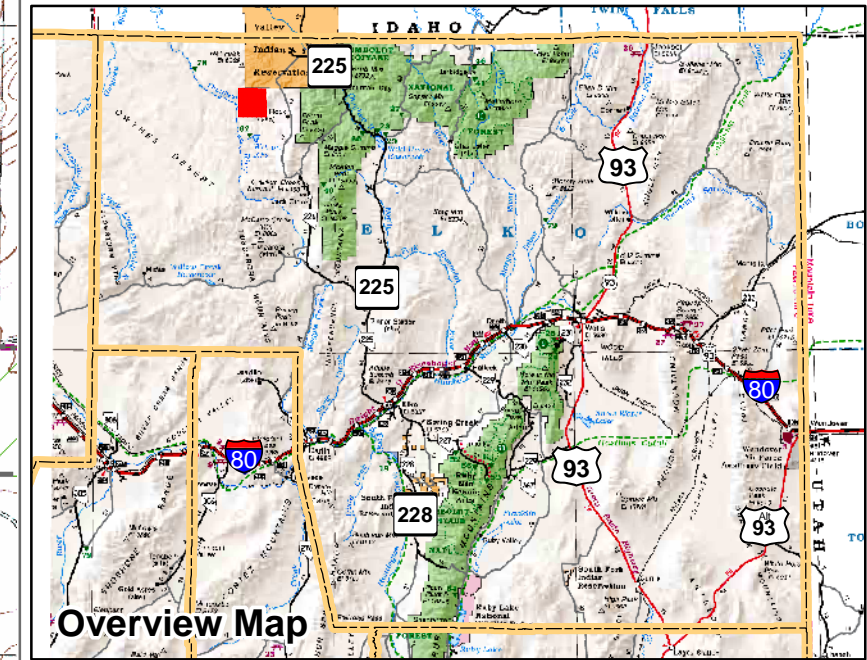

004-810

Township 45N Range 50E  
of the Mount Diablo Meridian, Nevada

Legend

- Subject Parcel
- Parcel
- Public Land
- Lot
- Township/Range
- Section

This map does NOT represent a survey. It is compiled from official records, including surveys and deeds. Recorded documents should be used for detailed legal information. Unless approved by Elko County Assessor, other uses are forbidden.