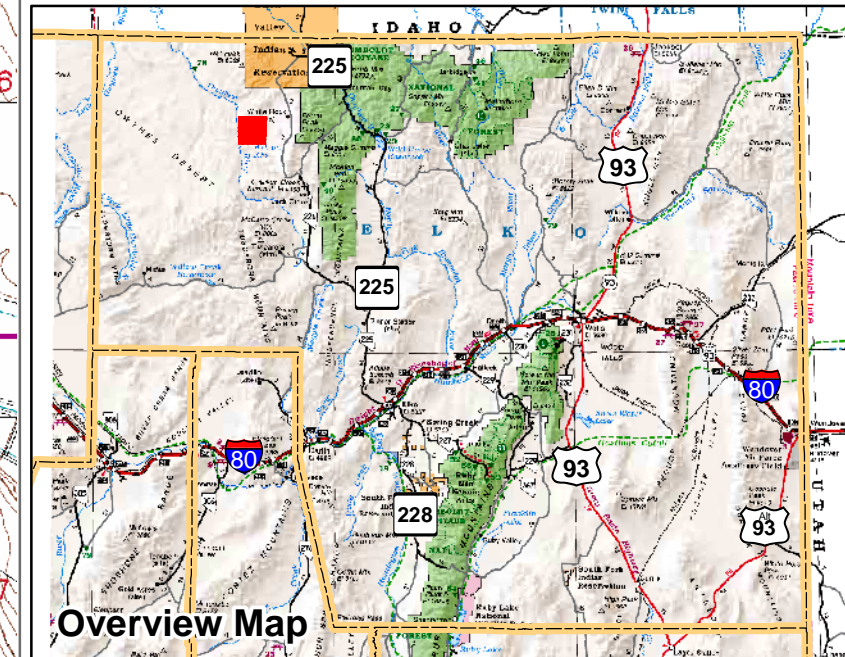

004-800

Township 44N Range 50E
of the Mount Diablo Meridian, Nevada

Legend

- Subject Parcel
- Parcel
- Public Land
- Lot
- Township/Range
- Section
- County Line

This map does NOT represent a survey. It is compiled from official records, including surveys and deeds. Recorded documents should be used for detailed legal information. Unless approved by Elko County Assessor, other uses are forbidden.

004-920

004-790