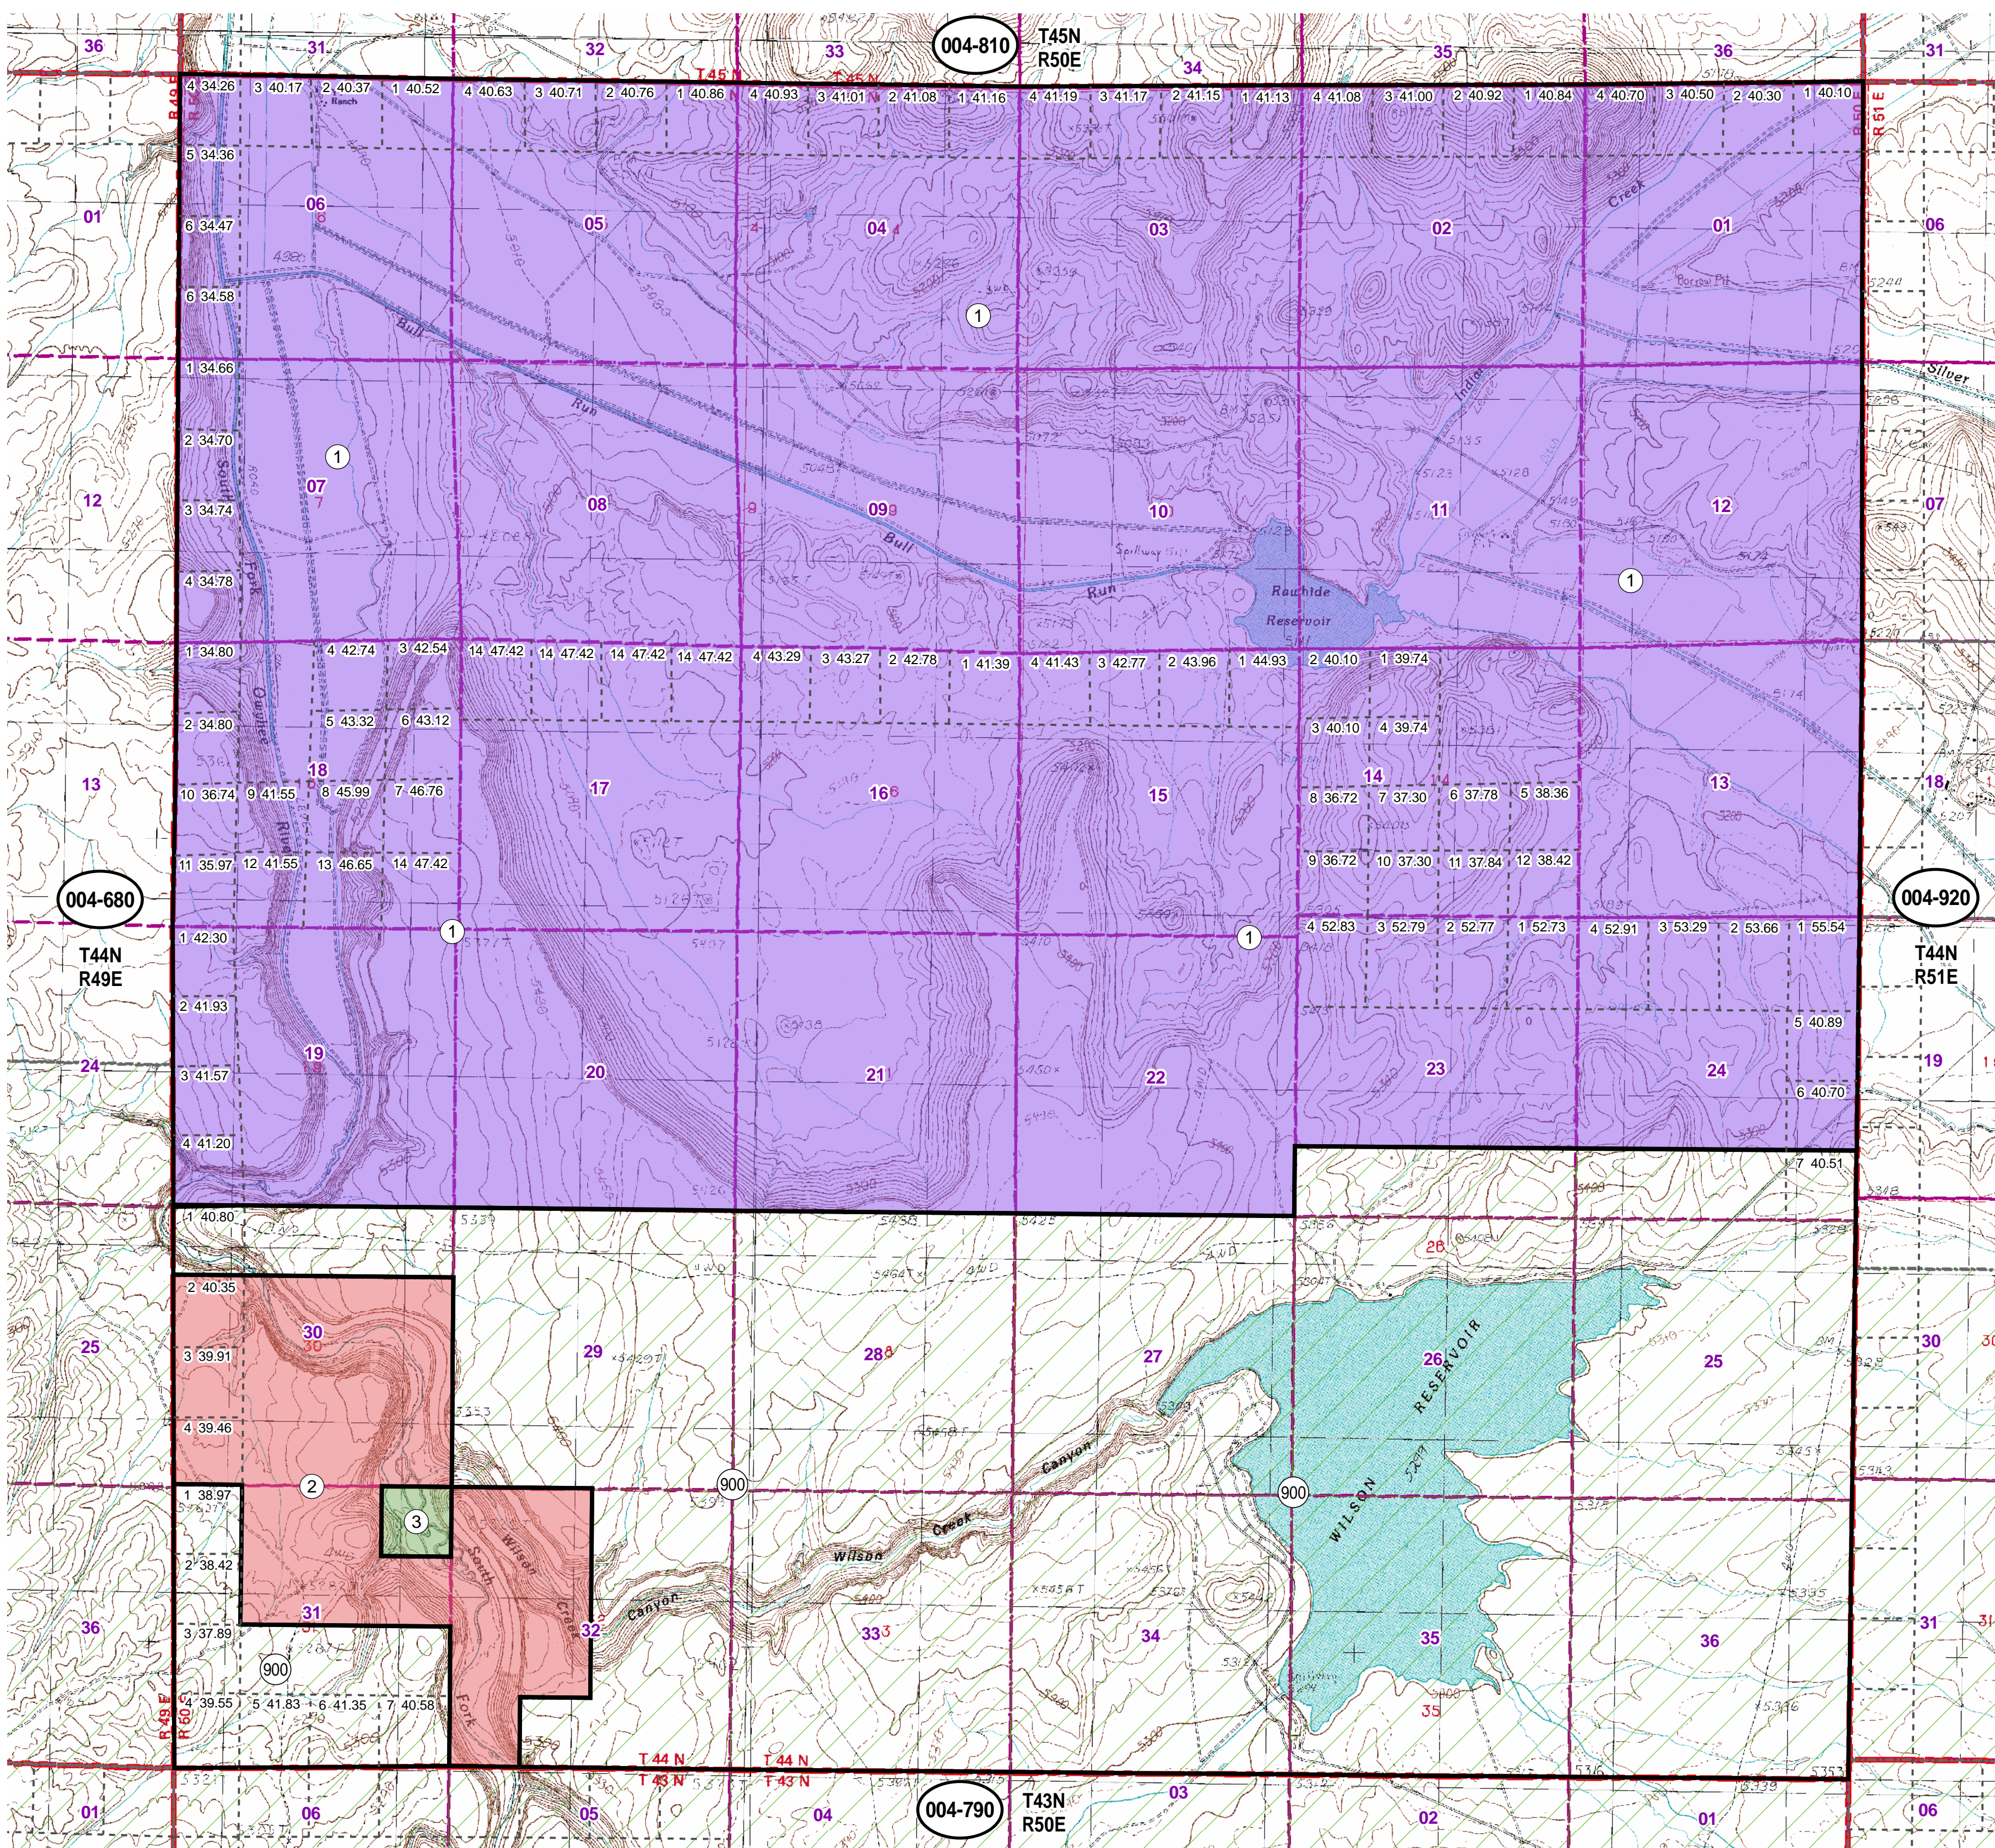

004-800

Township 44N Range 50E
of the Mount Diablo Meridian, Nevada

Legend

- Subject Parcel
- Parcel
- Public Land
- Lot
- Township/Range
- Section
- County Line

This map does NOT represent a survey. It is compiled from official records, including surveys and deeds. Recorded documents should be used for detailed legal information. Unless approved by Elko County Assessor, other uses are forbidden.

Reference Documents:

FOR ASSESSMENT USE ONLY

Background DRG was downloaded from the W. M. Keck Earth Sciences & Mining Research Information Center.
Product of GIS
Last Update 02/28/2011 JLS

004-810

004-680

004-920

004-790