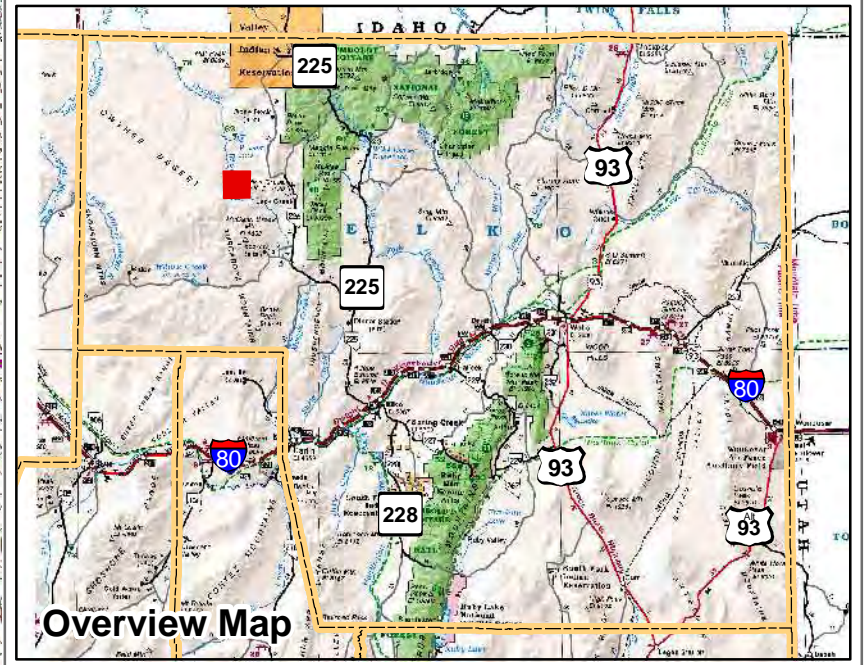

004-780
Partially Surveyed
Township 42N Range 50E
of the Mount Diablo Meridian, Nevada

Legend

- Subject Parcel
- Parcel
- Public Land
- Lot
- Township/Range
- Section

This map does NOT represent a survey. It is compiled from official records, including surveys and deeds. Recorded documents should be used for detailed legal information. Unless approved by Elko County Assessor, other uses are forbidden.