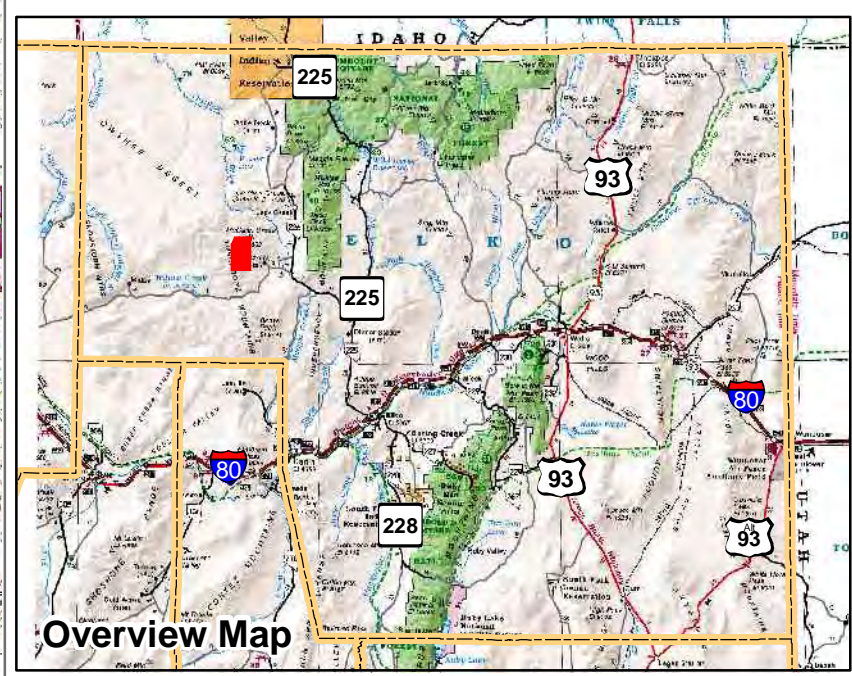

004-760
Township 40N Range 50E
of the Mount Diablo Meridian, Nevada

- Legend**
- Subject Parcel
 - Parcel
 - Public Land
 - Lot
 - Section
 - Township/Range
 - County Line

This map does NOT represent a survey. It is compiled from official records, including surveys and deeds. Recorded documents should be used for detailed legal information. Unless approved by Elko County Assessor, other uses are forbidden.