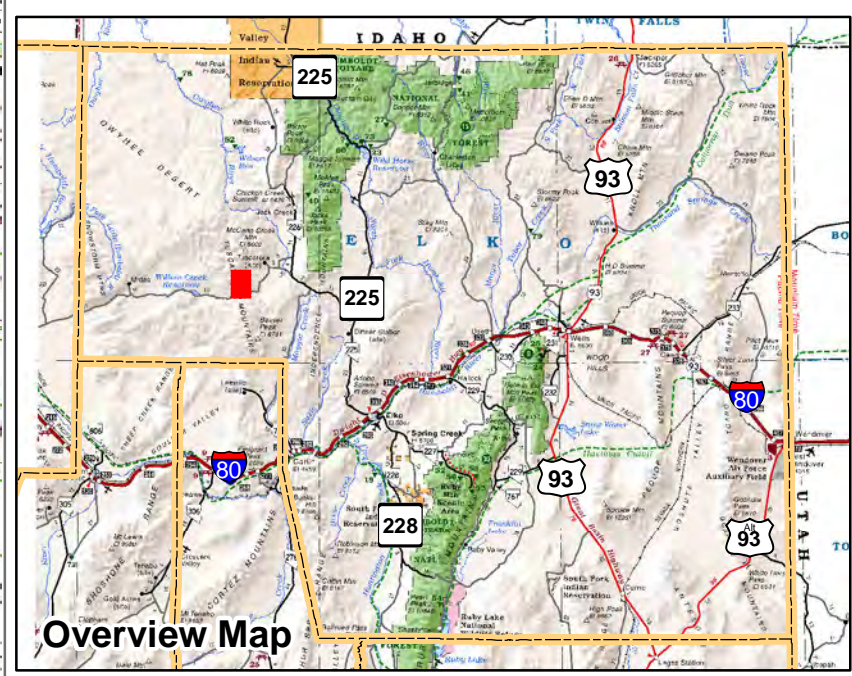

004-750
Township 39N Range 50E
of the Mount Diablo Meridian, Nevada

- Legend**
- Subject Parcel
 - Parcel
 - Public Land
 - Lot
 - Township/Range
 - Section

This map does NOT represent a survey. It is compiled from official records, including surveys and deeds. Recorded documents should be used for detailed legal information. Unless approved by Elko County Assessor, other uses are forbidden.