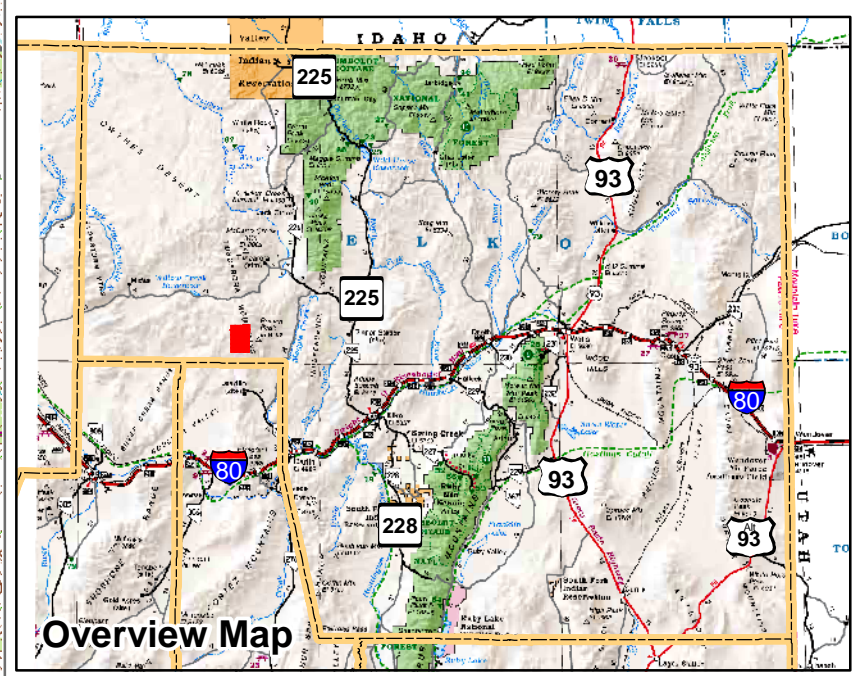

004-730
Township 37N Range 50E
of the Mount Diablo Meridian, Nevada

Legend

- Subject Parcel
- Parcel
- Public Land
- Lot
- Township/Range
- Section

This map does NOT represent a survey. It is compiled from official records, including surveys and deeds. Recorded documents should be used for detailed legal information. Unless approved by Elko County Assessor, other uses are forbidden.