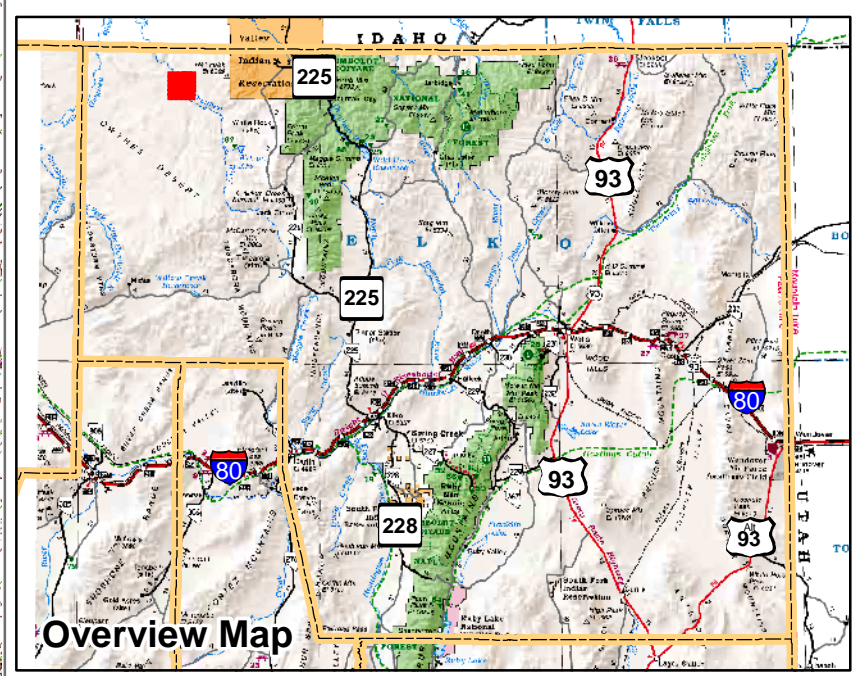

004-700
Township 46N Range 49E
of the Mount Diablo Meridian, Nevada

Legend

- Subject Parcel
- Parcel
- Public Land
- Lot
- Township/Range
- Section

This map does NOT represent a survey. It is compiled from official records, including surveys and deeds. Recorded documents should be used for detailed legal information. Unless approved by Elko County Assessor, other uses are forbidden.