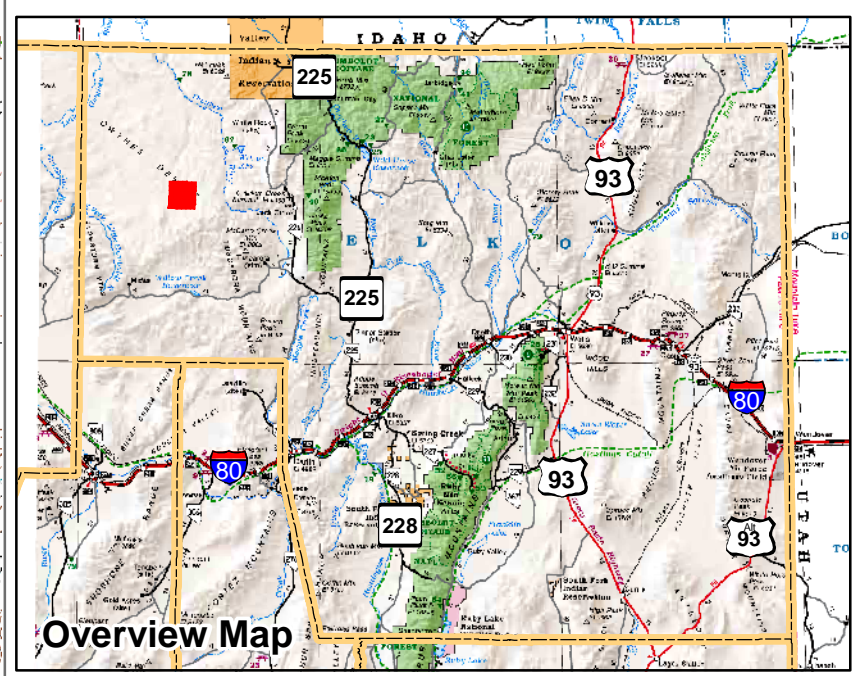

004-660
Township 42N Range 49E
of the Mount Diablo Meridian, Nevada

- Legend**
- Subject Parcel
 - Parcel
 - Public Land
 - Lot
 - Township/Range
 - Section

This map does NOT represent a survey. It is compiled from official records, including surveys and deeds. Recorded documents should be used for detailed legal information. Unless approved by Elko County Assessor, other uses are forbidden.