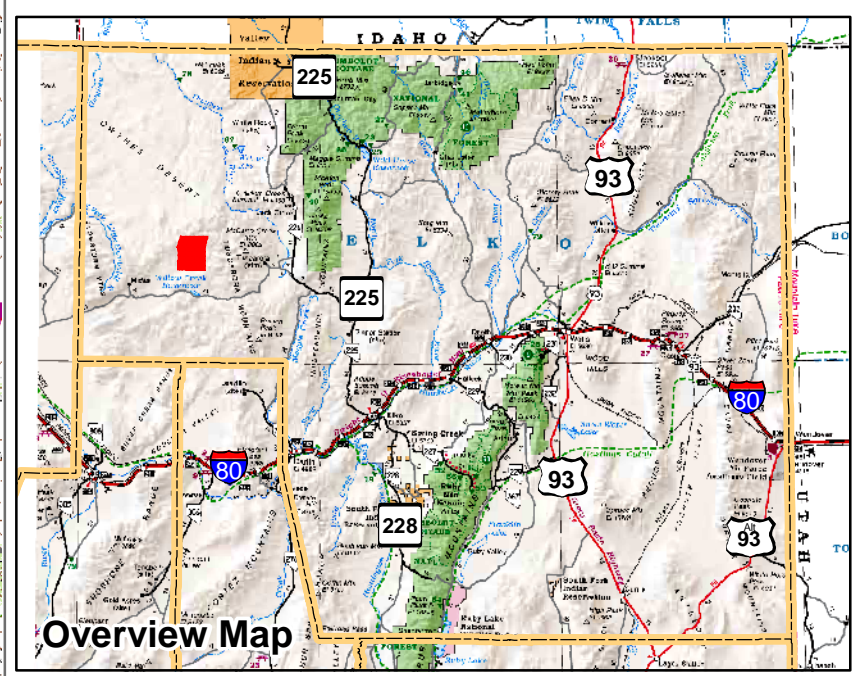

004-640
Township 40N Range 49E
of the Mount Diablo Meridian, Nevada

Legend

- Subject Parcel
- Parcel
- Public Land
- Lot
- Township/Range
- Section

This map does NOT represent a survey. It is compiled from official records, including surveys and deeds. Recorded documents should be used for detailed legal information. Unless approved by Elko County Assessor, other uses are forbidden.