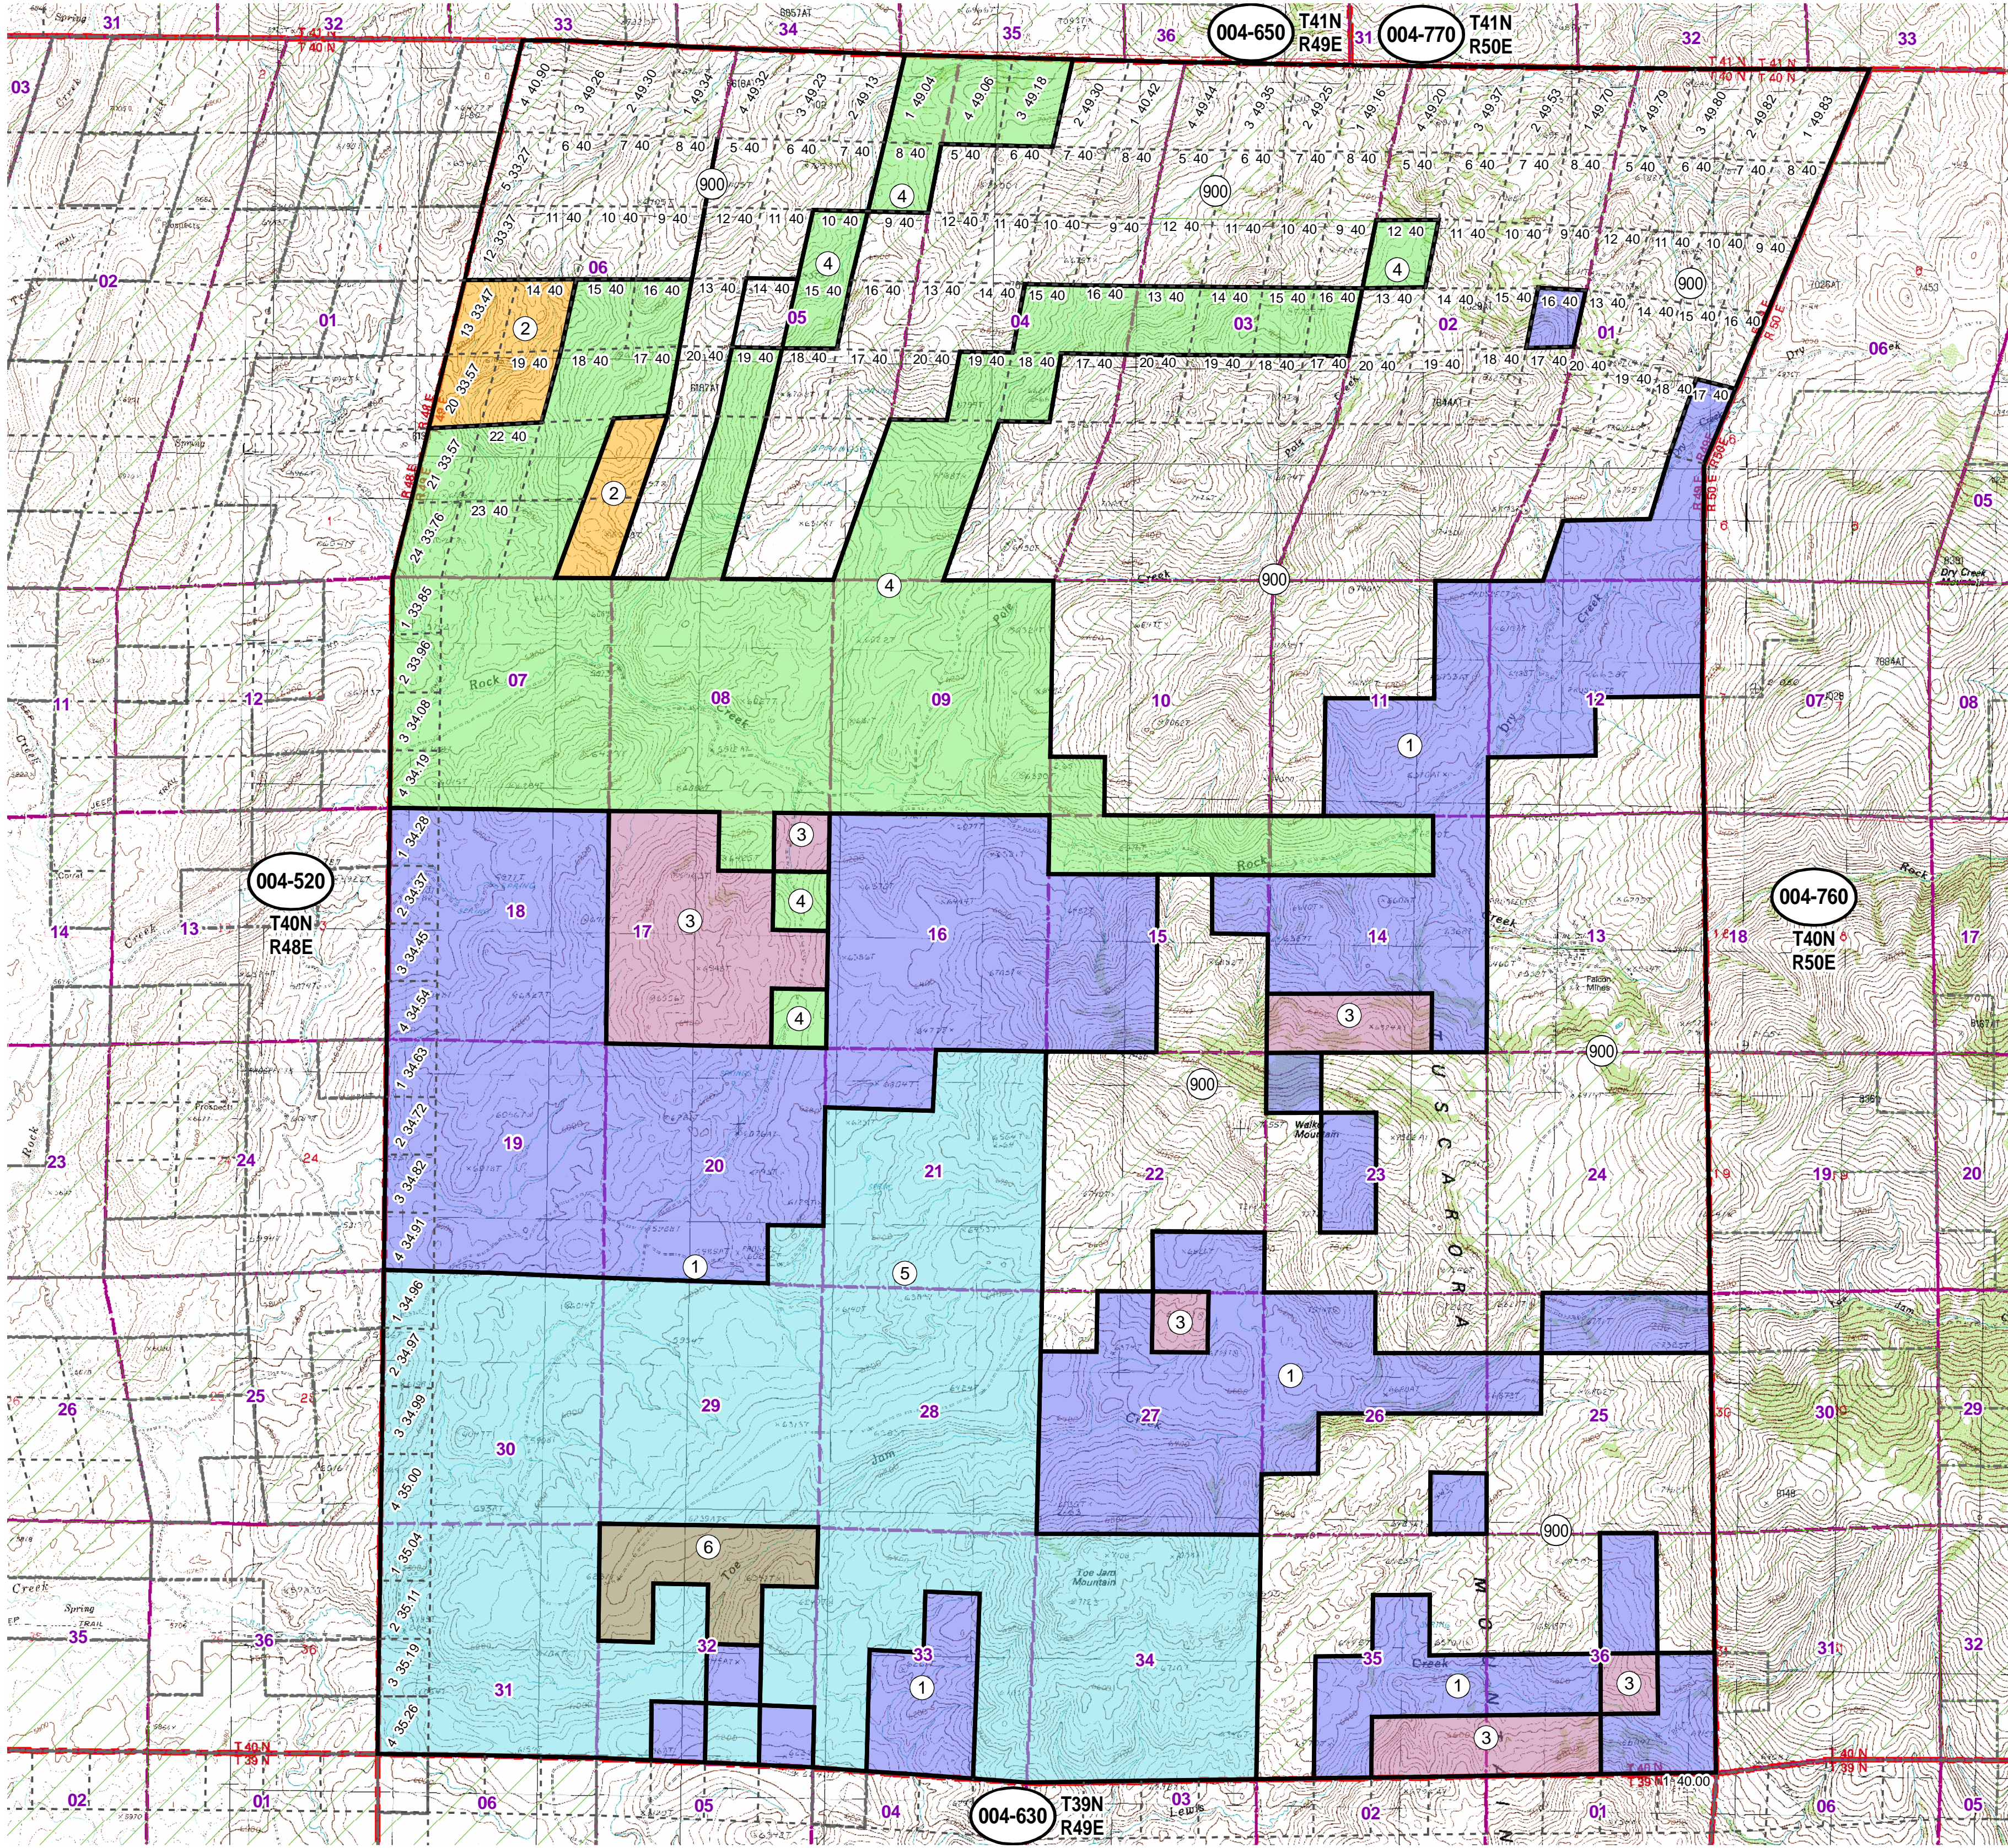

004-640
Township 40N Range 49E
of the Mount Diablo Meridian, Nevada

Legend

- Subject Parcel
- Parcel
- Public Land
- Lot
- Township/Range
- Section

This map does NOT represent a survey. It is compiled from official records, including surveys and deeds. Recorded documents should be used for detailed legal information. Unless approved by Elko County Assessor, other uses are forbidden.

Reference Documents:

FOR ASSESSMENT USE ONLY

Background DRG was downloaded from the W. M. Keck Earth Sciences & Mining Research Information Center.
 Product of GIS
 Last Update 11/09/2010