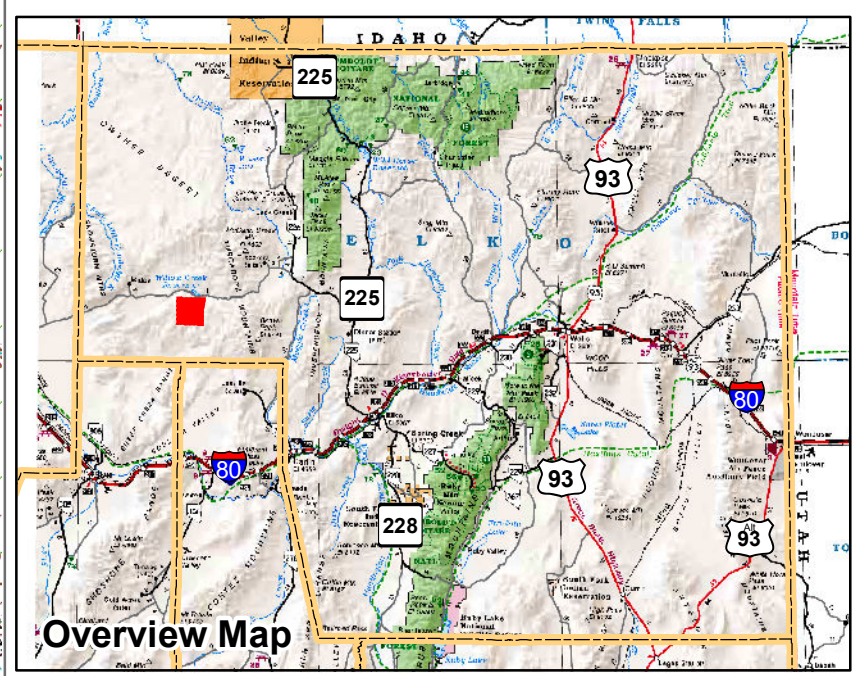

004-620
Township 38N Range 49E
of the Mount Diablo Meridian, Nevada

Legend

- Subject Parcel
- Parcel
- Public Land
- Lot
- Township/Range
- Section

This map does NOT represent a survey. It is compiled from official records, including surveys and deeds. Recorded documents should be used for detailed legal information. Unless approved by Elko County Assessor, other uses are forbidden.