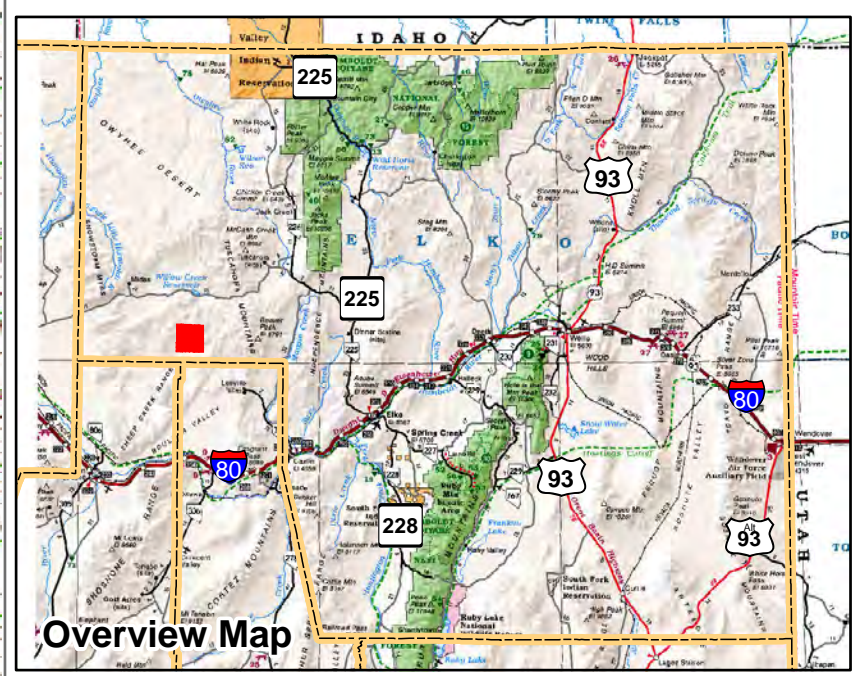

004-610
Township 37N Range 49E
of the Mount Diablo Meridian, Nevada

- Legend**
- Subject Parcel
 - Parcel
 - Public Land
 - Lot
 - Road
 - Section
 - Township/Range
 - County Line

This map does NOT represent a survey. It is compiled from official records, including surveys and deeds. Recorded documents should be used for detailed legal information. Unless approved by Elko County Assessor, other uses are forbidden.

Reference Documents:
Parcel Map # 273280, 709404

FOR ASSESSMENT USE ONLY

Background DRG was downloaded from the W. M. Keck Earth Sciences & Mining Research Information Center.
Product of GIS
Last Update 03/17/2016 JLS