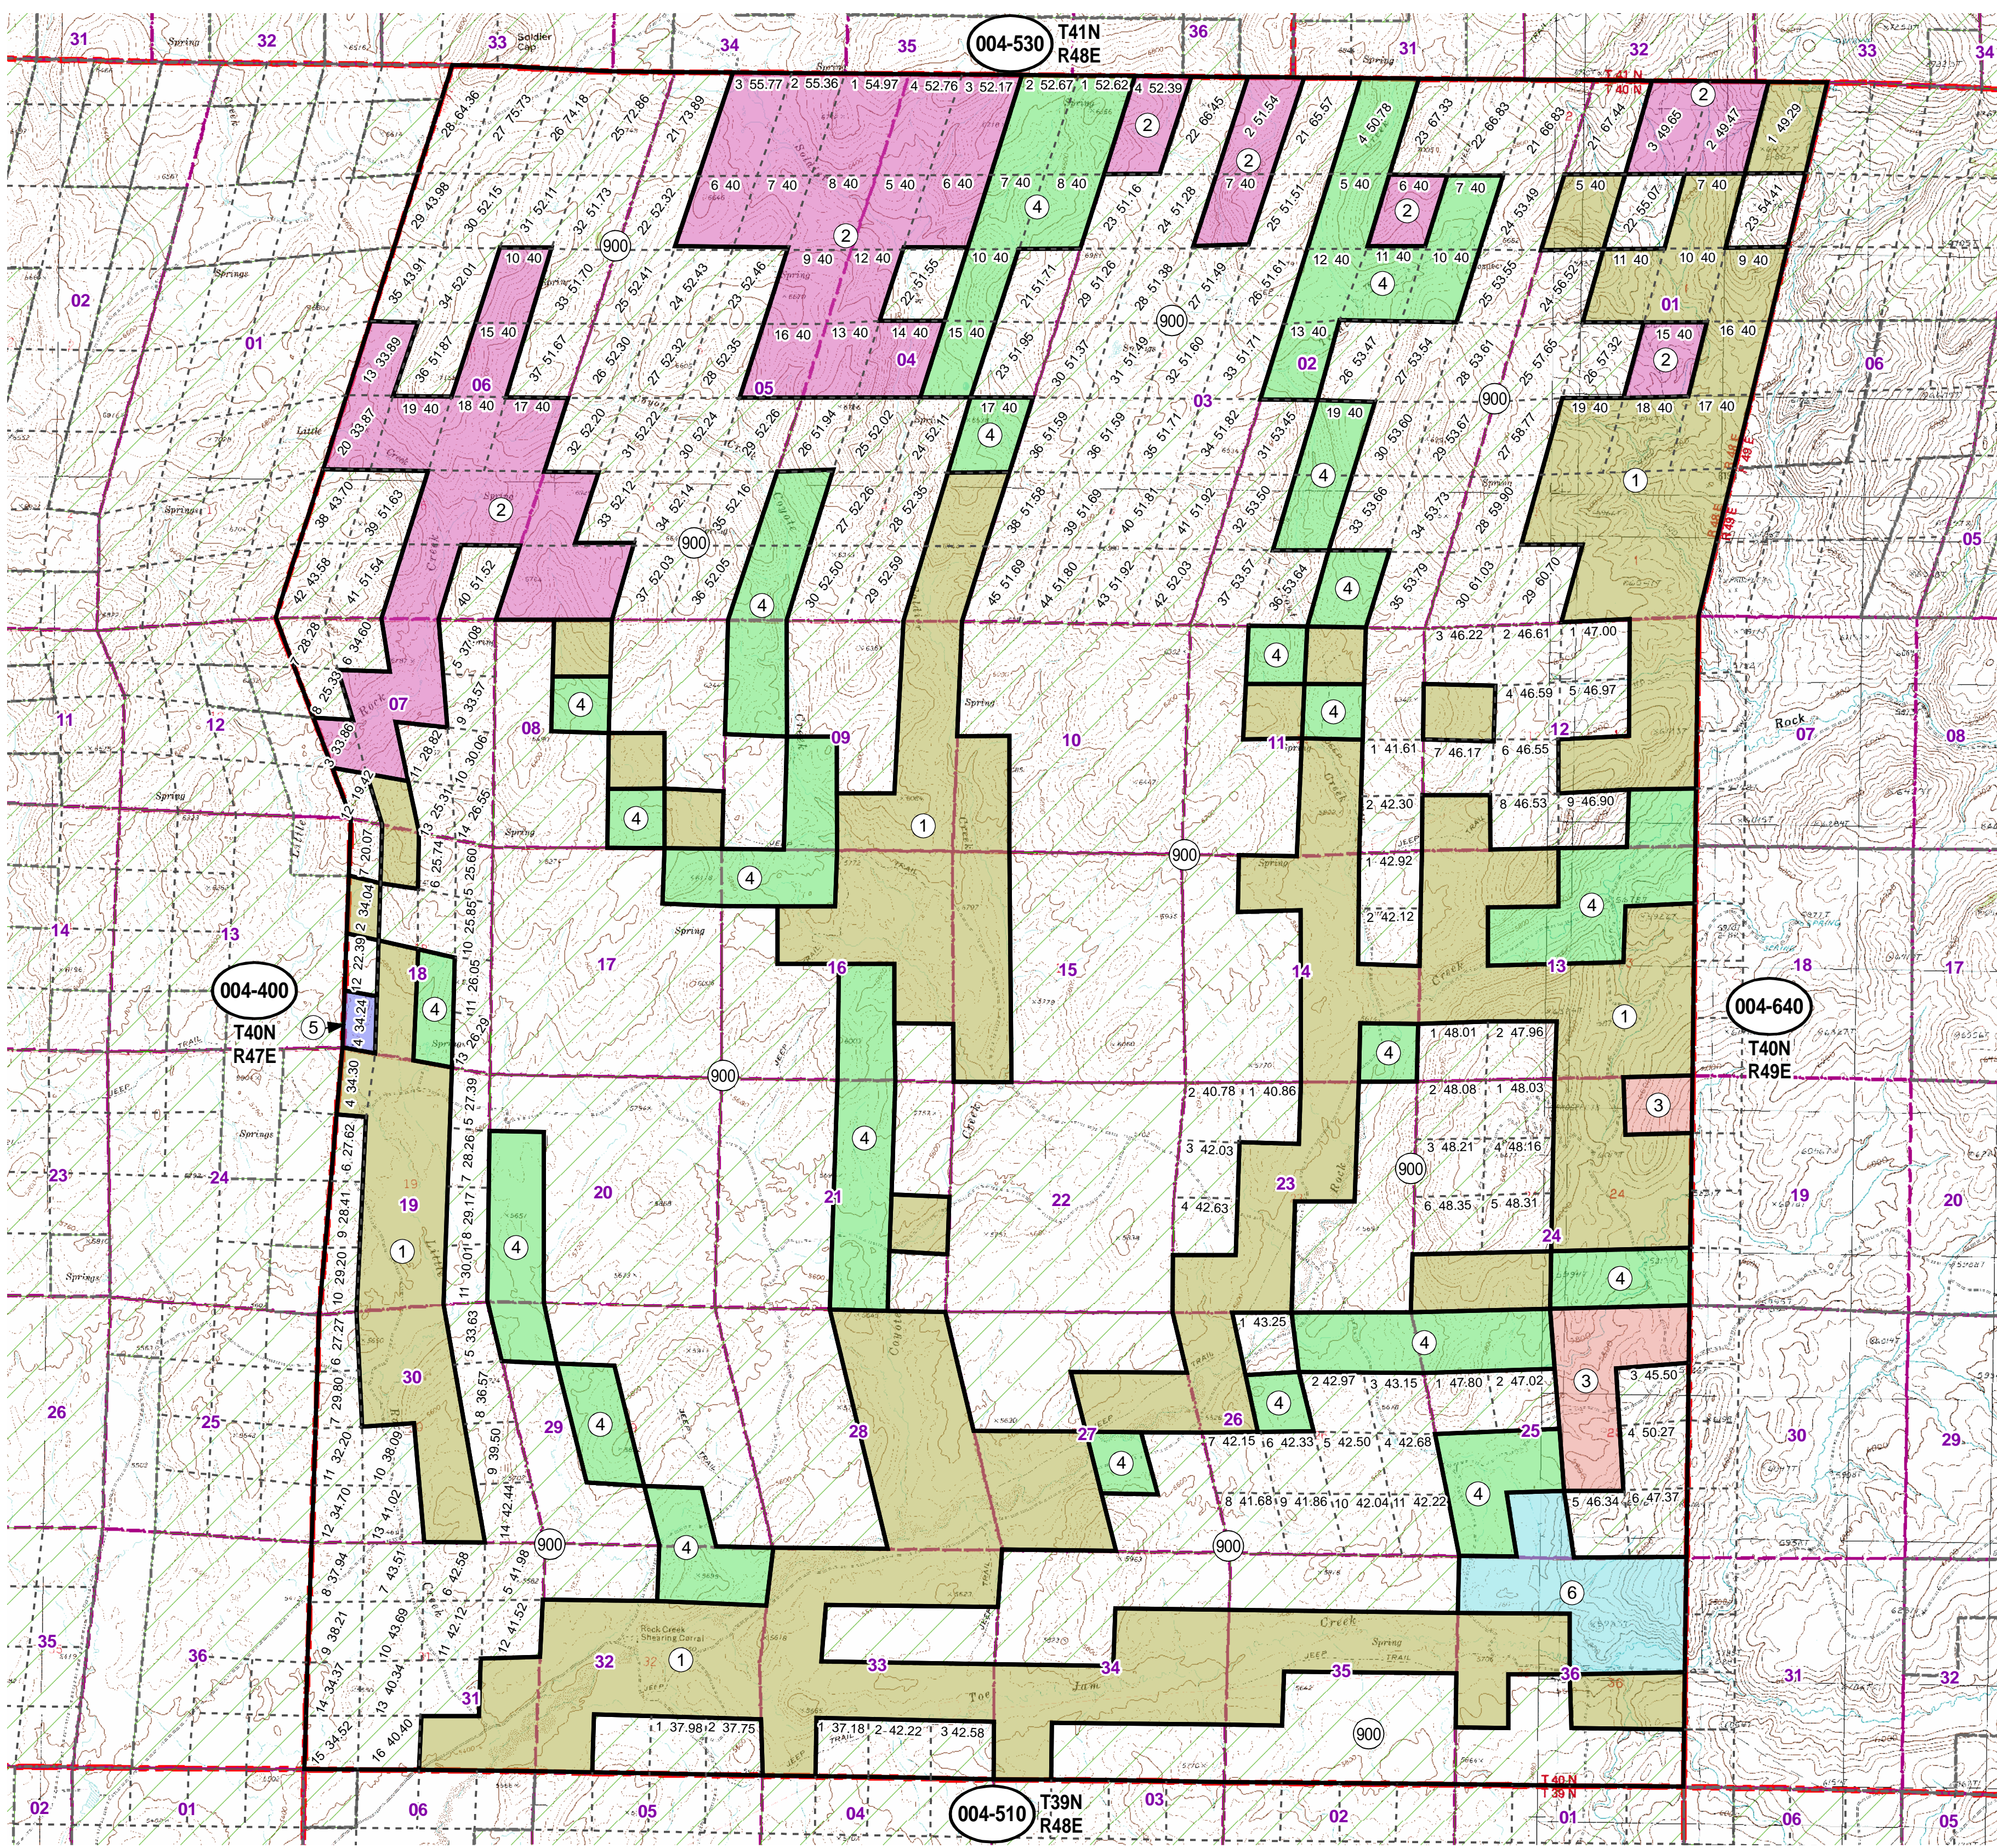

004-520

Township 40N Range 48E

of the Mount Diablo Meridian, Nevada

- Legend**
- Subject Parcel
 - Parcel
 - Public Land
 - Lot
 - Township/Range
 - Section

This map does NOT represent a survey. It is compiled from official records, including surveys and deeds. Recorded documents should be used for detailed legal information. Unless approved by Elko County Assessor, other uses are forbidden.

Reference Documents:

FOR ASSESSMENT USE ONLY

Background DRG was downloaded from the W. M. Keck Earth Sciences & Mining Research Information Center.
Product of GIS
Last Update 11/09/2010 JLS