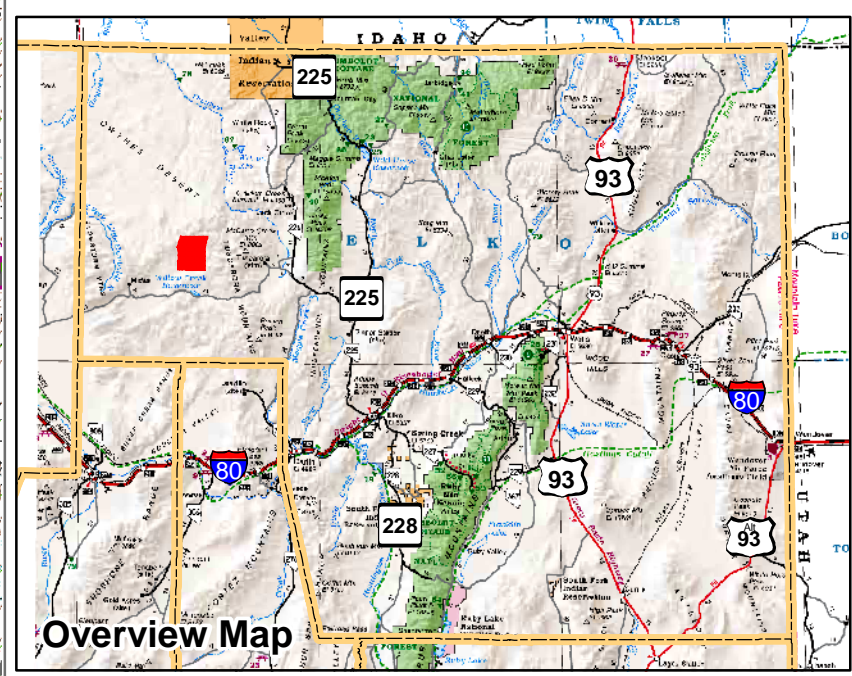

004-520

Township 40N Range 48E

of the Mount Diablo Meridian, Nevada

- Legend**
- Subject Parcel
 - Parcel
 - Public Land
 - Lot
 - Township/Range
 - Section

This map does NOT represent a survey. It is compiled from official records, including surveys and deeds. Recorded documents should be used for detailed legal information. Unless approved by Elko County Assessor, other uses are forbidden.