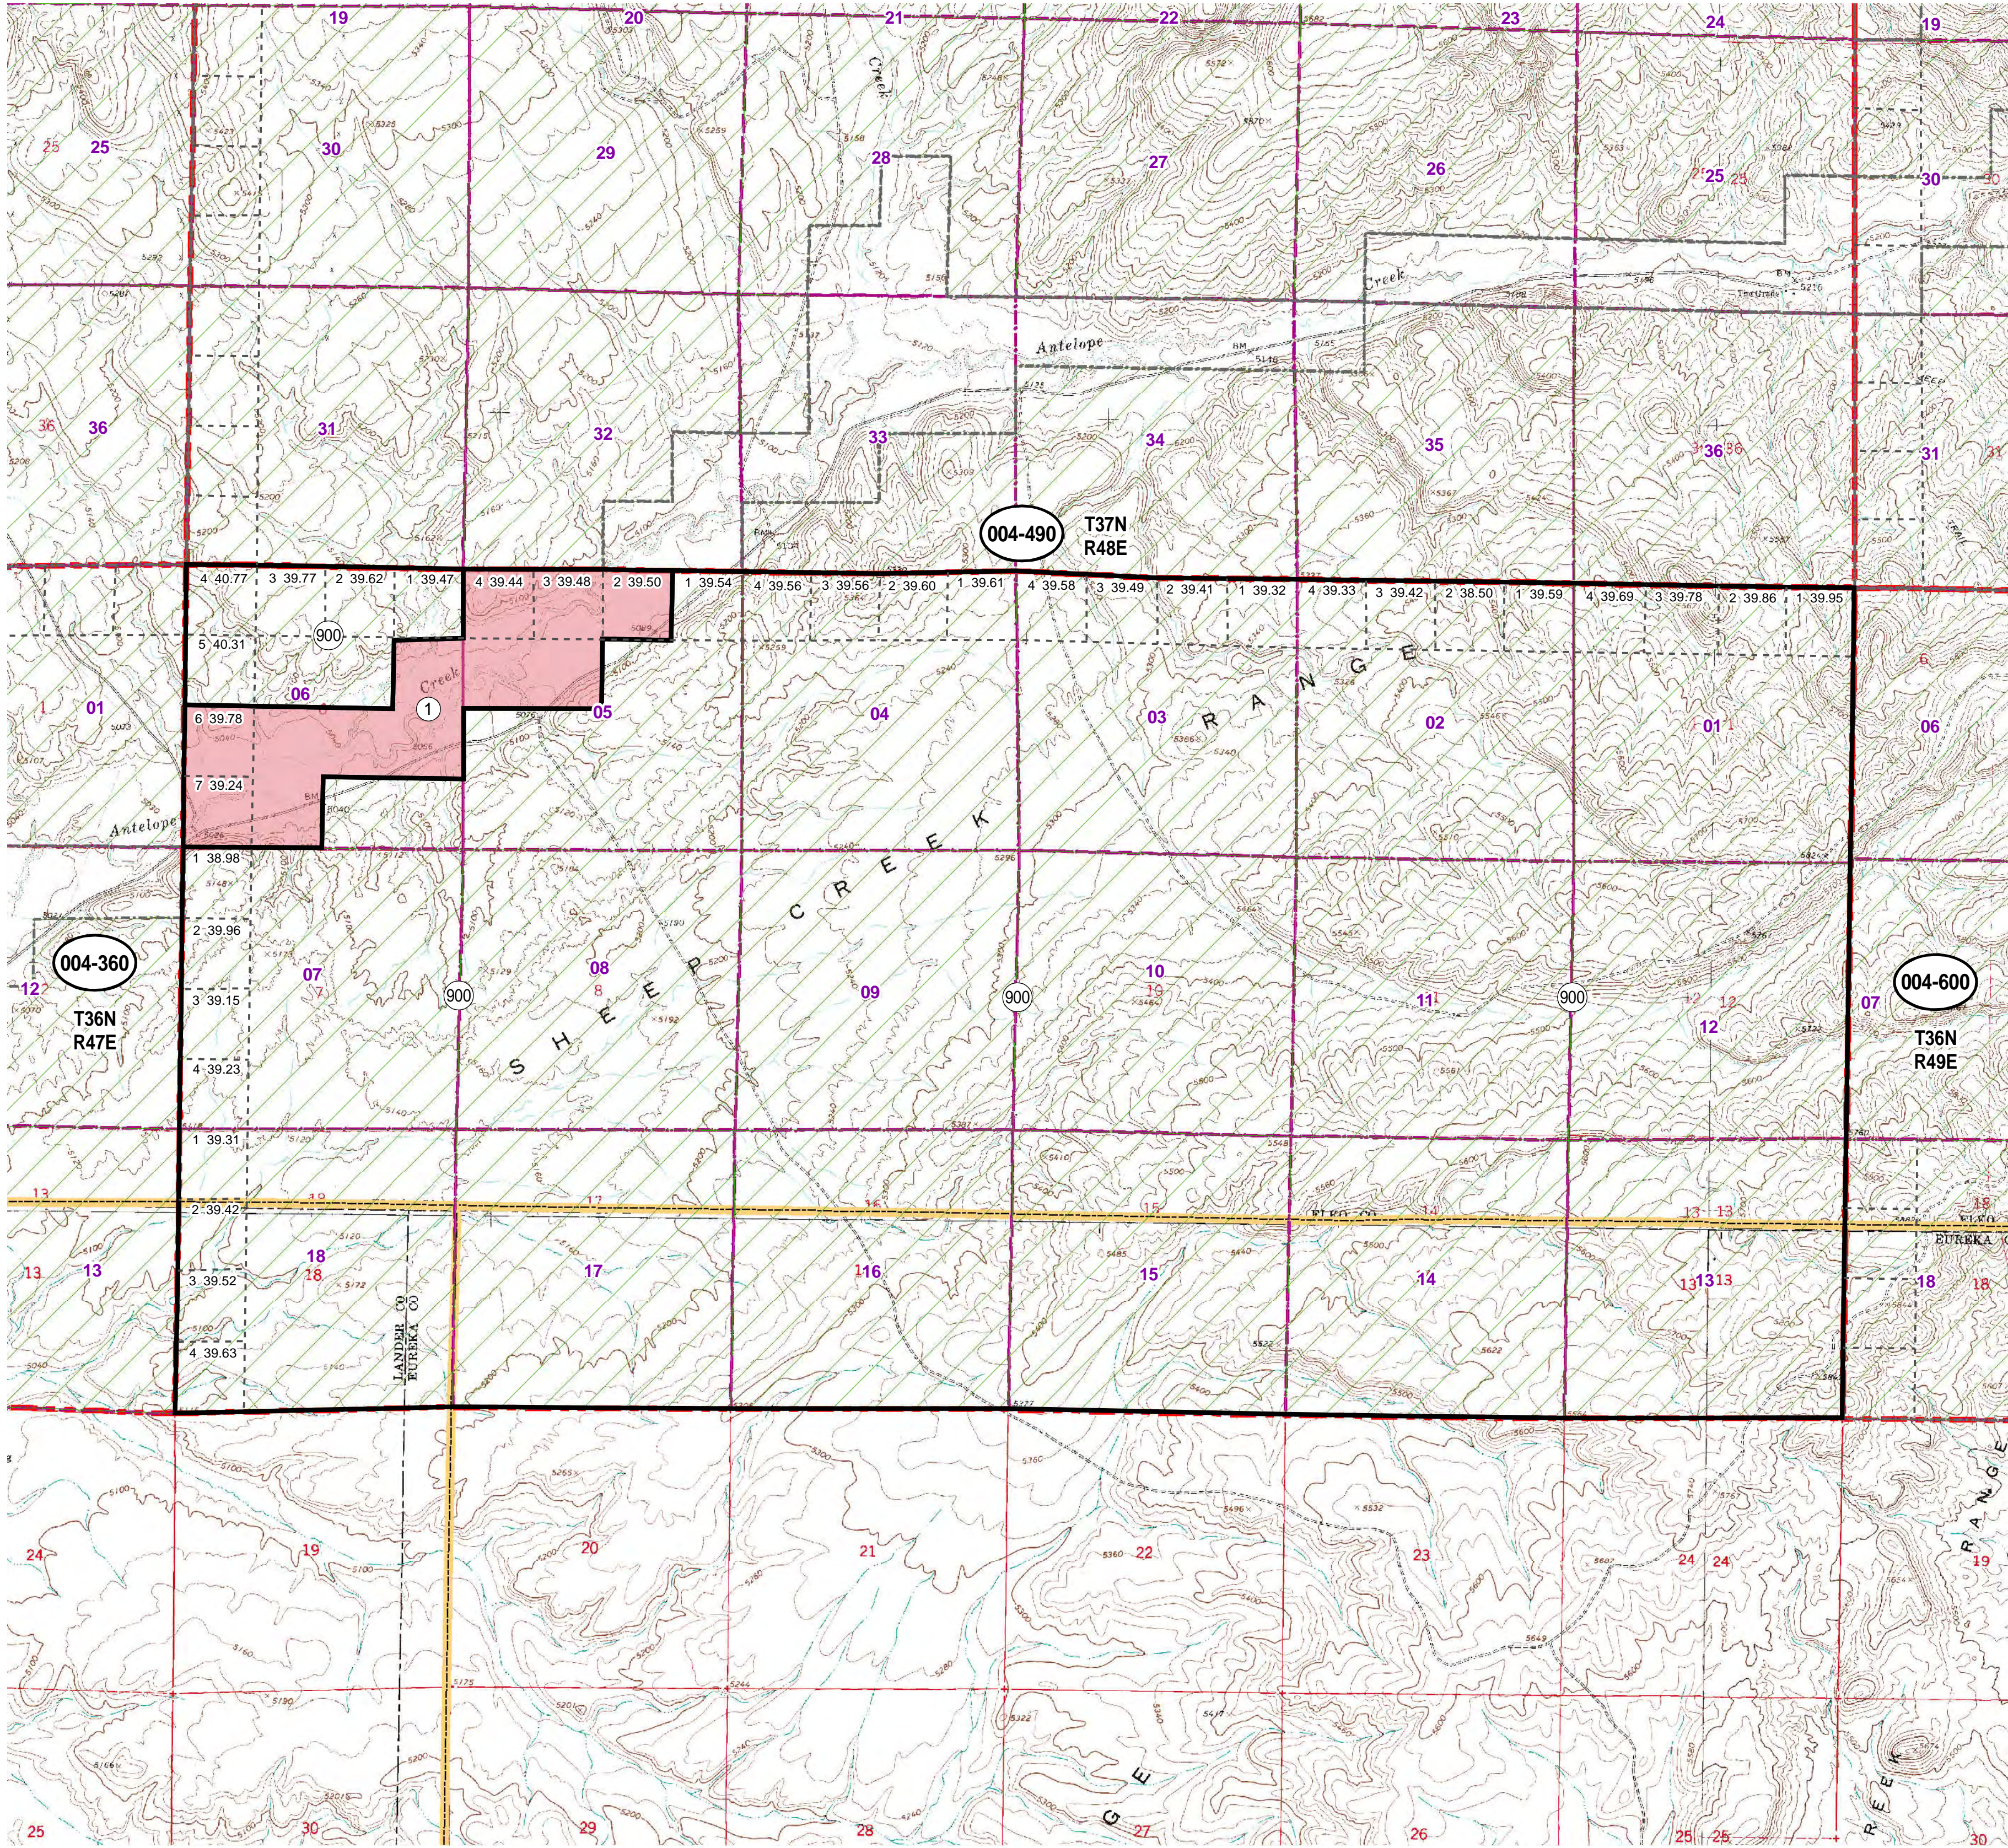

004-480
Township 36N Range 48E
of the Mount Diablo Meridian, Nevada

- Legend**
- Subject Parcel
 - Parcel
 - Public Land
 - Lot
 - Section
 - Township/Range
 - County Line

This map does NOT represent a survey. It is compiled from official records, including surveys and deeds. Recorded documents should be used for detailed legal information. Unless approved by Elko County Assessor, other uses are forbidden.

Reference Documents:

FOR ASSESSMENT USE ONLY

Background DRG was downloaded from the W. M. Keck Earth Sciences & Mining Research Information Center.
 Product of GIS
 Last Update 10/17/2011 JLS