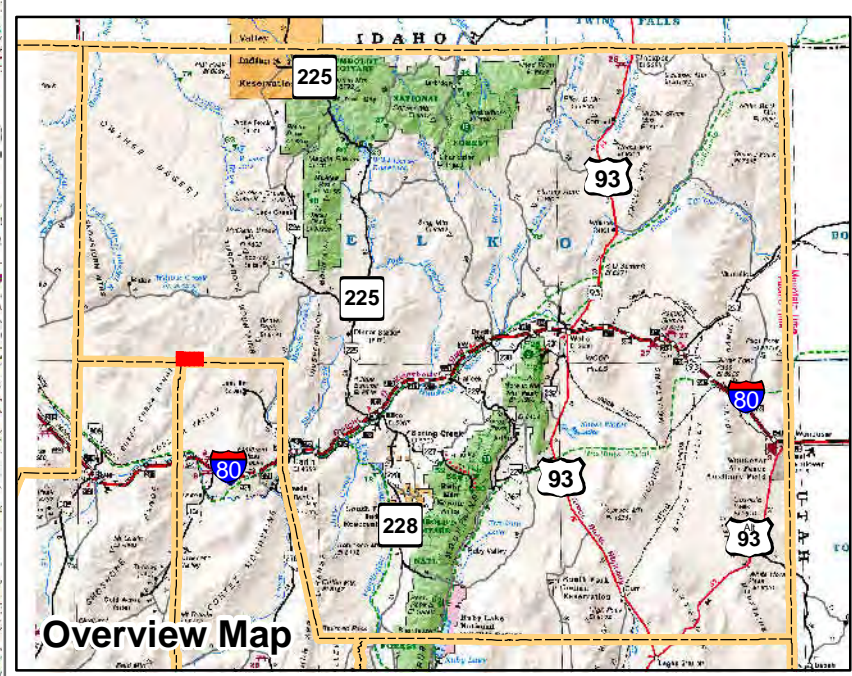

004-480
Township 36N Range 48E
of the Mount Diablo Meridian, Nevada

- Legend**
- Subject Parcel
 - Parcel
 - Public Land
 - Lot
 - Section
 - Township/Range
 - County Line

This map does NOT represent a survey. It is compiled from official records, including surveys and deeds. Recorded documents should be used for detailed legal information. Unless approved by Elko County Assessor, other uses are forbidden.