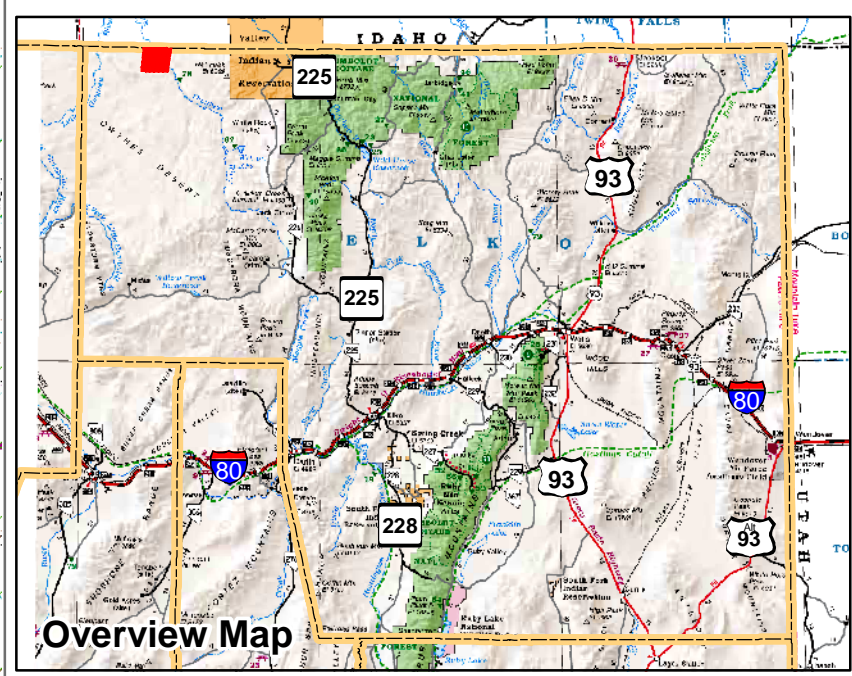

004-470
Township 47N Range 47E
of the Mount Diablo Meridian, Nevada

- Legend**
- Subject Parcel
 - Parcel
 - Public Land
 - Lot
 - Township/Range
 - Section

This map does NOT represent a survey. It is compiled from official records, including surveys and deeds. Recorded documents should be used for detailed legal information. Unless approved by Elko County Assessor, other uses are forbidden.