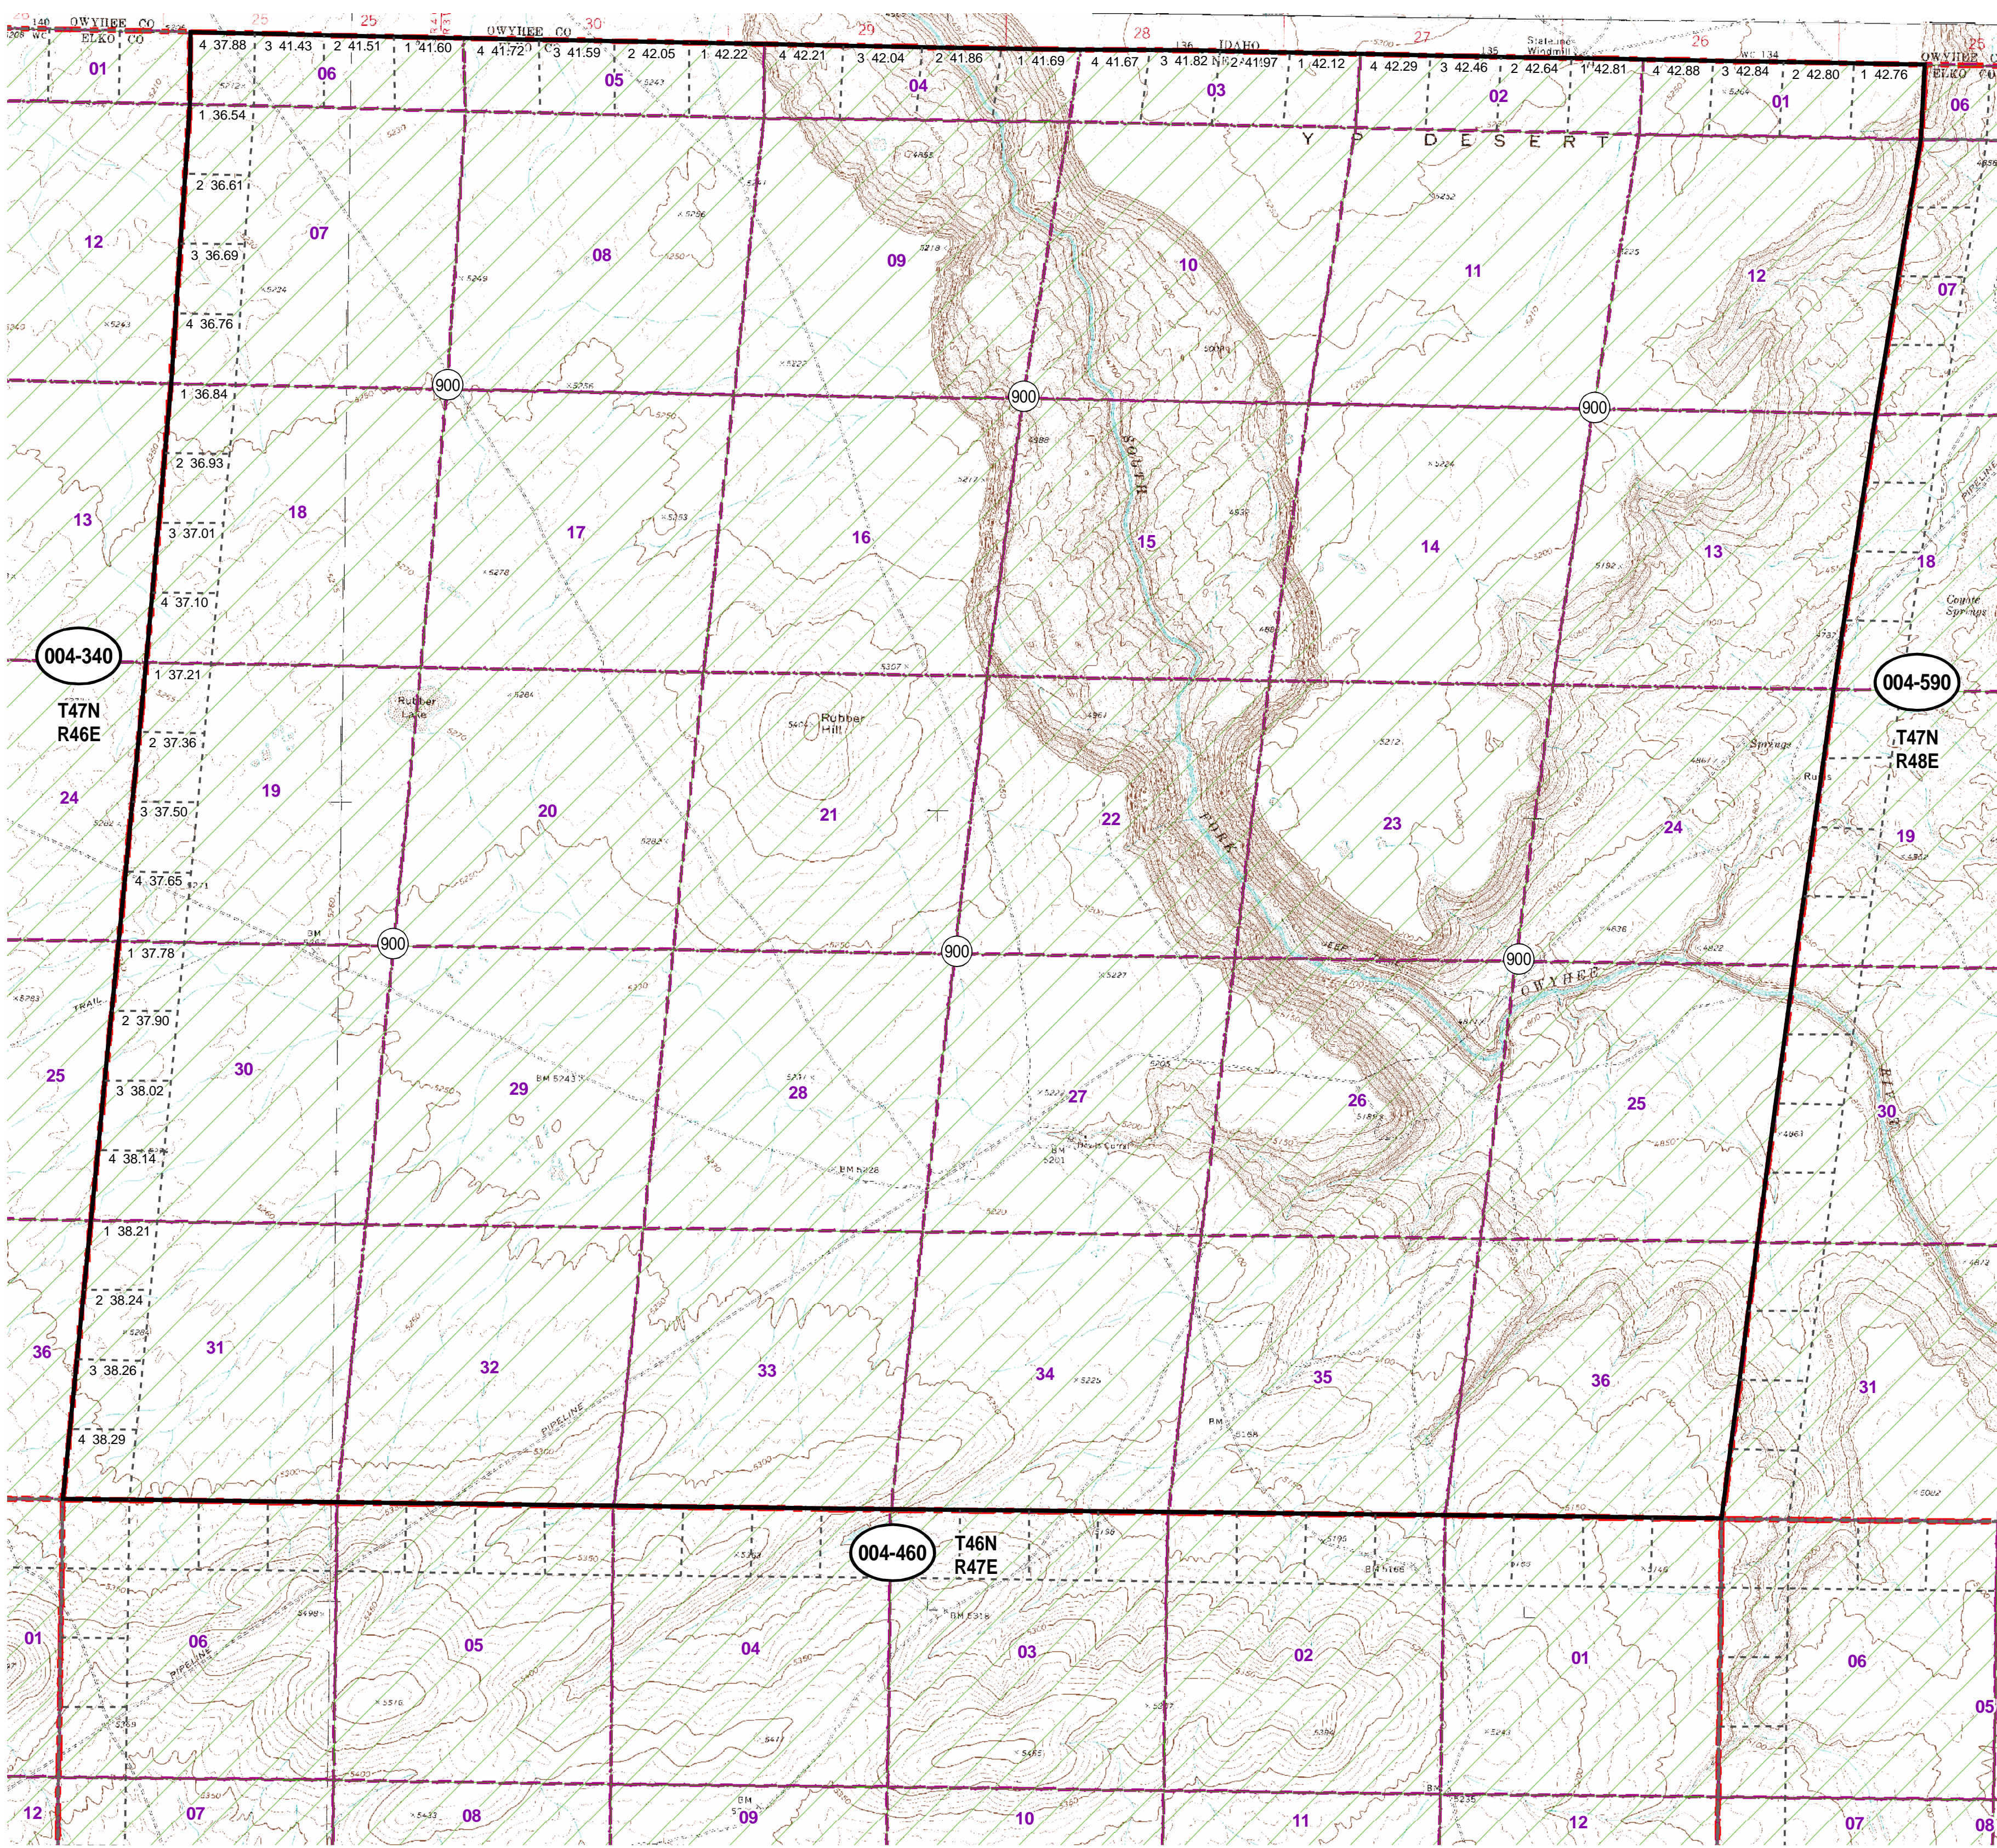

004-470
Township 47N Range 47E
of the Mount Diablo Meridian, Nevada

- Legend**
- Subject Parcel
 - Parcel
 - Public Land
 - Lot
 - Township/Range
 - Section

This map does NOT represent a survey. It is compiled from official records, including surveys and deeds. Recorded documents should be used for detailed legal information. Unless approved by Elko County Assessor, other uses are forbidden.

Reference Documents:

FOR ASSESSMENT USE ONLY

Background DRG was downloaded from the W. M. Keck Earth Sciences & Mining Research Information Center.
 Product of GIS
 Last Update 11/12/2010 JLS