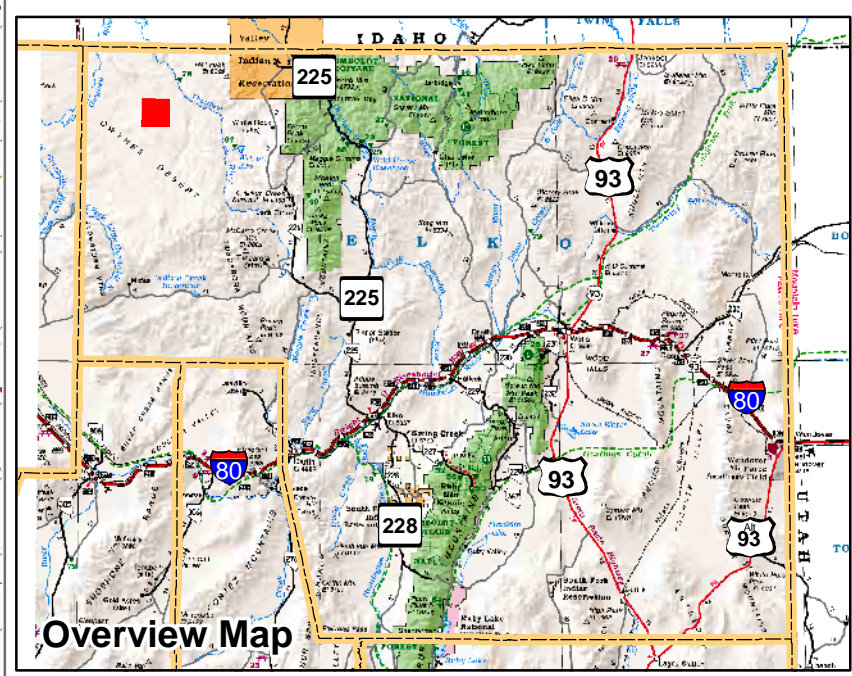

004-450
Township 45N Range 47E
of the Mount Diablo Meridian, Nevada

- Legend**
- Subject Parcel
 - Parcel
 - Public Land
 - Lot
 - Township/Range
 - Section

This map does NOT represent a survey. It is compiled from official records, including surveys and deeds. Recorded documents should be used for detailed legal information. Unless approved by Elko County Assessor, other uses are forbidden.