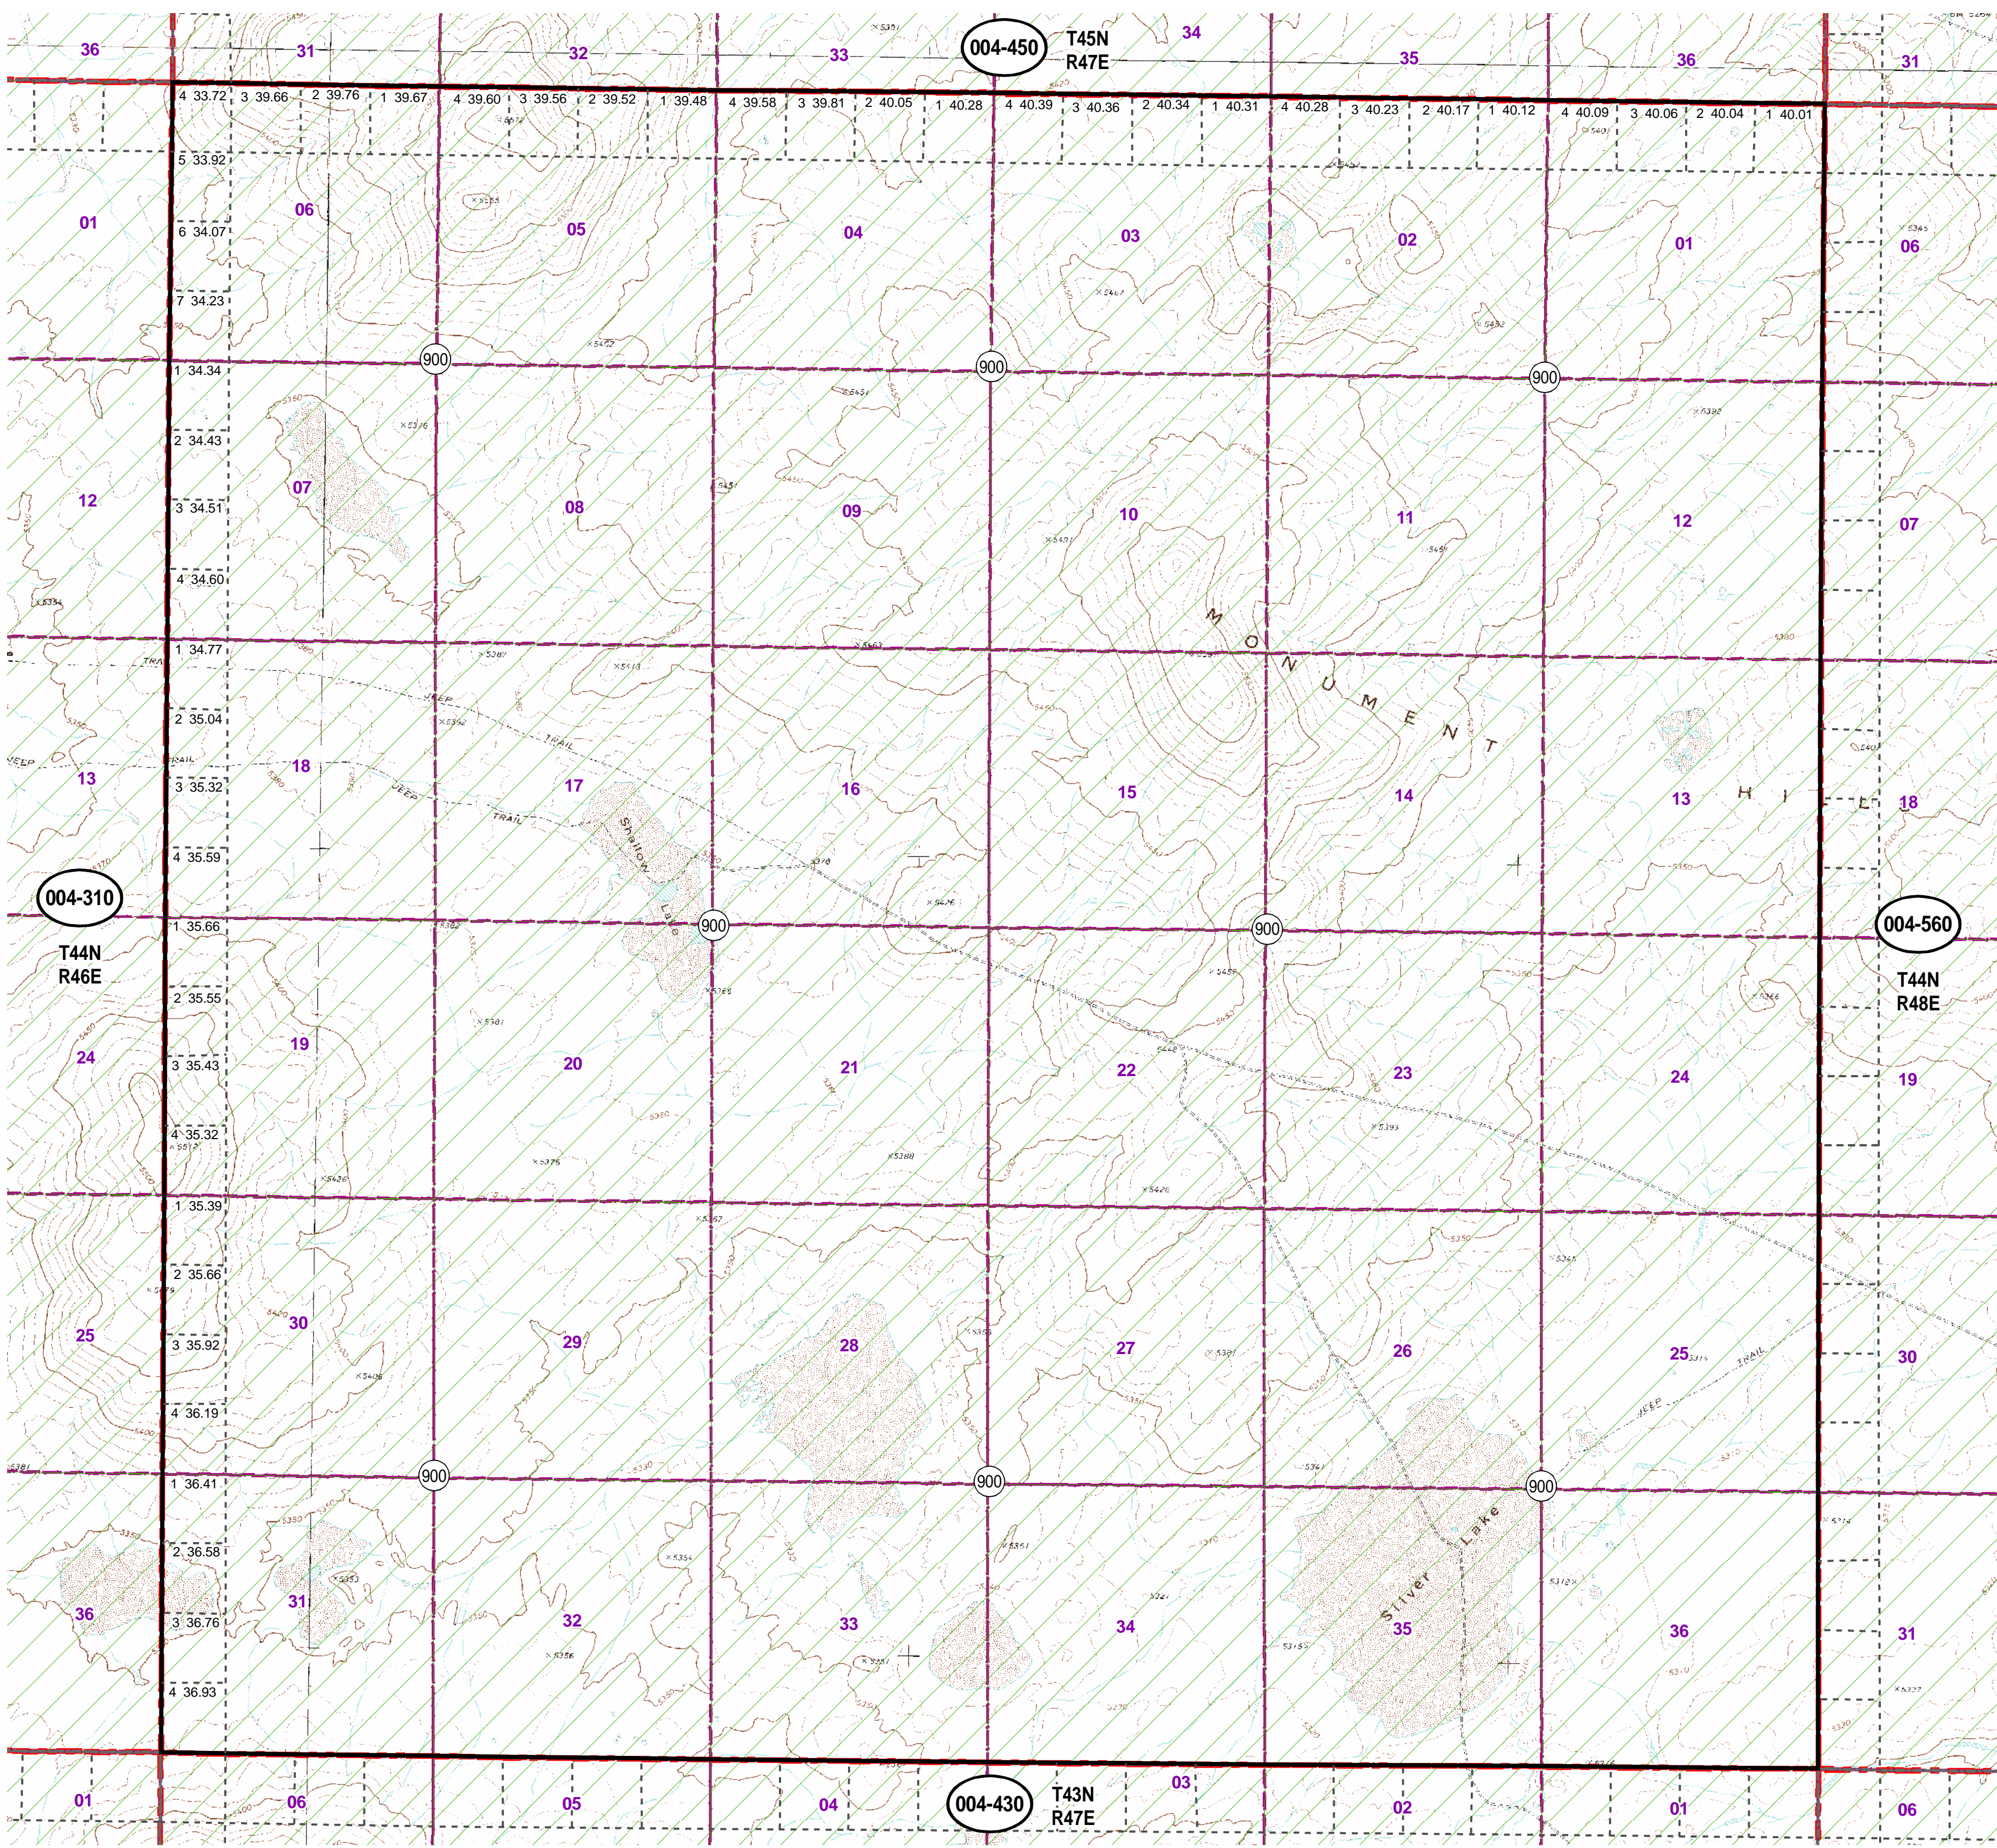

004-440
Township 44N Range 47E
of the Mount Diablo Meridian, Nevada

Legend

- Subject Parcel
- Parcel
- Public Land
- Lot
- Township/Range
- Section

This map does NOT represent a survey. It is compiled from official records, including surveys and deeds. Recorded documents should be used for detailed legal information. Unless approved by Elko County Assessor, other uses are forbidden.

Reference Documents:

FOR ASSESSMENT USE ONLY

Background DRG was downloaded from the W. M. Keck Earth Sciences & Mining Research Information Center.
 Product of GIS
 Last Update 11/12/1010 JLS