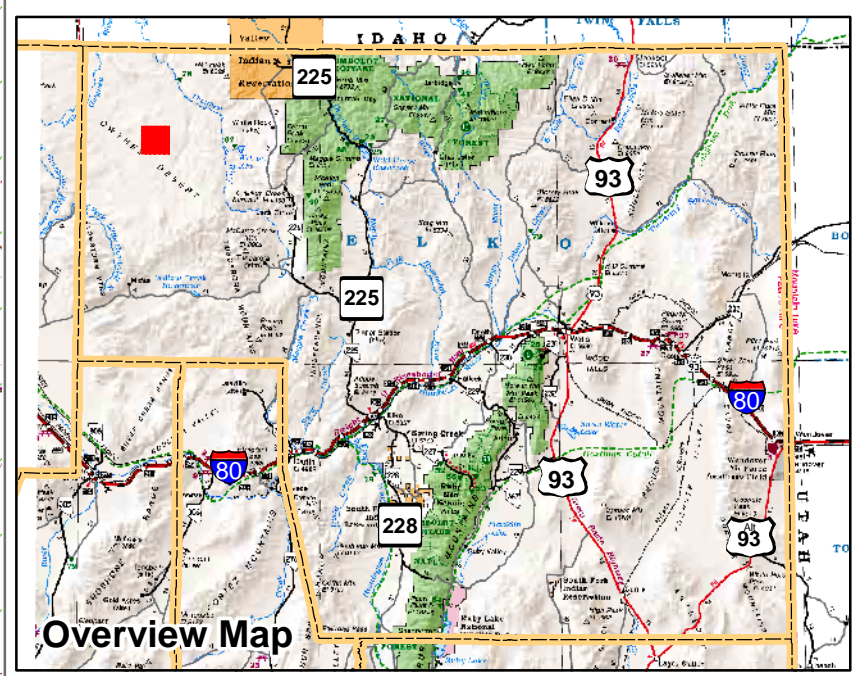

004-440
Township 44N Range 47E
of the Mount Diablo Meridian, Nevada

Legend

- Subject Parcel
- Parcel
- Public Land
- Lot
- Township/Range
- Section

This map does NOT represent a survey. It is compiled from official records, including surveys and deeds. Recorded documents should be used for detailed legal information. Unless approved by Elko County Assessor, other uses are forbidden.