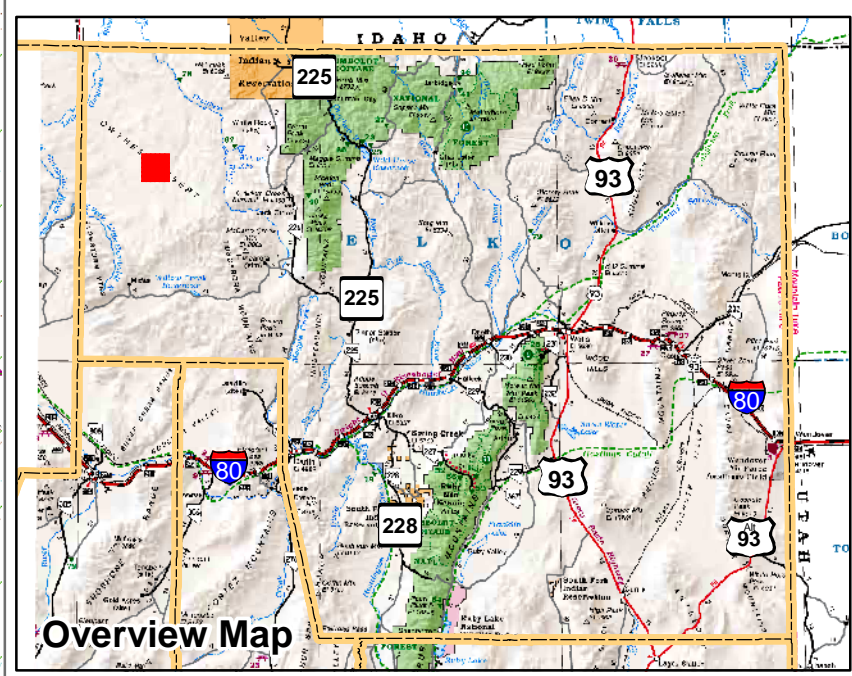

004-430
Township 43N Range 47E
of the Mount Diablo Meridian, Nevada

- Legend**
- Subject Parcel
 - Parcel
 - Public Land
 - Lot
 - Township/Range
 - Section

This map does NOT represent a survey. It is compiled from official records, including surveys and deeds. Recorded documents should be used for detailed legal information. Unless approved by Elko County Assessor, other uses are forbidden.