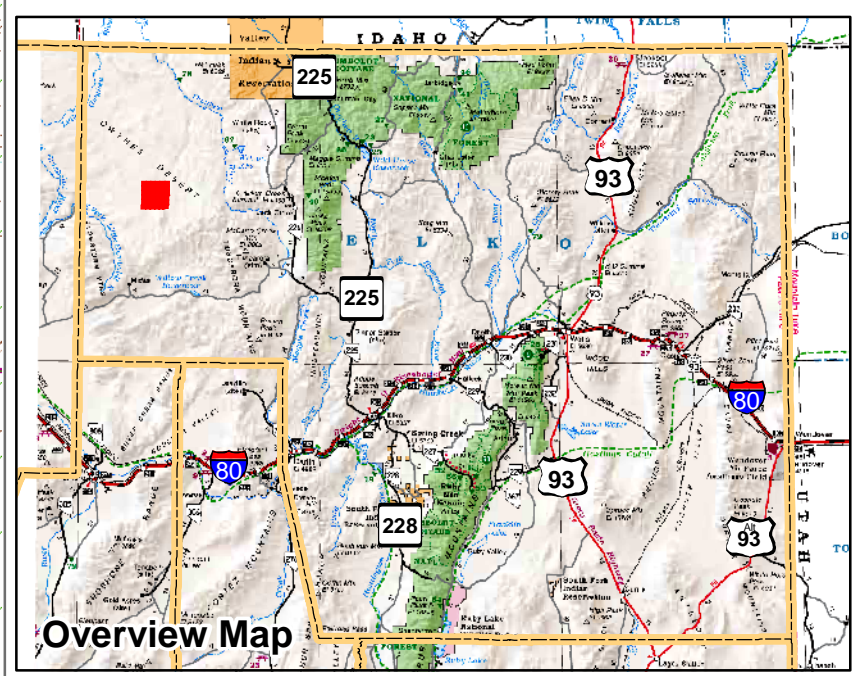

004-420
Township 42N Range 47E
of the Mount Diablo Meridian, Nevada

- Legend**
- Subject Parcel
 - Parcel
 - Public Land
 - Lot
 - Township/Range
 - Section

This map does NOT represent a survey. It is compiled from official records, including surveys and deeds. Recorded documents should be used for detailed legal information. Unless approved by Elko County Assessor, other uses are forbidden.