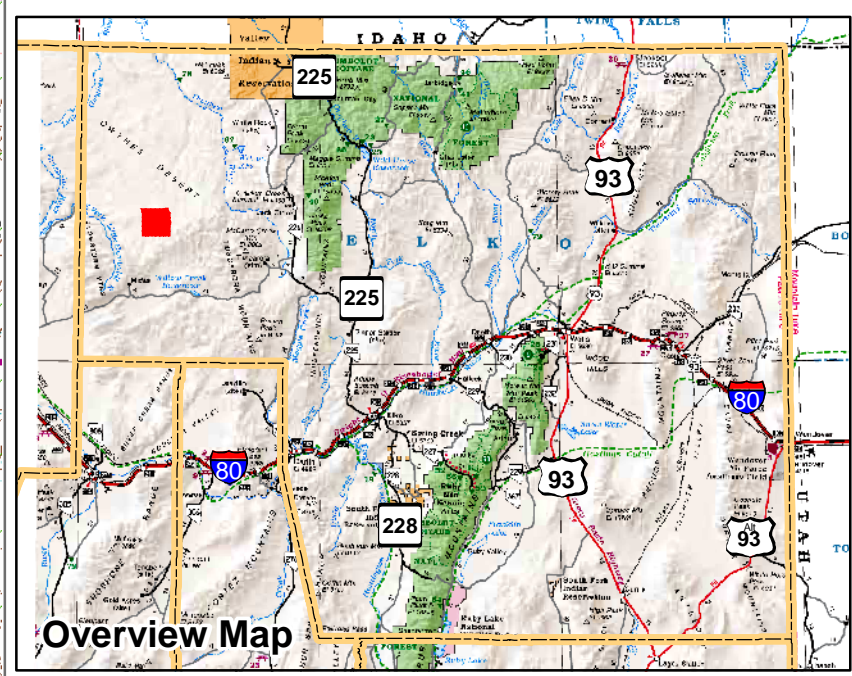

004-410
Township 41N Range 47E
of the Mount Diablo Meridian, Nevada

Legend

- Subject Parcel
- Parcel
- Public Land
- Lot
- Township/Range
- Section

This map does NOT represent a survey. It is compiled from official records, including surveys and deeds. Recorded documents should be used for detailed legal information. Unless approved by Elko County Assessor, other uses are forbidden.