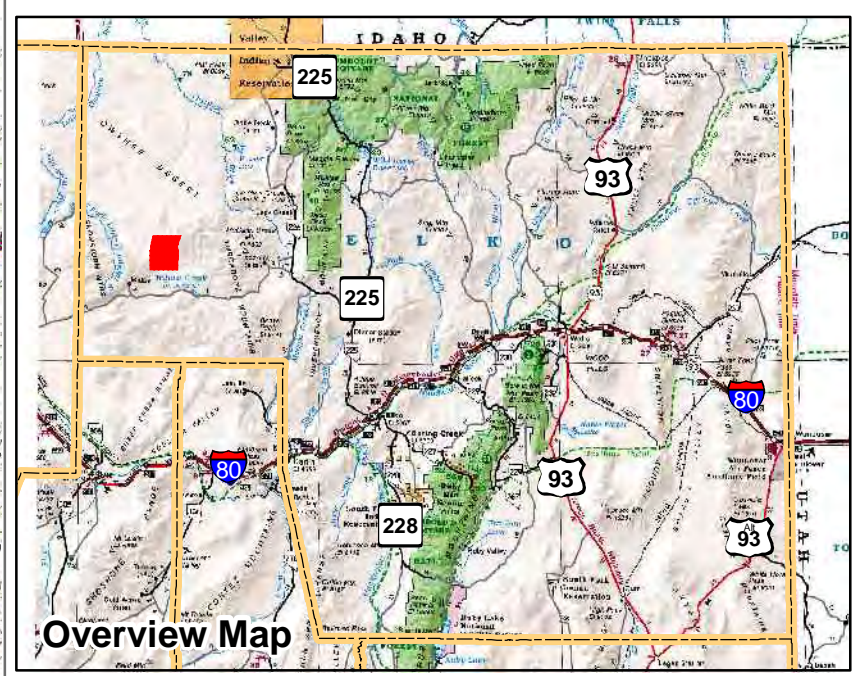

## Township 40N Range 47E

### of the Mount Diablo Meridian, Nevada

#### Legend

- Subject Parcel
- Parcel
- Public Land
- Lot
- Township/Range
- Section

This map does NOT represent a survey. It is compiled from official records, including surveys and deeds. Recorded documents should be used for detailed legal information. Unless approved by Elko County Assessor, other uses are forbidden.