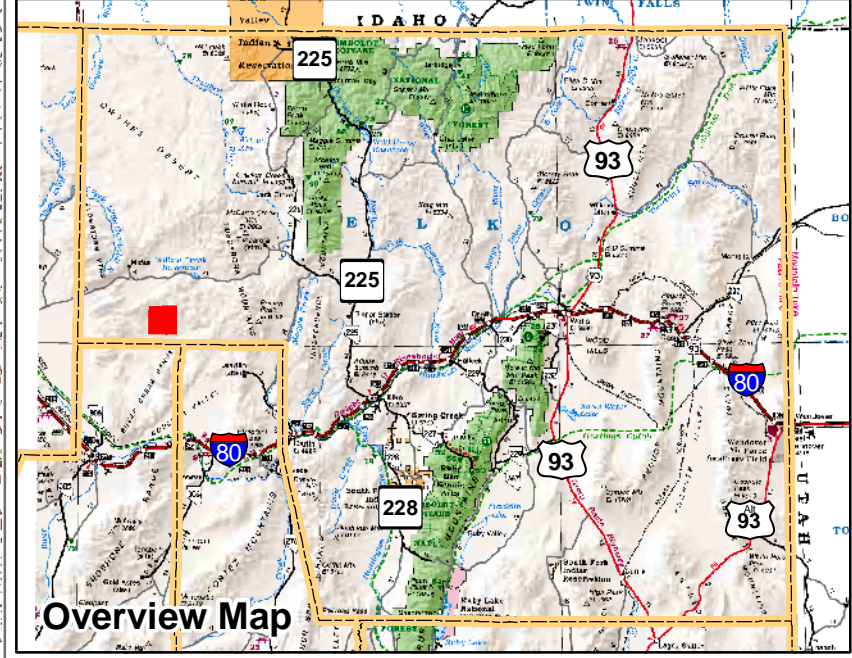

004-370
Township 37N Range 47E
of the Mount Diablo Meridian, Nevada

- Legend**
- Subject Parcel
 - Parcel
 - Public Land
 - Lot
 - Township/Range
 - Section

This map does NOT represent a survey. It is compiled from official records, including surveys and deeds. Recorded documents should be used for detailed legal information. Unless approved by Elko County Assessor, other uses are forbidden.