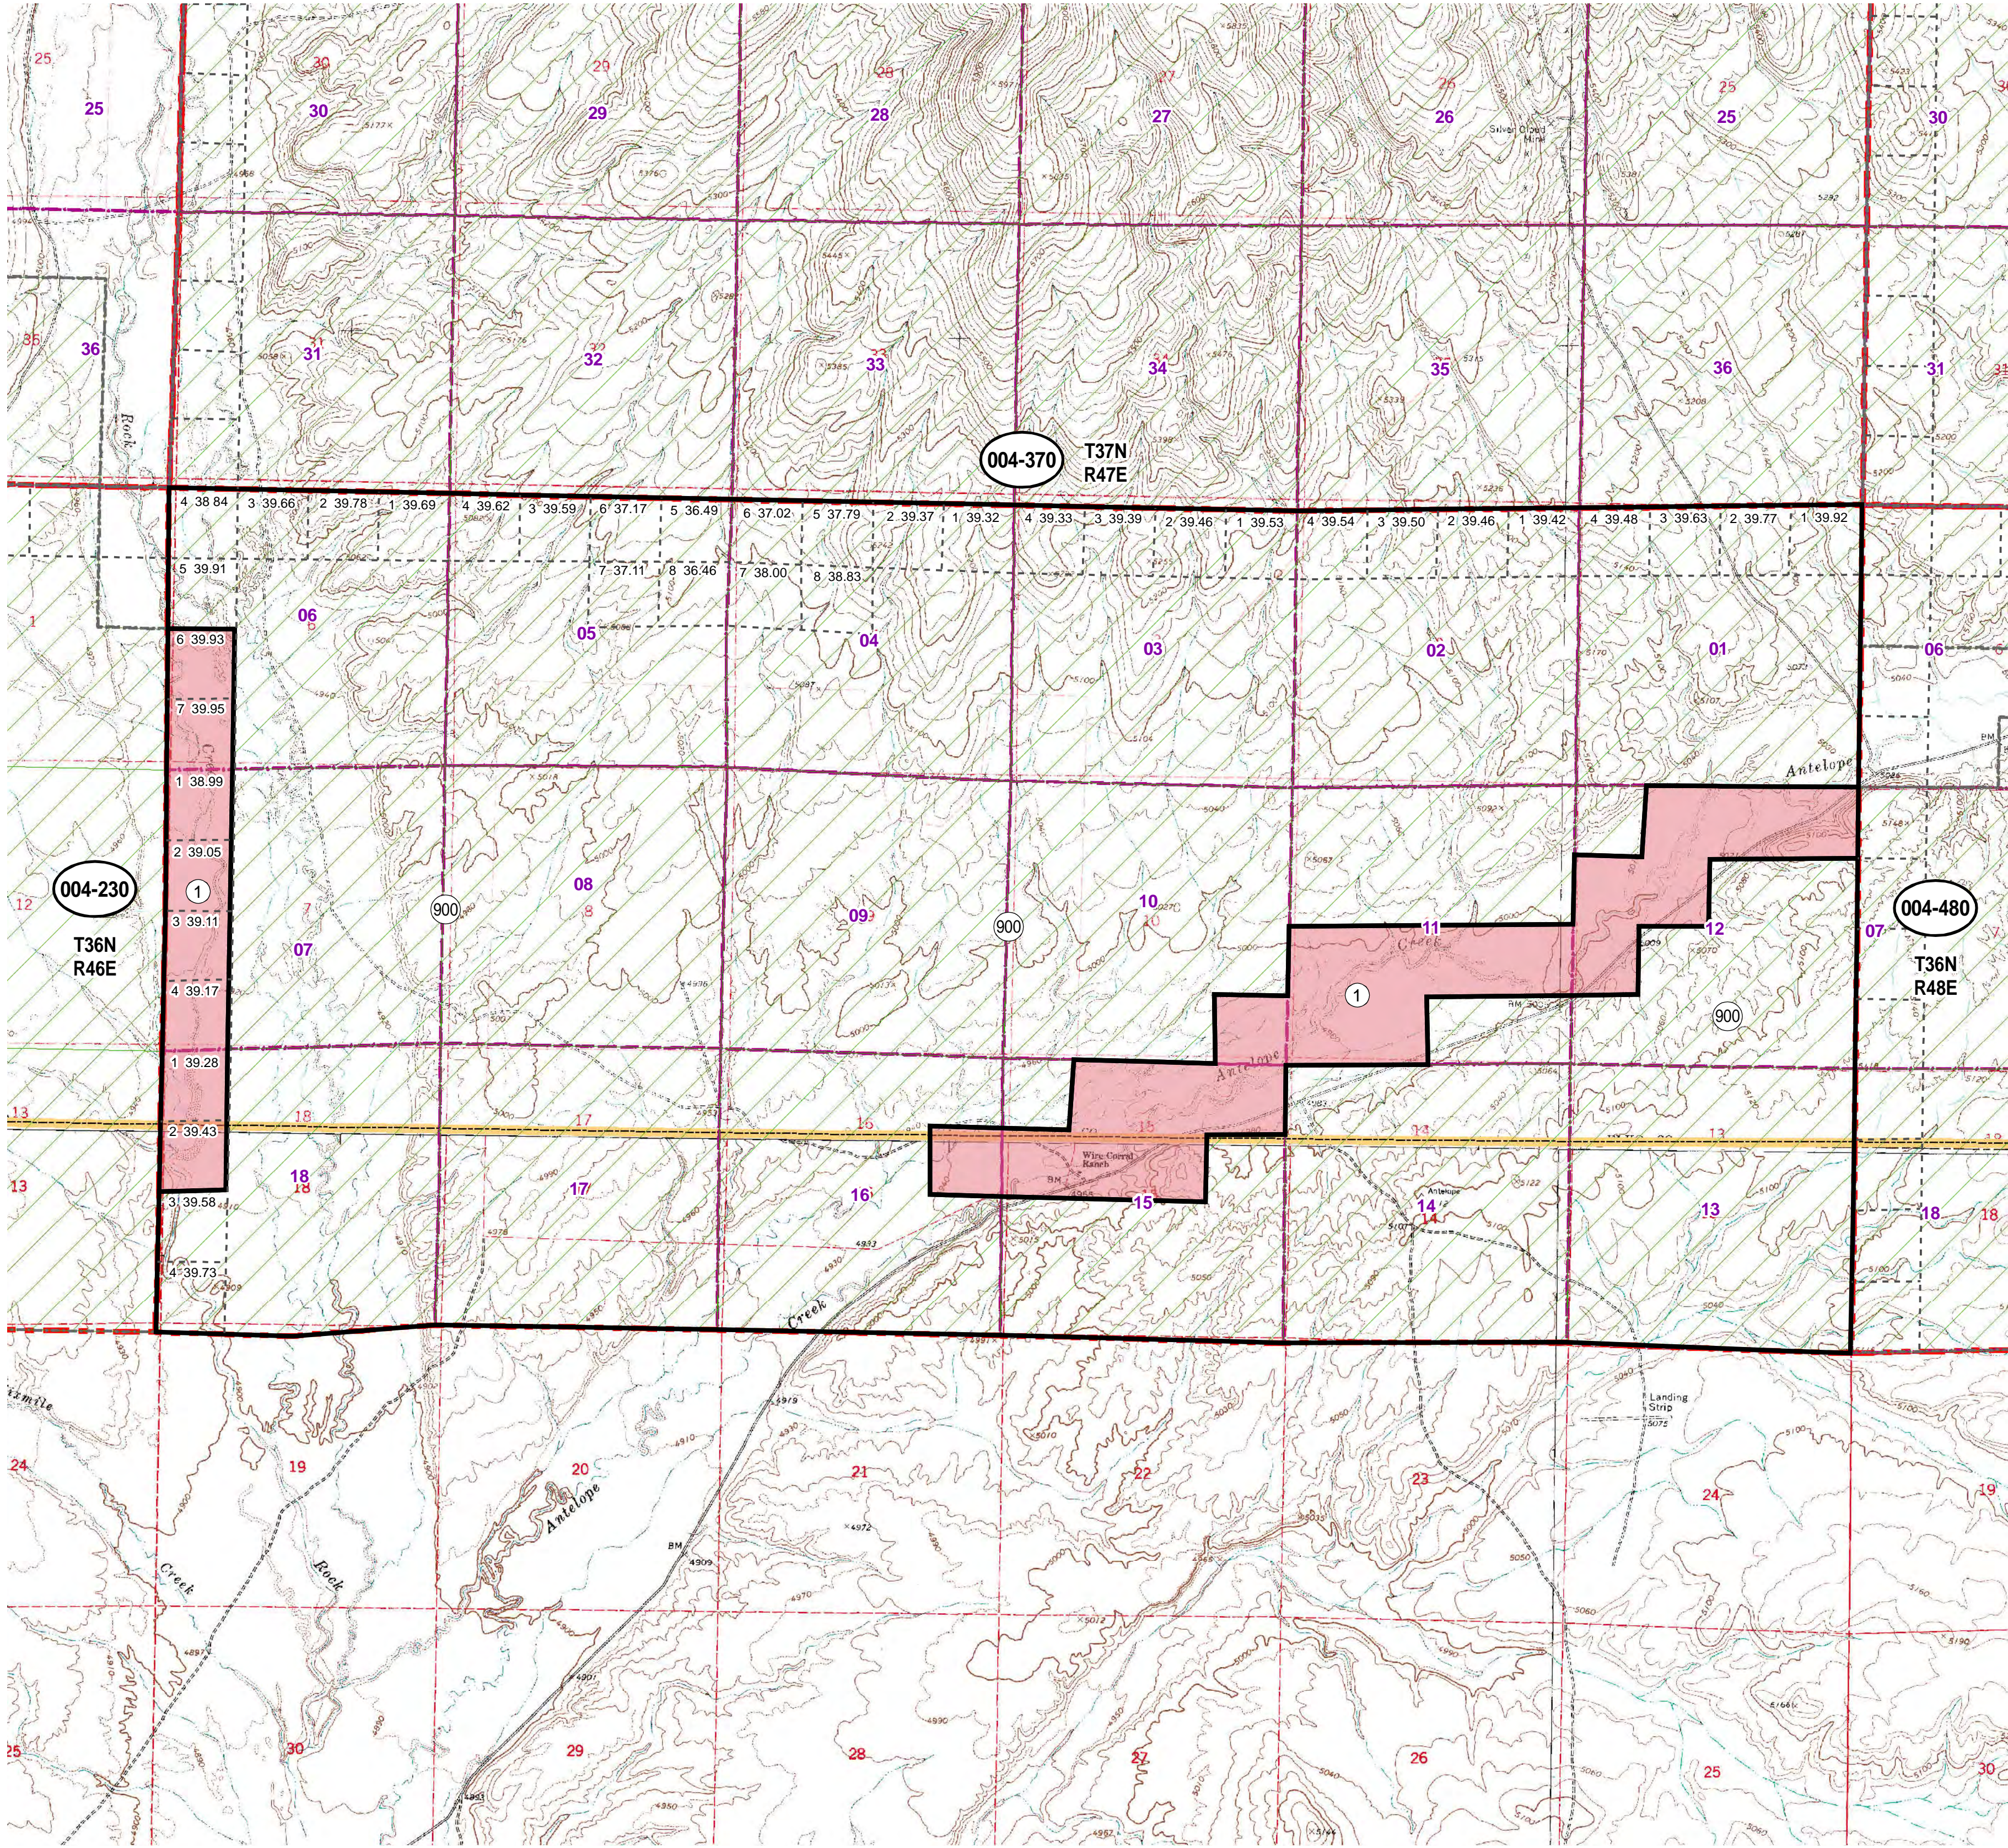

004-360
Township 36N Range 47E
of the Mount Diablo Meridian, Nevada

- Legend**
- Subject Parcel
 - Parcel
 - Public Land
 - Lot
 - Section
 - Township/Range
 - County Line

This map does NOT represent a survey. It is compiled from official records, including surveys and deeds. Recorded documents should be used for detailed legal information. Unless approved by Elko County Assessor, other uses are forbidden.

Reference Documents:

FOR ASSESSMENT USE ONLY

Background DRG was downloaded from the W. M. Keck Earth Sciences & Mining Research Information Center.
 Last Update 10/17/2011 JLS