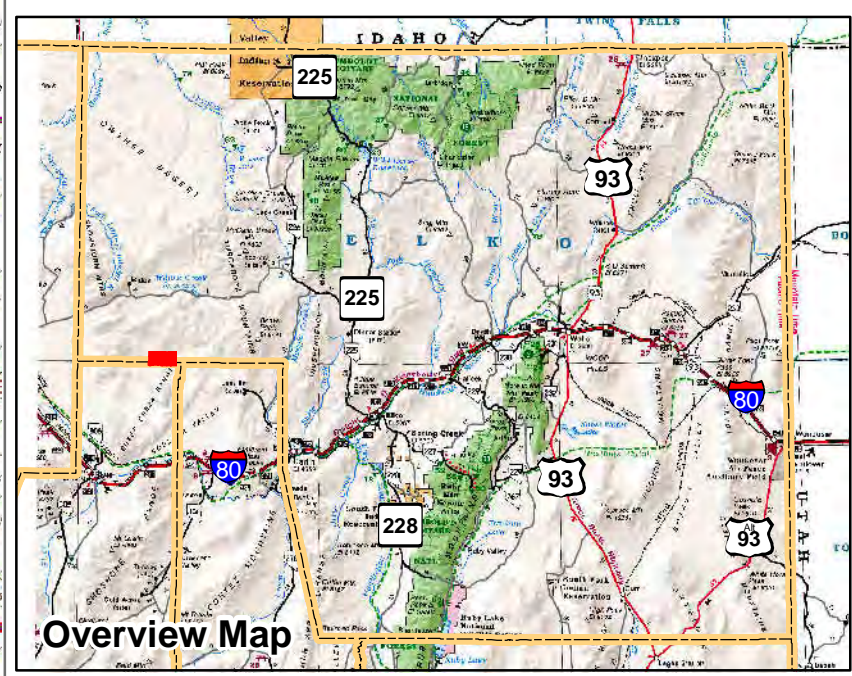

004-360
Township 36N Range 47E
of the Mount Diablo Meridian, Nevada

- Legend**
- Subject Parcel
 - Parcel
 - Public Land
 - Lot
 - Section
 - Township/Range
 - County Line

This map does NOT represent a survey. It is compiled from official records, including surveys and deeds. Recorded documents should be used for detailed legal information. Unless approved by Elko County Assessor, other uses are forbidden.