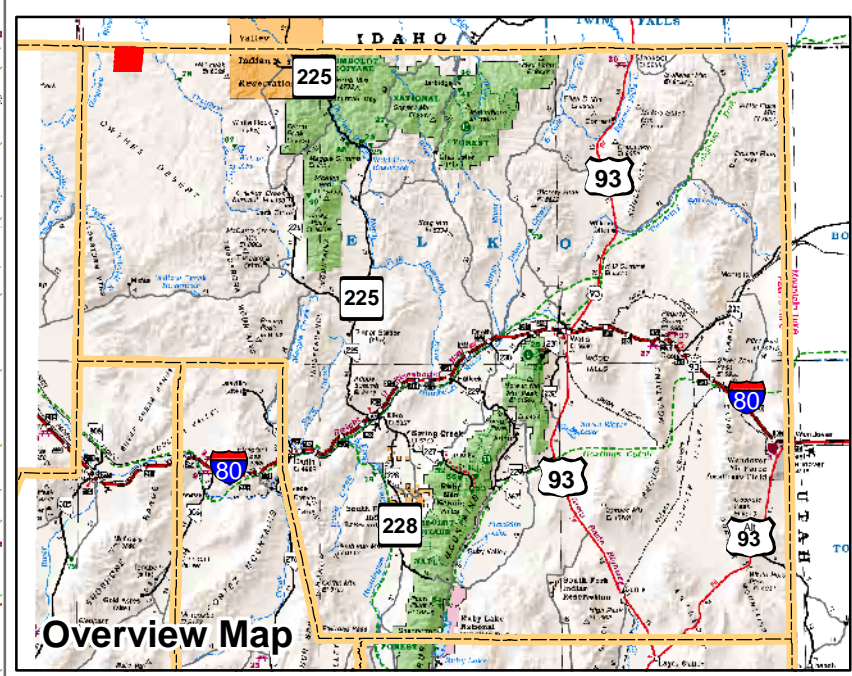

004-340
Township 47N Range 46E
of the Mount Diablo Meridian, Nevada

- Legend**
- Subject Parcel
 - Parcel
 - Public Land
 - Lot
 - Township/Range
 - Section

This map does NOT represent a survey. It is compiled from official records, including surveys and deeds. Recorded documents should be used for detailed legal information. Unless approved by Elko County Assessor, other uses are forbidden.