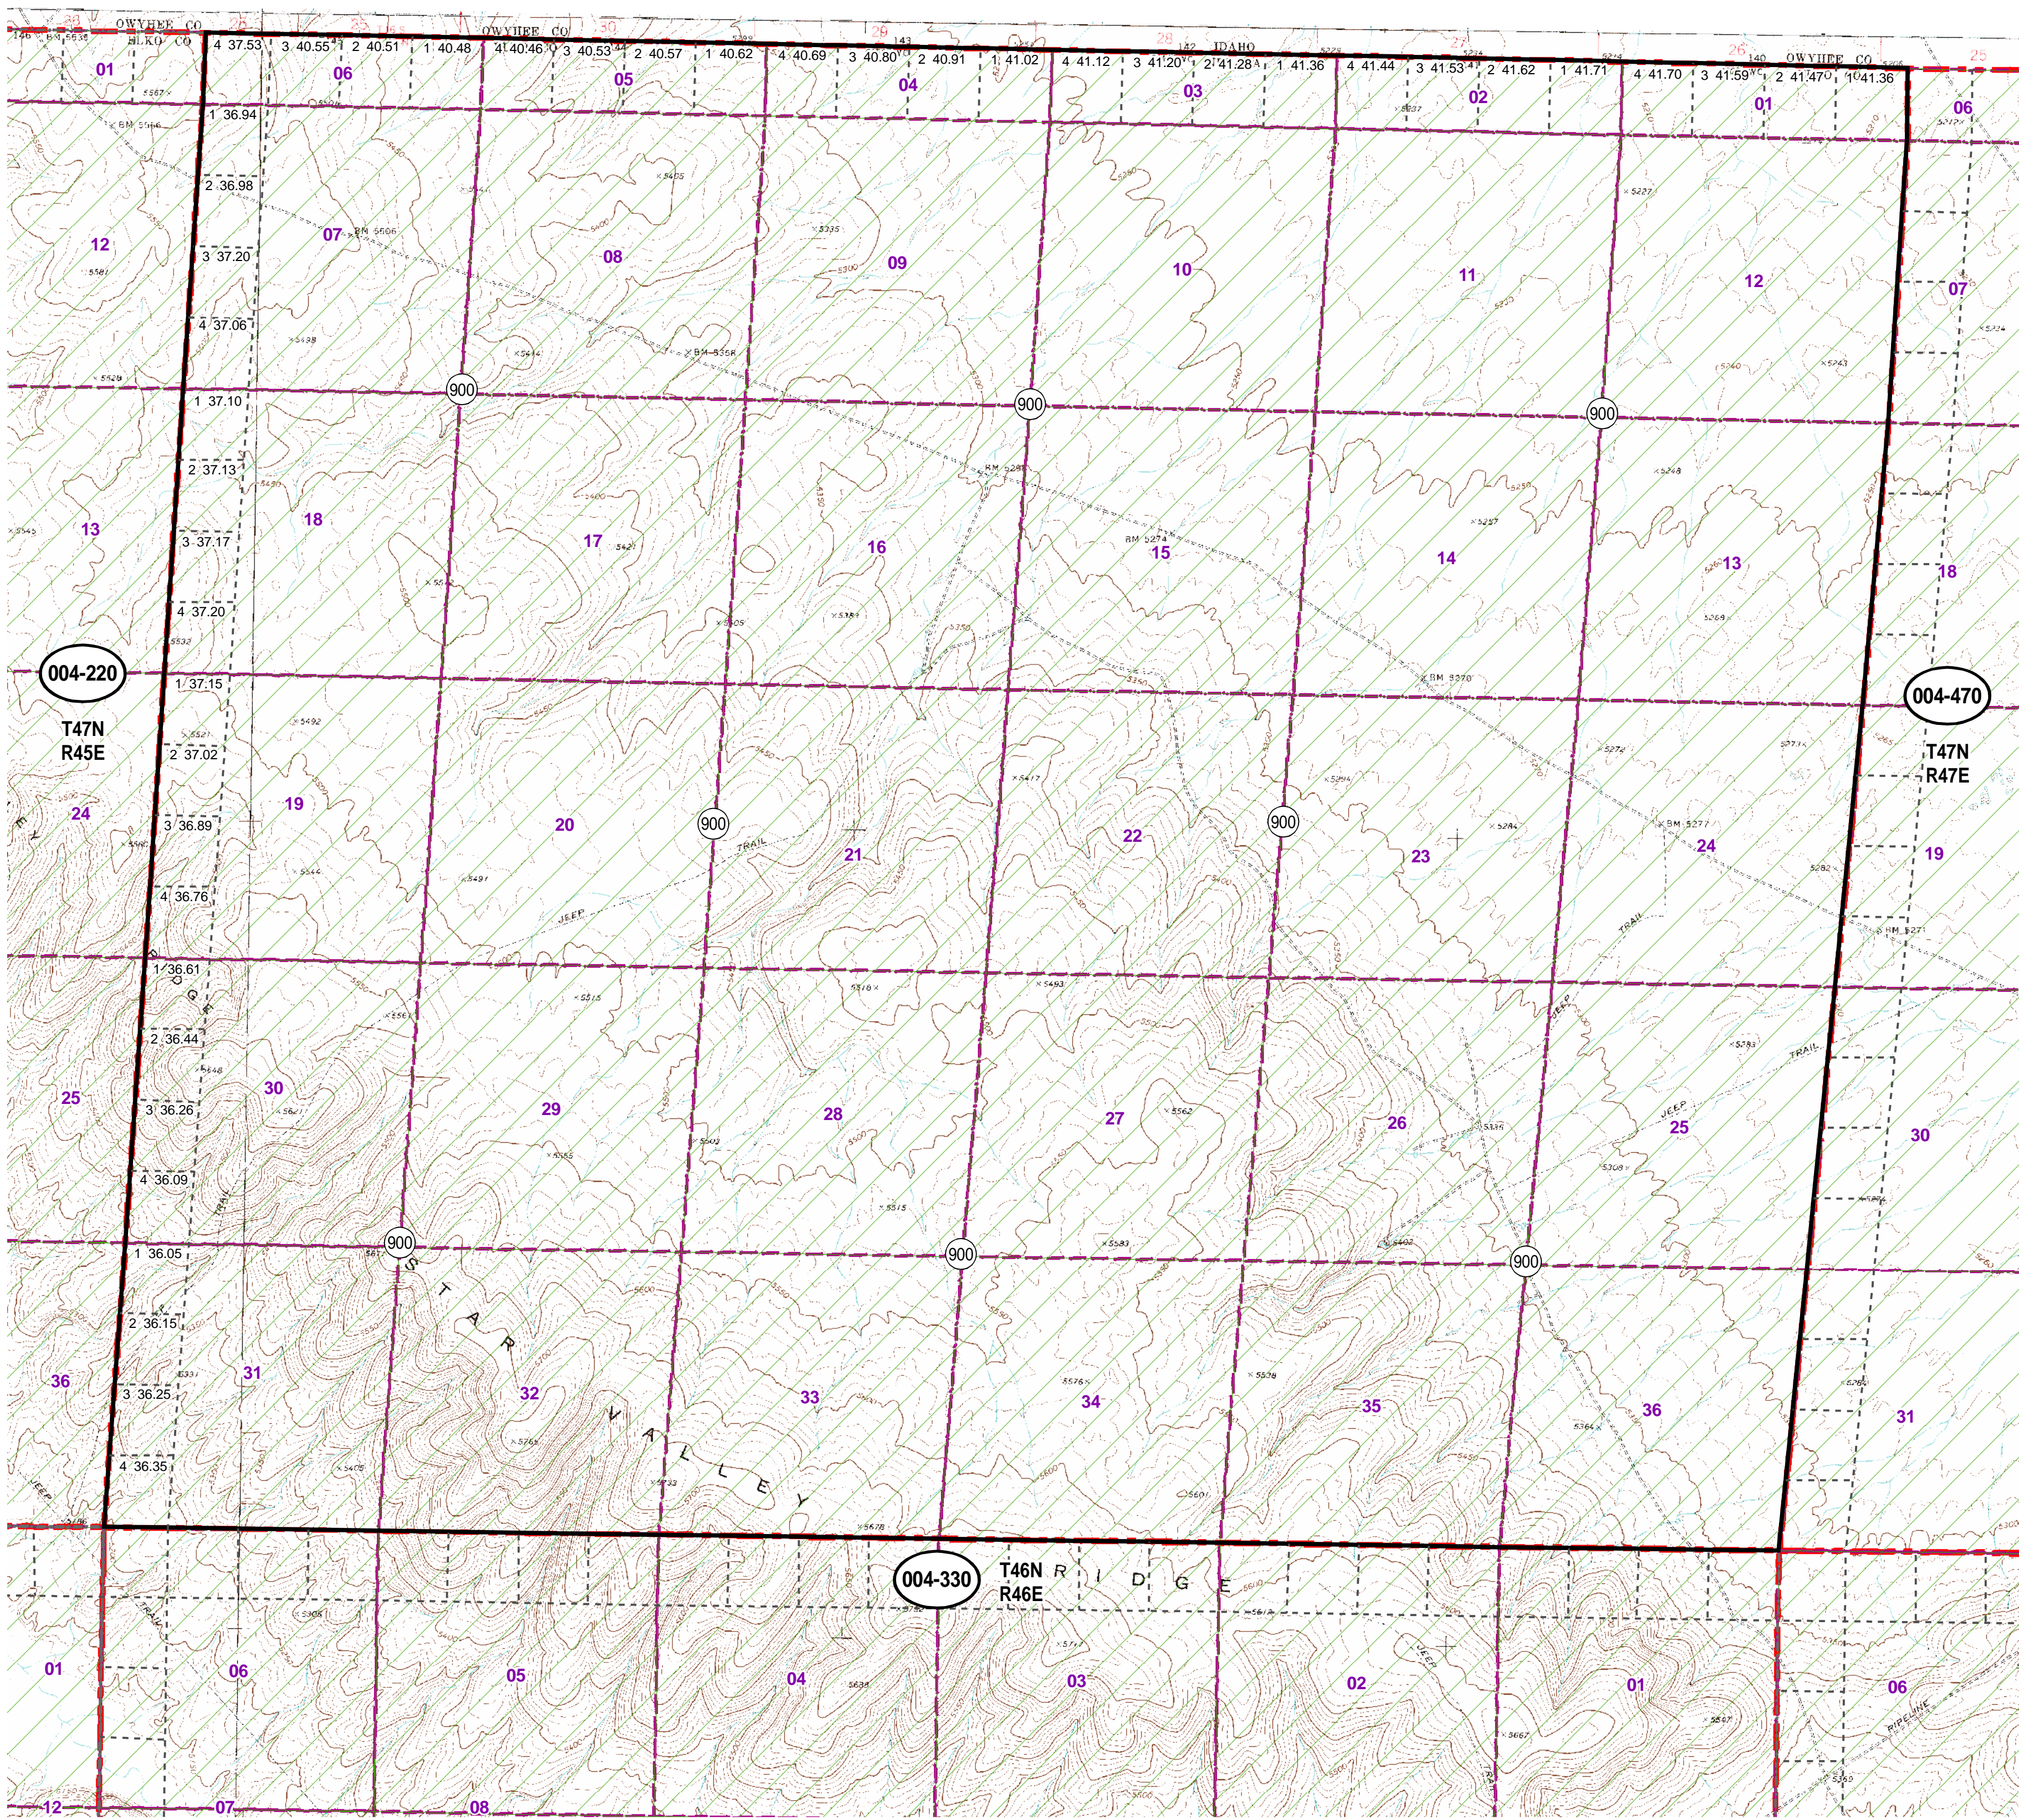

004-340
Township 47N Range 46E
of the Mount Diablo Meridian, Nevada

- Legend**
- Subject Parcel
 - Parcel
 - Public Land
 - Lot
 - Township/Range
 - Section

This map does NOT represent a survey. It is compiled from official records, including surveys and deeds. Recorded documents should be used for detailed legal information. Unless approved by Elko County Assessor, other uses are forbidden.

Reference Documents:

FOR ASSESSMENT USE ONLY

Background DRG was downloaded from the W. M. Keck Earth Sciences & Mining Research Information Center.
 Product of GIS
 Last Update 10/04/2010 JLS