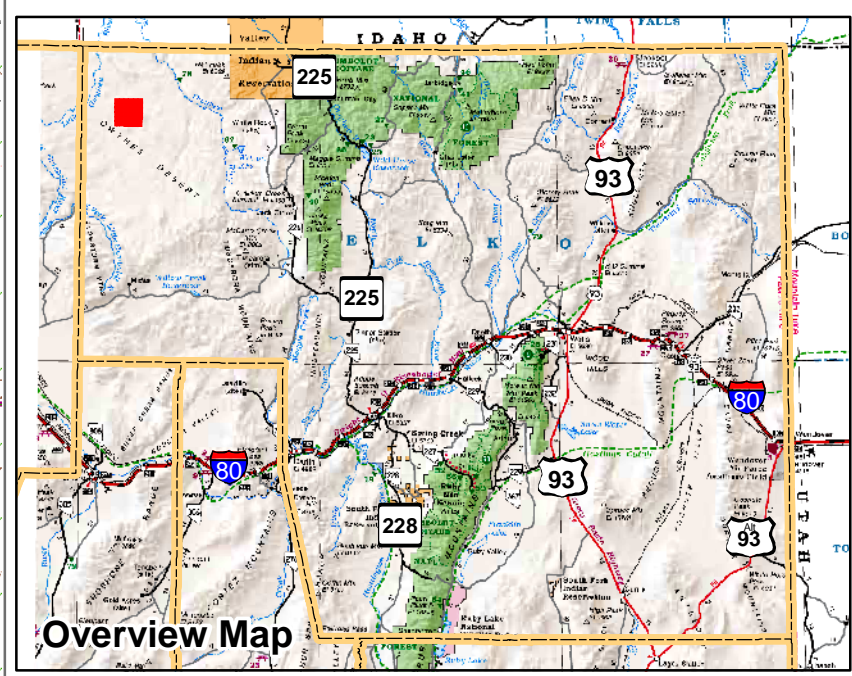

004-320
Township 45N Range 46E
of the Mount Diablo Meridian, Nevada

- Legend**
- Subject Parcel
 - Parcel
 - Public Land
 - Lot
 - Township/Range
 - Section

This map does NOT represent a survey. It is compiled from official records, including surveys and deeds. Recorded documents should be used for detailed legal information. Unless approved by Elko County Assessor, other uses are forbidden.