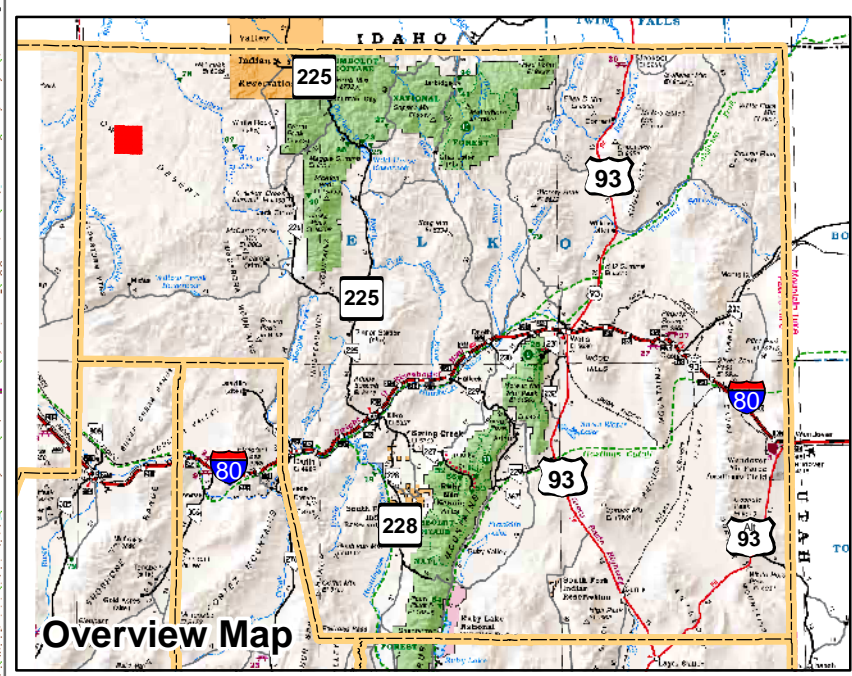

004-310
Township 44N Range 46E
of the Mount Diablo Meridian, Nevada

- Legend**
- Subject Parcel
 - Parcel
 - Public Land
 - Lot
 - Township/Range
 - Section

This map does NOT represent a survey. It is compiled from official records, including surveys and deeds. Recorded documents should be used for detailed legal information. Unless approved by Elko County Assessor, other uses are forbidden.