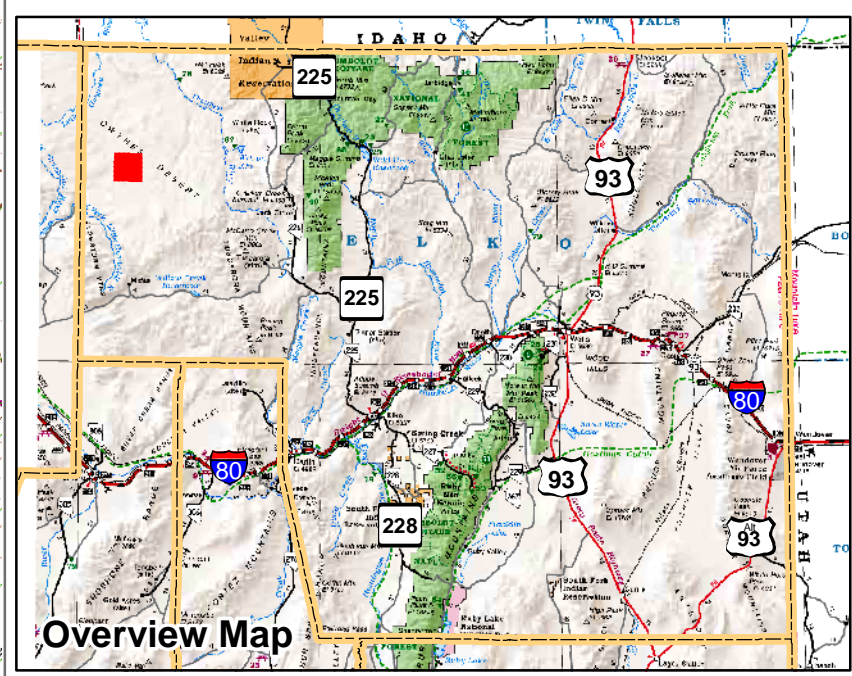

**004-300**  
**Township 43N Range 46E**  
**of the Mount Diablo Meridian, Nevada**

- Legend**
- Subject Parcel
  - Parcel
  - Public Land
  - Lot
  - Township/Range
  - Section

This map does NOT represent a survey. It is compiled from official records, including surveys and deeds. Recorded documents should be used for detailed legal information. Unless approved by Elko County Assessor, other uses are forbidden.