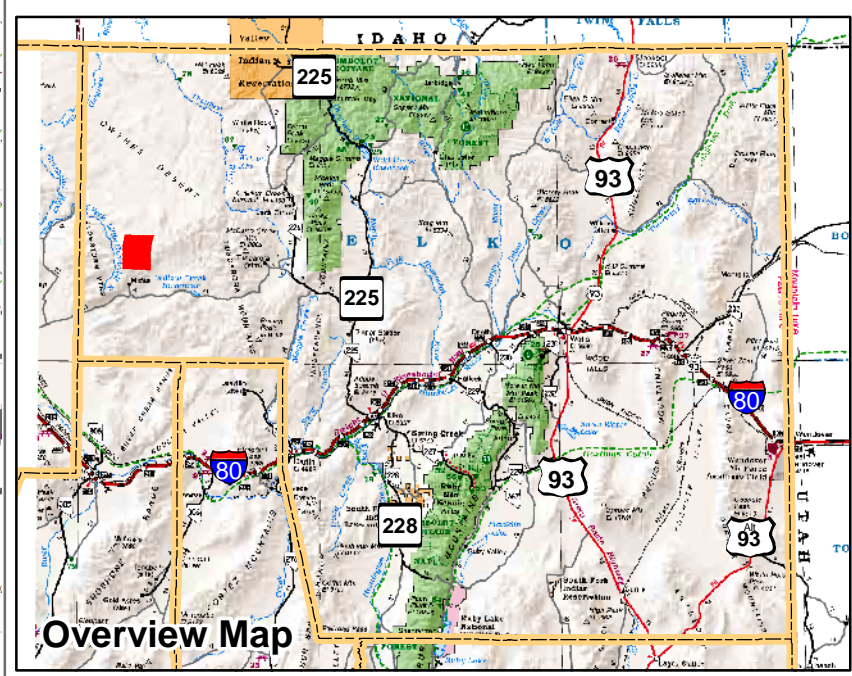

004-270
Township 40N Range 46E
of the Mount Diablo Meridian, Nevada

- Legend**
- Subject Parcel
 - Parcel
 - Public Land
 - Lot
 - Township/Range
 - Section

This map does NOT represent a survey. It is compiled from official records, including surveys and deeds. Recorded documents should be used for detailed legal information. Unless approved by Elko County Assessor, other uses are forbidden.