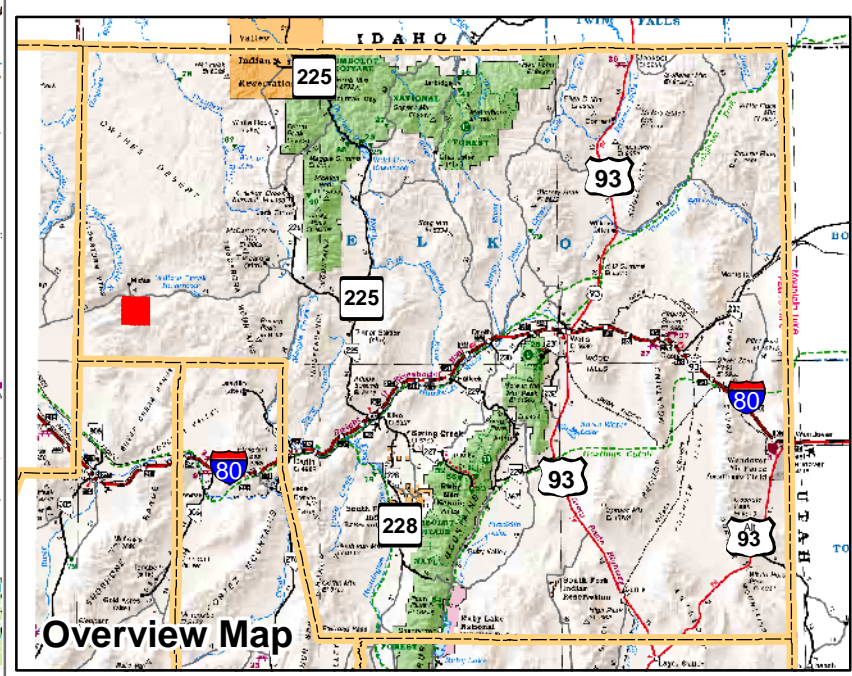

004-250
Township 38N Range 46E
of the Mount Diablo Meridian, Nevada

- Legend**
- Subject Parcel
 - Parcel
 - Public Land
 - Lot
 - Township/Range
 - Section
 - County Line

This map does NOT represent a survey. It is compiled from official records, including surveys and deeds. Recorded documents should be used for detailed legal information. Unless approved by Elko County Assessor, other uses are forbidden.