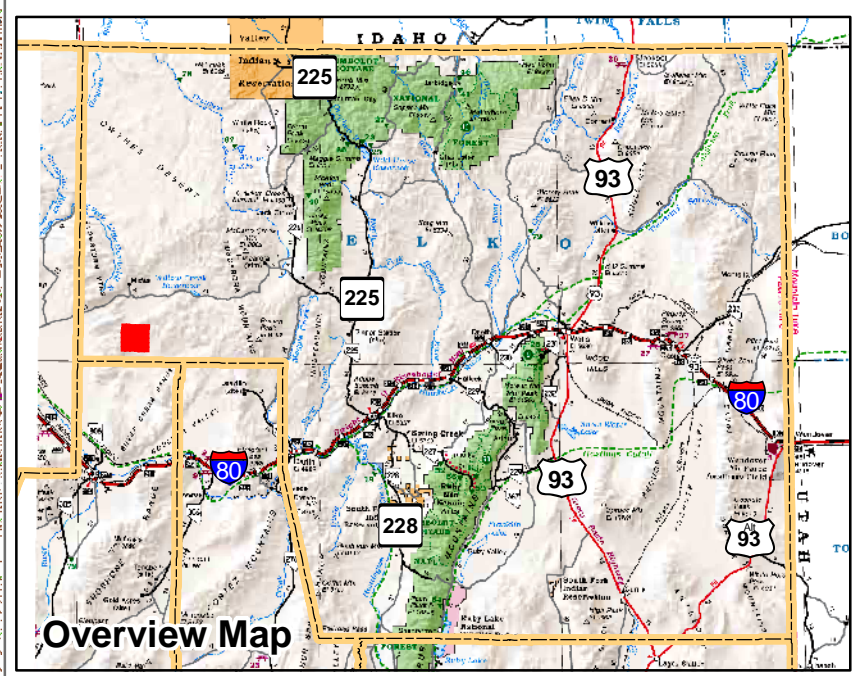

**004-240**  
**Township 37N Range 46E**  
**of the Mount Diablo Meridian, Nevada**

- Legend**
- Subject Parcel
  - Parcel
  - Public Land
  - Lot
  - Township/Range
  - Section
  - County Line

This map does NOT represent a survey. It is compiled from official records, including surveys and deeds. Recorded documents should be used for detailed legal information. Unless approved by Elko County Assessor, other uses are forbidden.