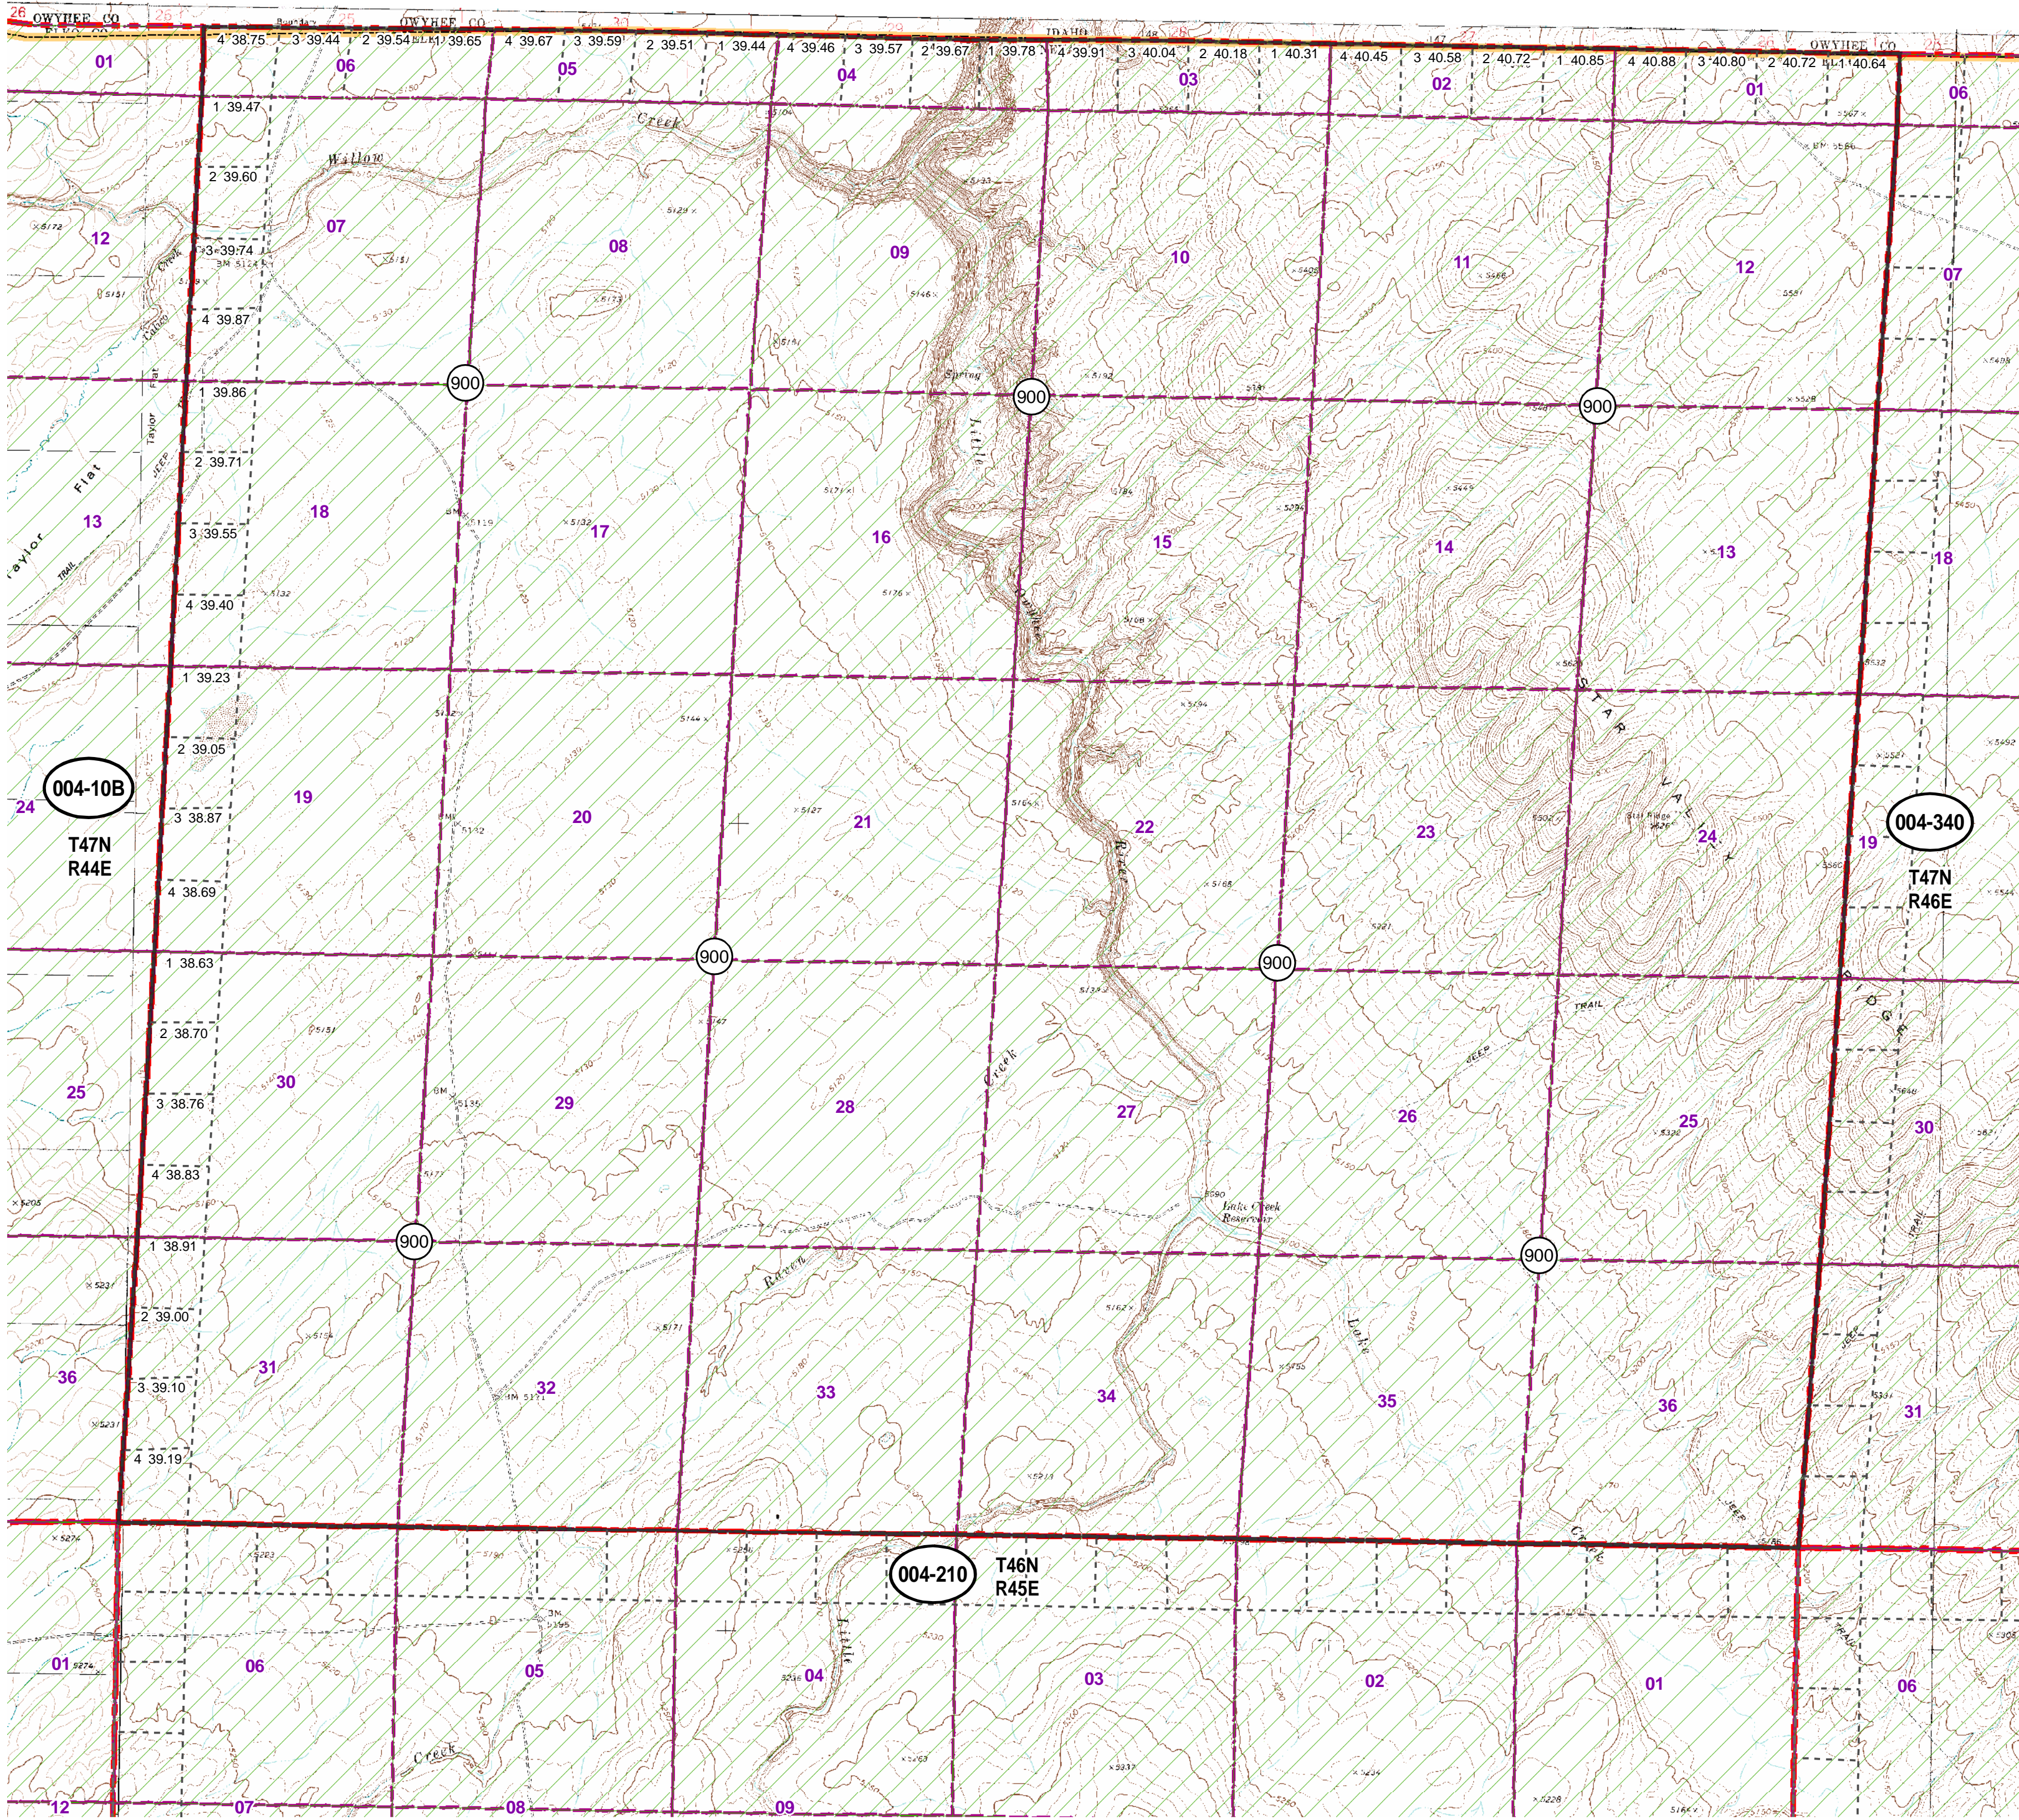

004-220
Township 47N Range 45E
of the Mount Diablo Meridian, Nevada

- Legend**
- Subject Parcel
 - Parcel
 - Public Land
 - Lot
 - Township/Range
 - Section
 - County Line

This map does NOT represent a survey. It is compiled from official records, including surveys and deeds. Recorded documents should be used for detailed legal information. Unless approved by Elko County Assessor, other uses are forbidden.

Reference Documents:

FOR ASSESSMENT USE ONLY

Background DRG was downloaded from the W. M. Keck Earth Sciences & Mining Research Information Center.
 Product of GIS
 Last Update 09/27/2010 JLS

004-10B
 T47N
 R44E

004-340
 T47N
 R46E

004-210
 T46N
 R45E