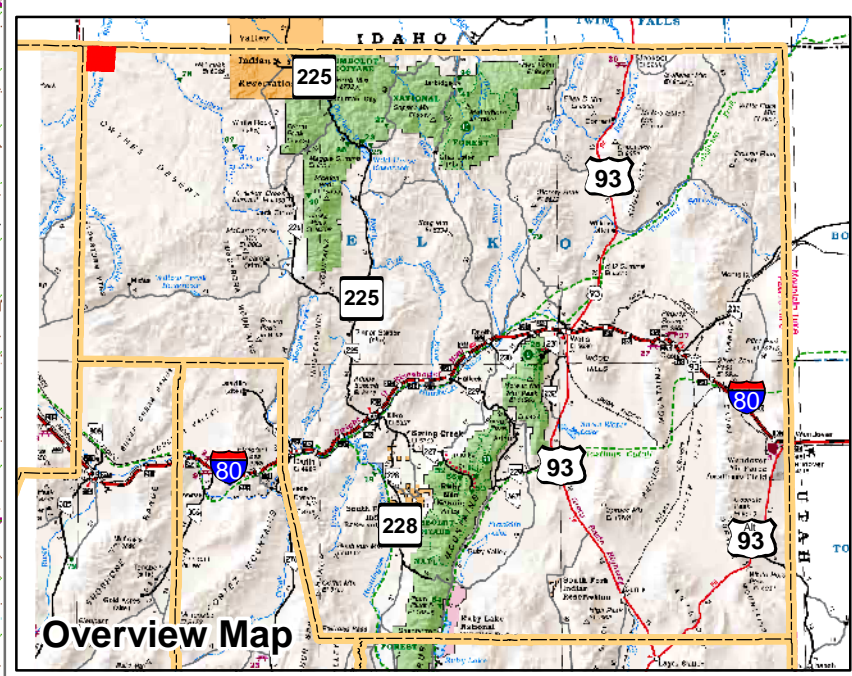

004-220
Township 47N Range 45E
of the Mount Diablo Meridian, Nevada

- Legend**
- Subject Parcel
 - Parcel
 - Public Land
 - Lot
 - Township/Range
 - Section
 - County Line

This map does NOT represent a survey. It is compiled from official records, including surveys and deeds. Recorded documents should be used for detailed legal information. Unless approved by Elko County Assessor, other uses are forbidden.