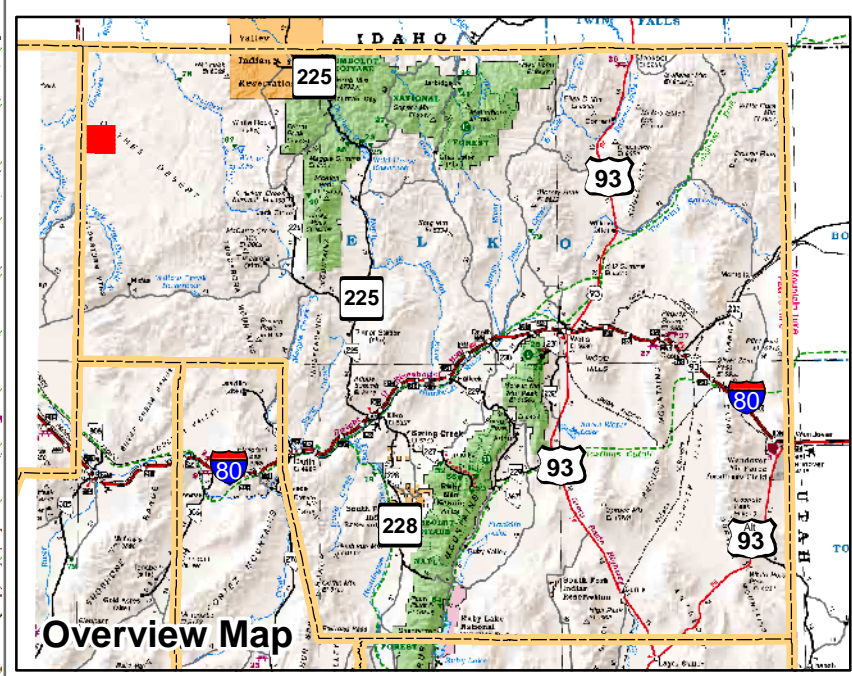

004-190
Township 44N Range 45E
of the Mount Diablo Meridian, Nevada

- Legend**
- Subject Parcel
 - Parcel
 - Public Land
 - Lot
 - Township/Range
 - Section
 - County Line

This map does NOT represent a survey. It is compiled from official records, including surveys and deeds. Recorded documents should be used for detailed legal information. Unless approved by Elko County Assessor, other uses are forbidden.